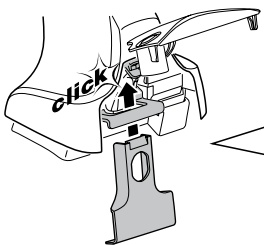

4

HYUNDAI Sonata, 4-dr Sedan, 98-00, 01-03

HYUNDAI Sonata, 4-dr Sedan, 04

HYUNDAI Sonata, 4-dr Sedan, *99-01, 02-05

HYUNDAI Sonata, 4-dr Sedan, 01-05