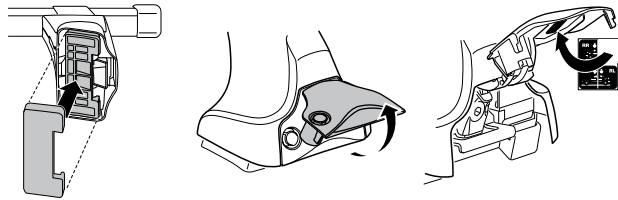

4

HYUNDAI Sonata, 4-dr Sedan, 98-00, 01-03

HYUNDAI Sonata, 4-dr Sedan, 04

HYUNDAI Sonata, 4-dr Sedan, *99-01, 02-05

HYUNDAI Sonata, 4-dr Sedan, 01-05