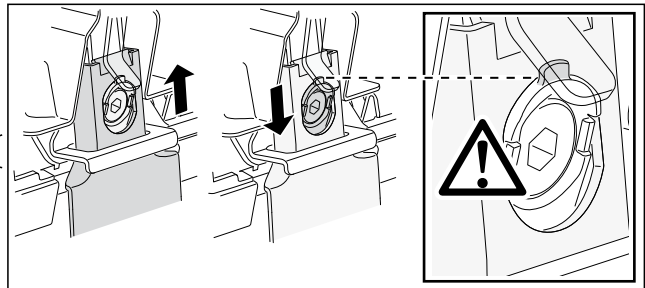

4

HYUNDAI Sonata, 4-dr Sedan, 98-00, 01-03

HYUNDAI Sonata, 4-dr Sedan, 04

HYUNDAI Sonata, 4-dr Sedan, *99-01, 02-05

HYUNDAI Sonata, 4-dr Sedan, 01-05