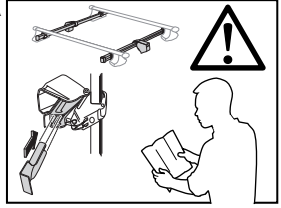

2

SRA

TOYOTA RAV4, 3-dr SUV, 94-99 / *95-00

TOYOTA RAV4, 5-dr SUV, 94-99 / *96-00