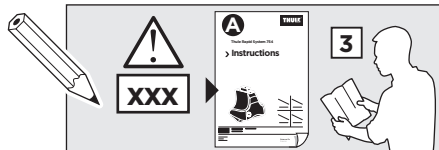

2

SRA

TOYOTA RAV4, 3-dr SUV, 94-99 / *95-00

TOYOTA RAV4, 5-dr SUV, 94-99 / *96-00

3

	W (mm)	Z (mm)	Y (mm)	W (inch)	Z (inch)	Y (inch)
TOYOTA RAV4, 3-dr SUV, 94-99 / *95-00	300	700	350	11 3/4	27 1/2	13 3/4

	W (mm)	Z (mm)	W (inch)	Z (inch)
TOYOTA RAV4, 5-dr SUV, 94-99 / *96-00	300	700	11 3/4	27 1/2