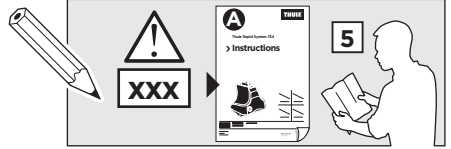

Thule Rapid System Kit 1088

> Instructions

TOYOTA RAV4, 3-dr SUV, 94-99 / *95-00

TOYOTA RAV4, 5-dr SUV, 94-99 / *96-00

*North America

The diagram is divided into four main sections:

- Top Left:** An information icon (i) and a warning triangle (⚠) are shown. An arrow points to a person reading a manual. Next to them are two manuals: Manual B (Thule Rapid System Kit 1088) and Manual A (Thule Rapid System 754). An arrow points from Manual B to Manual A, which shows a roof rack being installed on a car. A pencil and a notepad are also shown.
- Top Right:** A weight calculation diagram. It shows a bag labeled "xx kg / xx lbs" plus a roof rack labeled "7 kg / 15,4 lbs" and two screws labeled "3 kg / 6,6 lbs". Below this, an equals sign points to a box containing "Max. 75 kg" and "Max. 165 lbs".
- Bottom Left:** A warning triangle (⚠) is shown. Next to it are three manuals: Manual A (Thule Rapid System 754), Manual B (Thule Rapid System Kit 1088), and a weight table. An arrow points to a person reading a manual.
- Bottom Right:** A warning triangle (⚠) is shown. Next to it is a speedometer diagram. The speedometer has a warning triangle in the red zone. The speedometer scale shows 40 km/h (25 Mph), 80 km/h (50 Mph), and 130 km/h (80 Mph). Arrows point to the roof rack on a car, indicating that the weight limit is exceeded at speeds above 80 km/h.

2

SRA

TOYOTA RAV4, 3-dr SUV, 94-99 / *95-00

TOYOTA RAV4, 5-dr SUV, 94-99 / *96-00

3

	W (mm)	Z (mm)	Y (mm)	W (inch)	Z (inch)	Y (inch)
TOYOTA RAV4, 3-dr SUV, 94-99 / *95-00	300	700	350	11 3/4	27 1/2	13 3/4

	W (mm)	Z (mm)	W (inch)	Z (inch)
TOYOTA RAV4, 5-dr SUV, 94-99 / *96-00	300	700	11 3/4	27 1/2