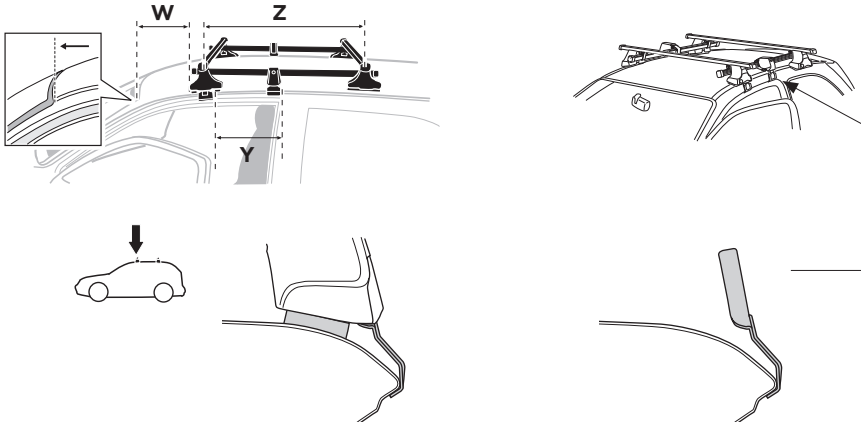

Thule Rapid System Kit 1088

> Instructions

TOYOTA RAV4, 3-dr SUV, 94-99 / *95-00

TOYOTA RAV4, 5-dr SUV, 94-99 / *96-00

*North America

The diagram is divided into four main sections:

- Top Left:** An information icon (i) and a warning triangle (⚠) are shown. An arrow points to a person reading a manual. Next to them are two manuals: Manual B (Thule Rapid System Kit 1088) and Manual A (Thule Rapid System 754). An arrow points from Manual B to Manual A, which shows a roof rack being installed on a car. A pencil and a notepad are also shown.
- Top Right:** A weight calculation diagram. It shows a bag labeled "xx kg / xx lbs" plus a roof rack labeled "7 kg / 15,4 lbs" and two screws labeled "3 kg / 6,6 lbs". Below this, an equals sign points to a box containing "Max. 75 kg" and "Max. 165 lbs".
- Bottom Left:** A warning triangle (⚠) is shown. Next to it are three manuals: Manual A (Thule Rapid System 754), Manual B (Thule Rapid System Kit 1088), and a weight table. An arrow points to a person reading a manual.
- Bottom Right:** A warning triangle (⚠) is shown. Next to it is a speedometer diagram. The speedometer has a warning triangle in the red zone. The speedometer scale shows 40 km/h (25 Mph), 80 km/h (50 Mph), and 130 km/h (80 Mph). Arrows point to the roof rack on a car, indicating that the weight limit is exceeded at speeds above 80 km/h.

x1

1

	X (scale)	X (mm)	X (inch)
TOYOTA RAV4 , 3-dr SUV, 94-99 / *95-00	26,5	916	36 ¹ / ₈
TOYOTA RAV4 , 5-dr SUV, 94-99 / *96-00	26,5	916	36 ¹ / ₈

	Y (scale)	Y (mm)	Y (inch)
TOYOTA RAV4 , 3-dr SUV, 94-99 / *95-00	25,5	906	35 ⁵ / ₈
TOYOTA RAV4 , 5-dr SUV, 94-99 / *96-00	25,5	906	35 ⁵ / ₈

2

SRA

TOYOTA RAV4, 3-dr SUV, 94-99 / *95-00

TOYOTA RAV4, 5-dr SUV, 94-99 / *96-00

3

	W (mm)	Z (mm)	Y (mm)	W (inch)	Z (inch)	Y (inch)
TOYOTA RAV4, 3-dr SUV, 94-99 / *95-00	300	700	350	11 3/4	27 1/2	13 3/4

	W (mm)	Z (mm)	W (inch)	Z (inch)
TOYOTA RAV4, 5-dr SUV, 94-99 / *96-00	300	700	11 3/4	27 1/2