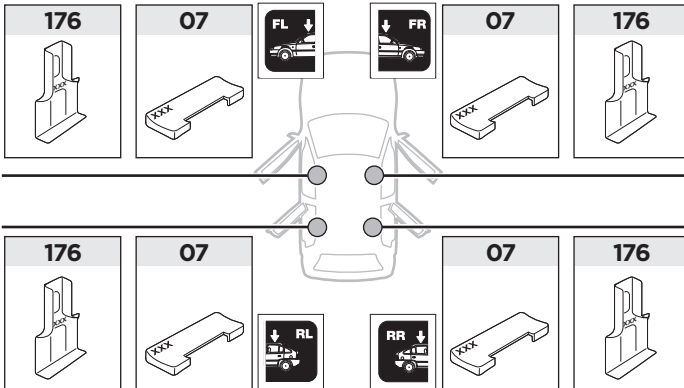

Thule Rapid System Kit 1088

> Instructions

TOYOTA RAV4, 3-dr SUV, 94-99 / *95-00

TOYOTA RAV4, 5-dr SUV, 94-99 / *96-00

*North America

The diagram is divided into four main sections:

- Top Left:** An information icon (i) and a warning triangle (⚠) are shown. An arrow points to a person reading a manual. Next to them are two manuals: Manual B (Thule Rapid System Kit 1088) and Manual A (Thule Rapid System 754). An arrow points from Manual B to Manual A, which shows a roof rack being installed on a car. A pencil and a notepad are also shown.
- Top Right:** A weight calculation diagram. It shows a bag labeled "xx kg / xx lbs" plus a roof rack labeled "7 kg / 15,4 lbs" and two screws labeled "3 kg / 6,6 lbs". Below this, an equals sign points to a box containing "Max. 75 kg" and "Max. 165 lbs".
- Bottom Left:** A warning triangle (⚠) is shown. Next to it are three manuals: Manual A (Thule Rapid System 754), Manual B (Thule Rapid System Kit 1088), and a weight table. An arrow points to a person reading a manual.
- Bottom Right:** A warning triangle (⚠) is shown. Next to it is a speedometer diagram. The speedometer has a warning triangle in the red zone. The speedometer scale shows 40 km/h (25 Mph), 80 km/h (50 Mph), and 130 km/h (80 Mph). Arrows point to the roof rack on a car, indicating that the weight limit is exceeded at speeds above 80 km/h.

x1

1

	X (scale)	X (mm)	X (inch)
TOYOTA RAV4 , 3-dr SUV, 94-99 / *95-00	26,5	916	36 ¹ / ₈
TOYOTA RAV4 , 5-dr SUV, 94-99 / *96-00	26,5	916	36 ¹ / ₈

	Y (scale)	Y (mm)	Y (inch)
TOYOTA RAV4 , 3-dr SUV, 94-99 / *95-00	25,5	906	35 ⁵ / ₈
TOYOTA RAV4 , 5-dr SUV, 94-99 / *96-00	25,5	906	35 ⁵ / ₈

2

SRA

TOYOTA RAV4, 3-dr SUV, 94-99 / *95-00

TOYOTA RAV4, 5-dr SUV, 94-99 / *96-00

3

	W (mm)	Z (mm)	Y (mm)	W (inch)	Z (inch)	Y (inch)
TOYOTA RAV4, 3-dr SUV, 94-99 / *95-00	300	700	350	11 3/4	27 1/2	13 3/4

	W (mm)	Z (mm)	W (inch)	Z (inch)
TOYOTA RAV4, 5-dr SUV, 94-99 / *96-00	300	700	11 3/4	27 1/2