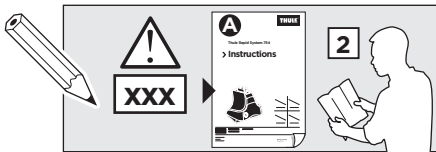

Thule Rapid System Kit 1088

> Instructions

TOYOTA RAV4, 3-dr SUV, 94-99 / *95-00

TOYOTA RAV4, 5-dr SUV, 94-99 / *96-00

*North America

The diagram is divided into four main sections:

- Top Left:** An information icon (i) and a warning triangle (⚠) are shown. An arrow points to a person reading a manual. Next to them are two manuals: Manual B (Thule Rapid System Kit 1088) and Manual A (Thule Rapid System 754). An arrow points from Manual B to Manual A, which shows a roof rack being installed on a car. A pencil and a notepad are also shown.
- Top Right:** A weight calculation diagram. It shows a bag labeled "xx kg / xx lbs" plus a roof rack labeled "7 kg / 15,4 lbs" and two screws labeled "3 kg / 6,6 lbs". Below this, an equals sign points to a box containing "Max. 75 kg" and "Max. 165 lbs".
- Bottom Left:** A warning triangle (⚠) is shown. Next to it are three manuals: Manual A (Thule Rapid System 754), Manual B (Thule Rapid System Kit 1088), and a weight table. An arrow points to a person reading a manual.
- Bottom Right:** A warning triangle (⚠) is shown. Next to it is a speedometer diagram. The speedometer has a warning triangle in the red zone. The speedometer scale shows 40 km/h (25 Mph), 80 km/h (50 Mph), and 130 km/h (80 Mph). Arrows point to the roof rack on a car, indicating that the weight limit is exceeded at speeds above 80 km/h.

ISO 11154-E

141088

C.20150501
519-1088-02

Bring your life

thule.com

07 x4

176 x4

x1

x1

1

	X (scale)	X (mm)	X (inch)
TOYOTA RAV4 , 3-dr SUV, 94-99 / *95-00	26,5	916	36 ¹ / ₈
TOYOTA RAV4 , 5-dr SUV, 94-99 / *96-00	26,5	916	36 ¹ / ₈

	Y (scale)	Y (mm)	Y (inch)
TOYOTA RAV4 , 3-dr SUV, 94-99 / *95-00	25,5	906	35 ⁵ / ₈
TOYOTA RAV4 , 5-dr SUV, 94-99 / *96-00	25,5	906	35 ⁵ / ₈