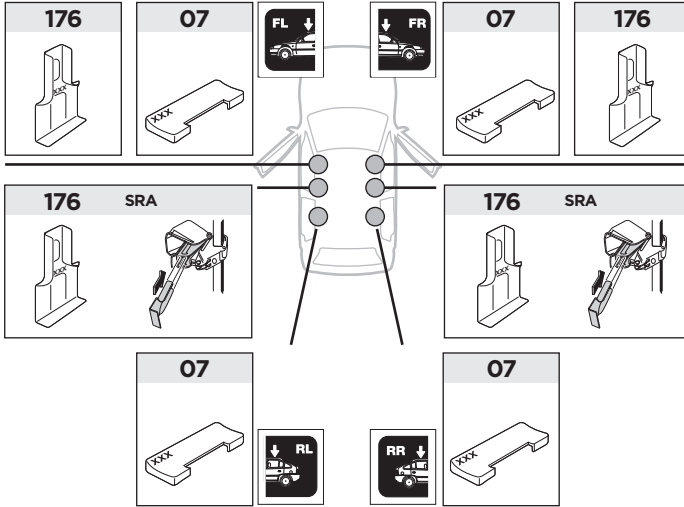

Thule Rapid System Kit 1088

> Instructions

TOYOTA RAV4, 3-dr SUV, 94-99 / *95-00

TOYOTA RAV4, 5-dr SUV, 94-99 / *96-00

*North America

The diagram is divided into four main sections:

- Top Left:** An information icon (i) and a warning triangle (⚠) are shown. An arrow points to a person reading a manual. Next to them are two manuals: Manual B (Thule Rapid System Kit 1088) and Manual A (Thule Rapid System 754). An arrow points from Manual B to Manual A, which shows a roof rack being installed on a car. A pencil and a notepad are also shown.
- Top Right:** A weight calculation diagram. It shows a bag labeled "xx kg / xx lbs" plus a roof rack labeled "7 kg / 15,4 lbs" and two screws labeled "3 kg / 6,6 lbs". Below this, an equals sign points to a box containing "Max. 75 kg" and "Max. 165 lbs".
- Bottom Left:** A warning triangle (⚠) is shown. Next to it are three manuals: Manual A (Thule Rapid System 754), Manual B (Thule Rapid System Kit 1088), and a weight table. An arrow points to a person reading a manual.
- Bottom Right:** A warning triangle (⚠) is shown. Next to it is a speedometer diagram. The speedometer has a warning triangle in the red zone. The speedometer scale shows 40 km/h (25 Mph), 80 km/h (50 Mph), and 130 km/h (80 Mph). Arrows point to the roof rack on a car, indicating that the weight limit is exceeded at speeds above 80 km/h.

x1

1

	X (scale)	X (mm)	X (inch)
TOYOTA RAV4 , 3-dr SUV, 94-99 / *95-00	26,5	916	36 ¹ / ₈
TOYOTA RAV4 , 5-dr SUV, 94-99 / *96-00	26,5	916	36 ¹ / ₈

	Y (scale)	Y (mm)	Y (inch)
TOYOTA RAV4 , 3-dr SUV, 94-99 / *95-00	25,5	906	35 ⁵ / ₈
TOYOTA RAV4 , 5-dr SUV, 94-99 / *96-00	25,5	906	35 ⁵ / ₈

2

SRA

TOYOTA RAV4, 3-dr SUV, 94-99 / *95-00

TOYOTA RAV4, 5-dr SUV, 94-99 / *96-00

3

	W (mm)	Z (mm)	Y (mm)	W (inch)	Z (inch)	Y (inch)
TOYOTA RAV4, 3-dr SUV, 94-99 / *95-00	300	700	350	11 3/4	27 1/2	13 3/4

	W (mm)	Z (mm)	W (inch)	Z (inch)
TOYOTA RAV4, 5-dr SUV, 94-99 / *96-00	300	700	11 3/4	27 1/2