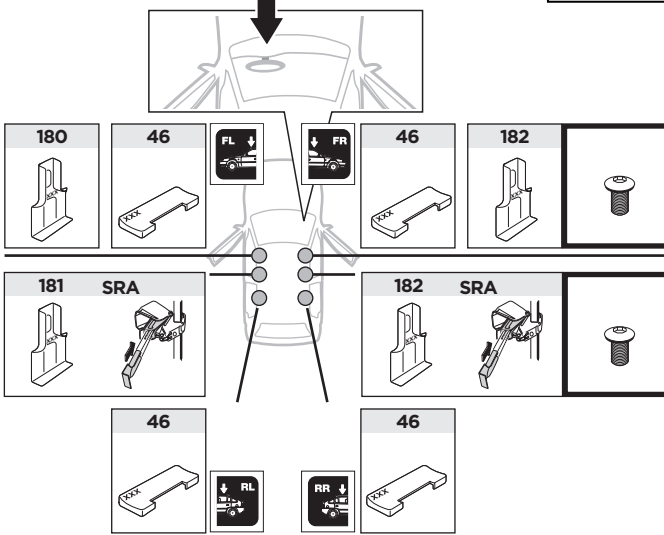

- Top Left:** A dashed box containing an information icon (i), a warning triangle, an illustration of a person reading instructions, and two instruction manuals. Manual 'B' is titled 'Thule Rapid System Kit 1080 > Instructions' and manual 'A' is titled 'Thule Rapid System 754 > Instructions'. An arrow points from manual B to manual A.
- Top Right:** A weight calculation diagram. It shows a bag labeled 'xx kg xx lbs' plus a bar labeled '7 kg 15,4 lbs' and two screws labeled '3 kg 6,6 lbs'. Below this, an equals sign points to a box containing 'Max. 75 kg' and 'Max. 165 lbs'.
- Bottom Left:** A dashed box containing a warning triangle, three instruction manuals (A, B, and Security), and an illustration of a person reading a manual.
- Bottom Right:** A diagram of a car with arrows indicating the roof load area. A speedometer graphic shows a warning triangle between 40 km/h (25 Mph) and 80 km/h (50 Mph), with a maximum speed of 130 km/h (80 Mph).

2

TOYOTA Estima, 4-dr MPV, 90-99

TOYOTA Emina, 4-dr MPV, 92-99

TOYOTA Lucida, 4-dr MPV, 92-99

TOYOTA Previa, 4-dr MPV, 90-99

SRA

3

W (mm)	Y(mm)	Z (mm)	W (inch)	Y (inch)	Z (inch)
930	700	580	36 ⁵ / ₈	27 ¹ / ₂	22 ⁷ / ₈