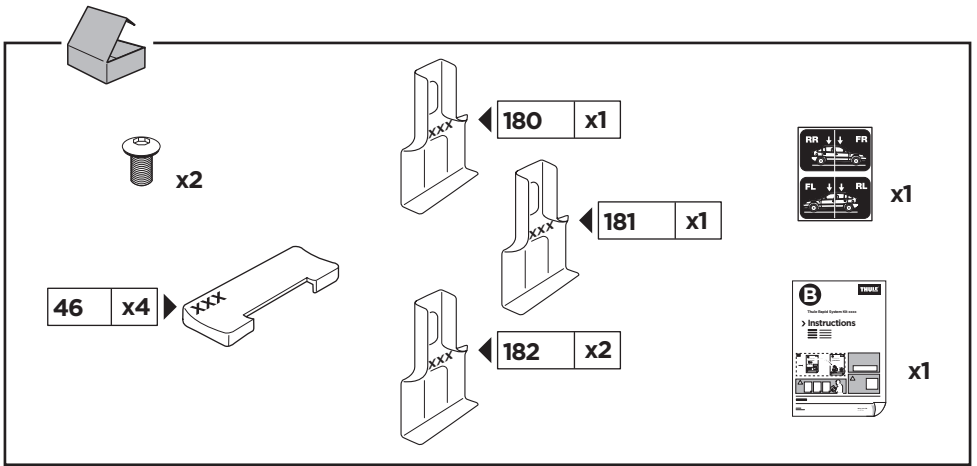

Thule Rapid System Kit 1080

> Instructions

TOYOTA Estima, 4-dr MPV, 90-99

TOYOTA Emina, 4-dr MPV, 92-99

TOYOTA Lucida, 4-dr MPV, 92-99

TOYOTA Previa, 4-dr MPV, 90-99

The diagram is divided into four main sections:

- Top Left:** A dashed box containing an information icon (i), a warning triangle, an illustration of a person reading instructions, and two instruction manuals. Manual 'B' is titled 'Thule Rapid System Kit 1080 > Instructions' and manual 'A' is titled 'Thule Rapid System 754 > Instructions'. An arrow points from manual B to manual A.
- Top Right:** A weight calculation diagram. It shows a bag labeled 'xx kg xx lbs' plus a bar labeled '7 kg 15,4 lbs' and two screws labeled '3 kg 6,6 lbs'. Below this, an equals sign points to a box containing 'Max. 75 kg' and 'Max. 165 lbs'.
- Bottom Left:** A dashed box containing a warning triangle, three instruction manuals (A, B, and Security), and an illustration of a person reading a manual.
- Bottom Right:** A diagram of a car with arrows indicating the roof load area. A speedometer graphic shows a warning triangle between 40 km/h (25 Mph) and 80 km/h (50 Mph), with a maximum speed of 130 km/h (80 Mph).

ISO 11154-E

141080

C.20140217
519-1080-01

Bring your life
thule.com

1

	X (scale)	X (mm)	X (inch)
TOYOTA Estima , 4-dr MPV, 90-99	40	1051	41 ³ / ₈
TOYOTA Emina , 4-dr MPV, 92-99	28	931	36 ⁵ / ₈
TOYOTA Lucida , 4-dr MPV, 92-99	28	931	36 ⁵ / ₈
TOYOTA Previa , 4-dr MPV, 90-99	40	1051	41 ³ / ₈

	Y (scale)	Y (mm)	Y (inch)
TOYOTA Estima , 4-dr MPV, 90-99	38	1031	40 ⁵ / ₈
TOYOTA Emina , 4-dr MPV, 92-99	27	921	36 ¹ / ₄
TOYOTA Lucida , 4-dr MPV, 92-99	27	921	36 ¹ / ₄
TOYOTA Previa , 4-dr MPV, 90-99	38	1031	40 ⁵ / ₈