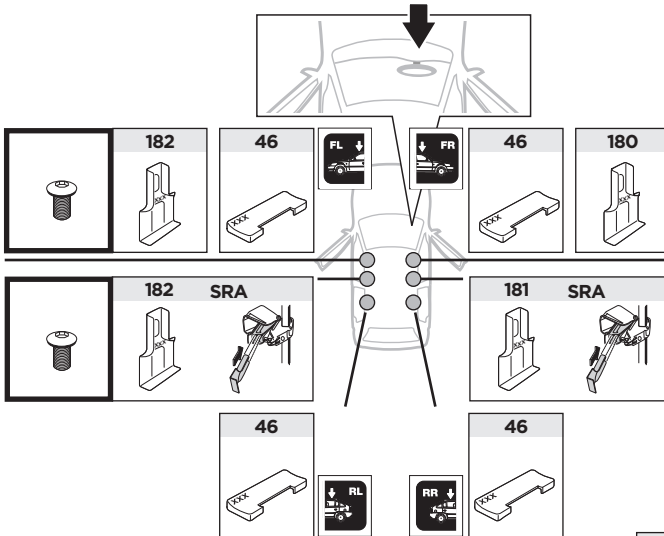

- Top Left:** A dashed box containing an information icon (i), a warning triangle, an illustration of a person reading instructions, and two instruction manuals. Manual 'B' is titled 'Thule Rapid System Kit 1080 > Instructions' and manual 'A' is titled 'Thule Rapid System 754 > Instructions'. An arrow points from manual B to manual A.
- Top Right:** A weight calculation diagram. It shows a bag labeled 'xx kg xx lbs' plus a bar labeled '7 kg 15,4 lbs' and two screws labeled '3 kg 6,6 lbs'. Below this, an equals sign points to a box containing 'Max. 75 kg' and 'Max. 165 lbs'.
- Bottom Left:** A dashed box containing a warning triangle, three instruction manuals (A, B, and Security), and an illustration of a person reading a manual.
- Bottom Right:** A diagram of a car with arrows indicating the roof load area. A speedometer graphic shows a warning triangle between 40 km/h (25 Mph) and 80 km/h (50 Mph), with a maximum speed of 130 km/h (80 Mph).

2

TOYOTA Estima, 4-dr MPV, 90-99

TOYOTA Emina, 4-dr MPV, 92-99

TOYOTA Lucida, 4-dr MPV, 92-99

TOYOTA Previa, 4-dr MPV, 90-99

SRA

3

W (mm)	Y(mm)	Z (mm)	W (inch)	Y (inch)	Z (inch)
930	700	580	36 ⁵ / ₈	27 ¹ / ₂	22 ⁷ / ₈