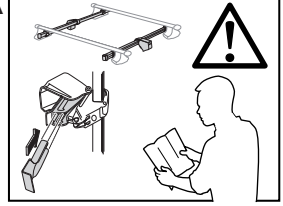

2

TOYOTA Estima, 4-dr MPV, 90-99

TOYOTA Emina, 4-dr MPV, 92-99

TOYOTA Lucida, 4-dr MPV, 92-99

TOYOTA Previa, 4-dr MPV, 90-99

SRA