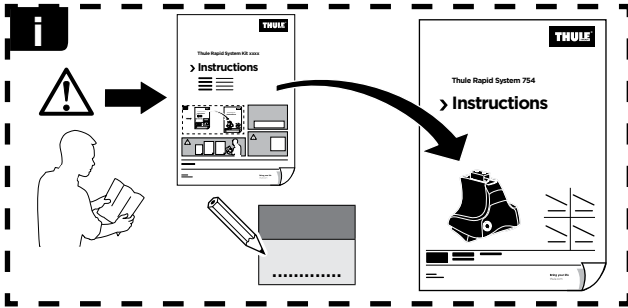

Thule Rapid System Kit 1051

> Instructions

VOLKSWAGEN Bora, 4-dr Sedan, 99-04

VOLKSWAGEN Golf IV, 5-dr Hatchback, 98-03 / *99-06

VOLKSWAGEN Jetta IV, 5-dr Hatchback, 99-04 / *99-05

*North America

ISO 11154-E