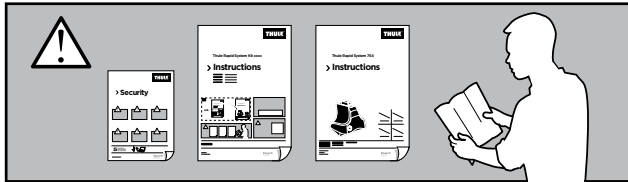

Thule Rapid System Kit 1051

> Instructions

VOLKSWAGEN Bora, 4-dr Sedan, 99-04

VOLKSWAGEN Golf IV, 5-dr Hatchback, 98-03 / *99-06

VOLKSWAGEN Jetta IV, 5-dr Hatchback, 99-04 / *99-05

*North America

ISO 11154-E