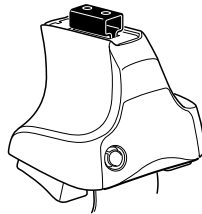

# Kit 1003

- CITROËN Xantia**, 5-dr Hatchback, 93-01
  - CITROËN XM**, 5-dr Hatchback, 90-00
  - CITROËN XM**, 5-dr Estate, 90-00
  - FIAT Croma**, 4-dr Sedan, 87-96
  - HOLDEN Vectra**, 4-dr Sedan, 89-95, 96-01
  - HOLDEN Vectra**, 5-dr Hatchback, 89-95, 96-01
  - OPEL Vectra**, 4-dr Sedan, 89-95, 96-01
  - OPEL Vectra**, 5-dr Hatchback, 89-95, 96-01
  - SAAB 9000**, 4-dr Sedan, 85-98 / \*86-98
  - SAAB 9000**, 5-dr Hatchback, 85-98 / \*86-98
  - SAAB 900**, 5-dr Hatchback, 94-98
  - SAAB 9-3**, 5-dr Hatchback, 98-02 / \*99-03
  - VAUXHALL Cavalier**, 4-dr Sedan, 89-95
  - VAUXHALL Cavalier**, 5-dr Hatchback, 89-95
  - VAUXHALL Vectra**, 4-dr Sedan, 96-01
  - VAUXHALL Vectra**, 5-dr Hatchback, 96-01
- \*North America