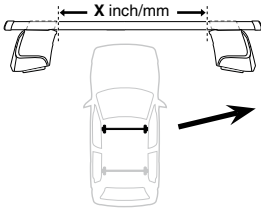

3

480 Traverse

(North America)

X inch X mm

CITROËN Xantia, 5-dr Hatchback, 93-01	36 ⁷/₈ "	936 mm
CITROËN XM, 5-dr Estate/Hatchback, 90-00	38 "	966 mm
FIAT Croma, 4-dr Sedan, 87-96	38 "	966 mm
HOLDEN Vectra, 4/5-dr Sedan/Hatchback, 89-95	35 ⁵/₈ "	906 mm
HOLDEN Vectra, 4/5-dr Sedan/Hatchback, 96-01	35 ⁷/₈ "	911 mm
OPEL Vectra, 4/5-dr Sedan/Hatchback, 89-95	35 ⁵/₈ "	906 mm
OPEL Vectra, 4/5-dr Sedan/Hatchback, 96-01	35 ⁷/₈ "	911 mm
SAAB 9000, 4/5-dr Sedan/Hatchback, 85-98 / *86-98	36 ⁷/₈ "	936 mm
SAAB 900, 5-dr Hatchback, 94-98	34 ⁵/₈ "	881 mm
SAAB 9-3, 5-dr Hatchback, 98-02 / *99-03	34 ⁵/₈ "	881 mm
VAUXHALL Cavalier, 4/5-dr Sedan/Hatchback, 89-95	35 ⁵/₈ "	906 mm
VAUXHALL Vectra, 4/5-dr Sedan/Hatchback, 96-01	35 ⁷/₈ "	911 mm

Y inch Y mm

CITROËN Xantia, 5-dr Hatchback, 93-01	35 ¹/₂ "	901 mm
CITROËN XM, 5-dr Estate/Hatchback, 90-00	37 ¹/₂ "	951 mm
FIAT Croma, 4-dr Sedan, 87-96	37 ¹/₂ "	951 mm
HOLDEN Vectra, 4/5-dr Sedan/Hatchback, 89-95	34 ⁵/₈ "	881 mm
HOLDEN Vectra, 4/5-dr Sedan/Hatchback, 96-01	35 ¹/₂ "	896 mm
OPEL Vectra, 4/5-dr Sedan/Hatchback, 89-95	34 ⁵/₈ "	881 mm
OPEL Vectra, 4/5-dr Sedan/Hatchback, 96-01	35 ¹/₄ "	896 mm
SAAB 9000, 4/5-dr Sedan/Hatchback, 85-98 / *86-98	36 ⁵/₈ "	931 mm
SAAB 900, 5-dr Hatchback, 94-98	33 ¹/₂ "	851 mm
SAAB 9-3, 5-dr Hatchback, 98-02 / *99-03	33 ¹/₂ "	851 mm
VAUXHALL Cavalier, 4/5-dr Sedan/Hatchback, 89-95	34 ⁵/₈ "	881 mm
VAUXHALL Vectra, 4/5-dr Sedan/Hatchback, 96-01	35 ¹/₂ "	896 mm