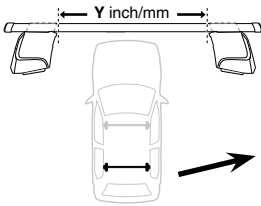

3

480 Traverse

(North America)

X inch X mm

CITROËN Xantia, 5-dr Hatchback, 93-01	36 ⁷/₈ "	936 mm
CITROËN XM, 5-dr Estate/Hatchback, 90-00	38 "	966 mm
FIAT Croma, 4-dr Sedan, 87-96	38 "	966 mm
HOLDEN Vectra, 4/5-dr Sedan/Hatchback, 89-95	35 ⁵/₈ "	906 mm
HOLDEN Vectra, 4/5-dr Sedan/Hatchback, 96-01	35 ⁷/₈ "	911 mm
OPEL Vectra, 4/5-dr Sedan/Hatchback, 89-95	35 ⁵/₈ "	906 mm
OPEL Vectra, 4/5-dr Sedan/Hatchback, 96-01	35 ⁷/₈ "	911 mm
SAAB 9000, 4/5-dr Sedan/Hatchback, 85-98 / *86-98	36 ⁷/₈ "	936 mm
SAAB 900, 5-dr Hatchback, 94-98	34 ⁵/₈ "	881 mm
SAAB 9-3, 5-dr Hatchback, 98-02 / *99-03	34 ⁵/₈ "	881 mm
VAUXHALL Cavalier, 4/5-dr Sedan/Hatchback, 89-95	35 ⁵/₈ "	906 mm
VAUXHALL Vectra, 4/5-dr Sedan/Hatchback, 96-01	35 ⁷/₈ "	911 mm

Y inch Y mm

CITROËN Xantia, 5-dr Hatchback, 93-01	35 ¹/₂ "	901 mm
CITROËN XM, 5-dr Estate/Hatchback, 90-00	37 ¹/₂ "	951 mm
FIAT Croma, 4-dr Sedan, 87-96	37 ¹/₂ "	951 mm
HOLDEN Vectra, 4/5-dr Sedan/Hatchback, 89-95	34 ⁵/₈ "	881 mm
HOLDEN Vectra, 4/5-dr Sedan/Hatchback, 96-01	35 ¹/₂ "	896 mm
OPEL Vectra, 4/5-dr Sedan/Hatchback, 89-95	34 ⁵/₈ "	881 mm
OPEL Vectra, 4/5-dr Sedan/Hatchback, 96-01	35 ¹/₄ "	896 mm
SAAB 9000, 4/5-dr Sedan/Hatchback, 85-98 / *86-98	36 ⁵/₈ "	931 mm
SAAB 900, 5-dr Hatchback, 94-98	33 ¹/₂ "	851 mm
SAAB 9-3, 5-dr Hatchback, 98-02 / *99-03	33 ¹/₂ "	851 mm
VAUXHALL Cavalier, 4/5-dr Sedan/Hatchback, 89-95	34 ⁵/₈ "	881 mm
VAUXHALL Vectra, 4/5-dr Sedan/Hatchback, 96-01	35 ¹/₂ "	896 mm