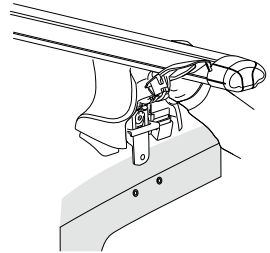

CITROËN Xantia, 5-dr Hatchback, 93-01
SAAB 9000, 4-dr Sedan, 85-98 / *86-98
SAAB 9000, 5-dr Hatchback, 85-98 / *86-98
SAAB 900, 5-dr Hatchback, 94-98
SAAB 9-3, 5-dr Hatchback, 98-02 / *99-03
*North America