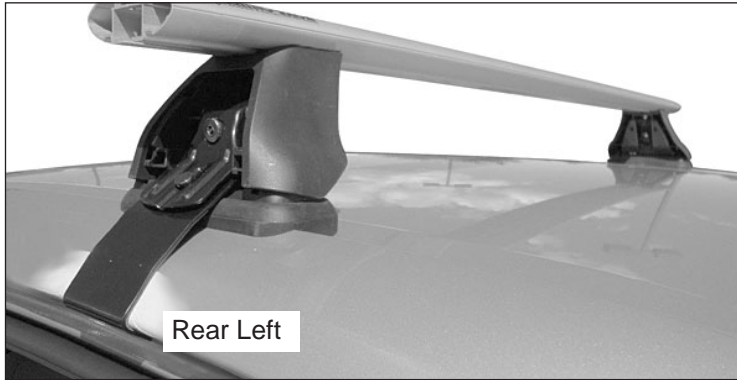

Rhino Rack 2500 Series - DK321

Measurement A: CENTRE of door jamb to CENTRE arrow of leg foot plate.

Measurement B: CENTRE of Front leg foot plate arrow to CENTRE of Rear leg foot plate arrow.

Carrying capacity: Roof rack is rated to 75kg. Please refer to manufacturers handbook for your vehicles maximum roof load capacity. Always use the lower of the two figures.

If your vehicle is not listed on this fitting instruction please refer to your countries Rhino-Rack web site for the latest information.

VEHICLE	Date	Measurement A	Measurement B	Load rating (includes racks 5kg / 11lbs)
Toyota Camry 50R 4dr sedan	2012-	290mm / 11,27/64"	660mm / 25,63/64"	60kg / 132lbs
Toyota Aurion 50R 4dr sedan	2012-	290mm / 11,27/64"	660mm / 25,63/64"	60kg / 132lbs