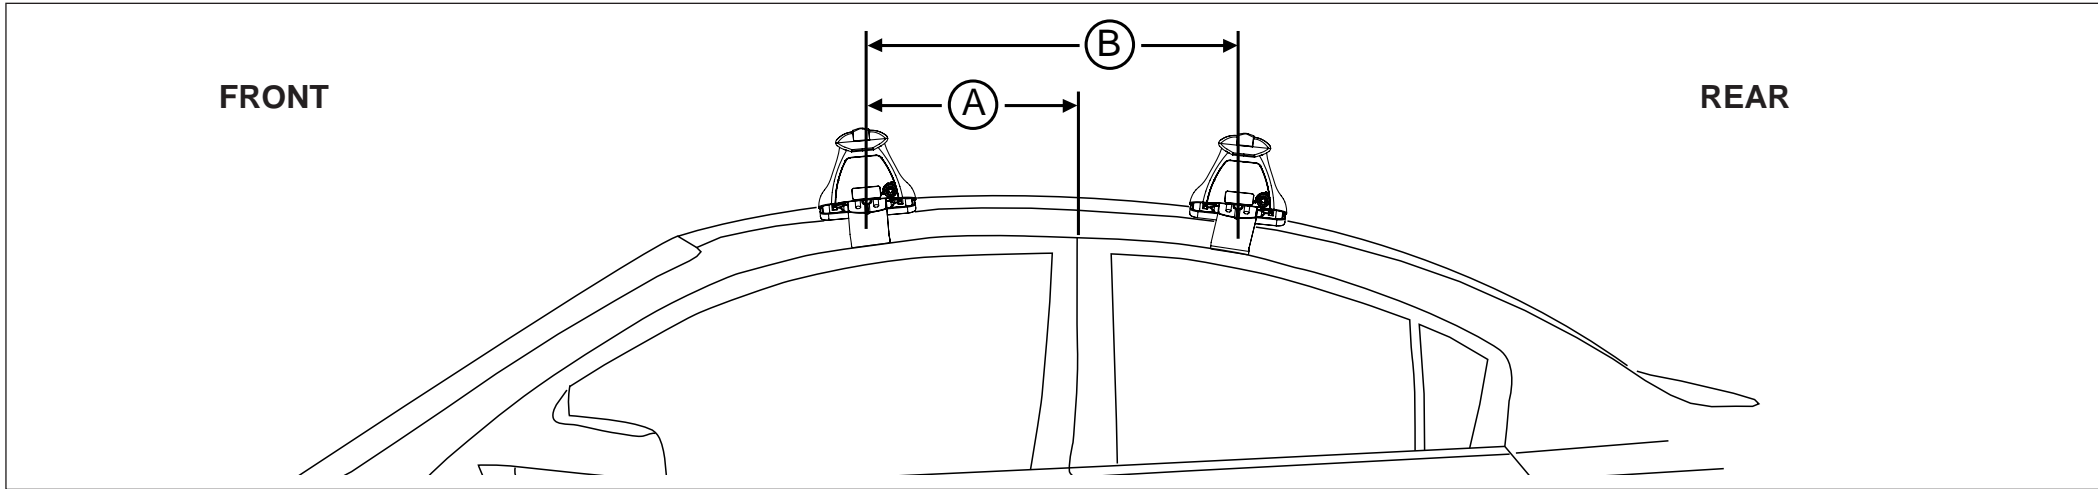

Rhino Rack 2500 Series - DK321

Measurement A: CENTRE of door jamb to CENTRE arrow of leg foot plate.

Measurement B: CENTRE of Front leg foot plate arrow to CENTRE of Rear leg foot plate arrow.

Carrying capacity: Roof rack is rated to 75kg. Please refer to manufacturers handbook for your vehicles maximum roof load capacity. Always use the lower of the two figures.

If your vehicle is not listed on this fitting instruction please refer to your countries Rhino-Rack web site for the latest information.

VEHICLE	Date	Measurement A	Measurement B	Load rating (includes racks 5kg / 11lbs)
Toyota Camry 50R 4dr sedan	2012-	290mm / 11,27/64"	660mm / 25,63/64"	60kg / 132lbs
Toyota Aurion 50R 4dr sedan	2012-	290mm / 11,27/64"	660mm / 25,63/64"	60kg / 132lbs