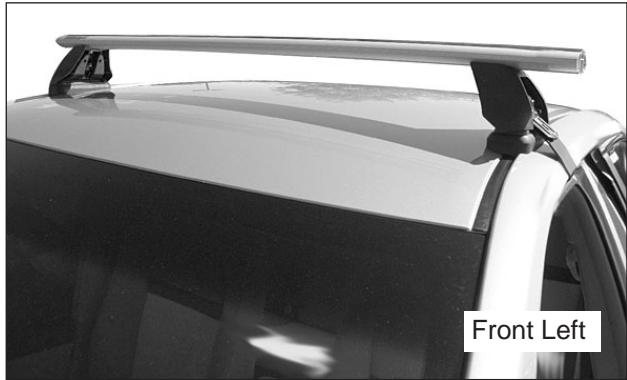

Rhino Rack 2500 Series - DK321

Measurement A: CENTRE of door jamb to CENTRE arrow of leg foot plate.

Measurement B: CENTRE of Front leg foot plate arrow to CENTRE of Rear leg foot plate arrow.

Carrying capacity: Roof rack is rated to 75kg. Please refer to manufacturers handbook for your vehicles maximum roof load capacity. Always use the lower of the two figures.

If your vehicle is not listed on this fitting instruction please refer to your countries Rhino-Rack web site for the latest information.

VEHICLE	Date	Measurement A	Measurement B	Load rating (includes racks 5kg / 11lbs)
Toyota Camry 50R 4dr sedan	2012-	290mm / 11,27/64"	660mm / 25,63/64"	60kg / 132lbs
Toyota Aurion 50R 4dr sedan	2012-	290mm / 11,27/64"	660mm / 25,63/64"	60kg / 132lbs