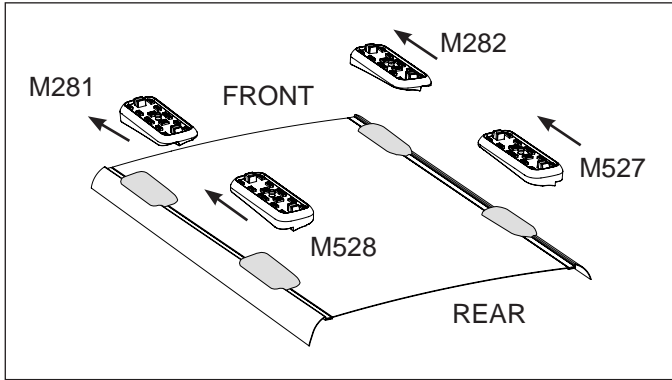

Rhino Rack 2500 Series - DK321

Measurement A: CENTRE of door jamb to CENTRE arrow of leg foot plate.

Measurement B: CENTRE of Front leg foot plate arrow to CENTRE of Rear leg foot plate arrow.

Carrying capacity: Roof rack is rated to 75kg. Please refer to manufacturers handbook for your vehicles maximum roof load capacity. Always use the lower of the two figures.

If your vehicle is not listed on this fitting instruction please refer to your countries Rhino-Rack web site for the latest information.

VEHICLE	Date	Measurement A	Measurement B	Load rating (includes racks 5kg / 11lbs)
Toyota Camry 50R 4dr sedan	2012-	290mm / 11,27/64"	660mm / 25,63/64"	60kg / 132lbs
Toyota Aurion 50R 4dr sedan	2012-	290mm / 11,27/64"	660mm / 25,63/64"	60kg / 132lbs