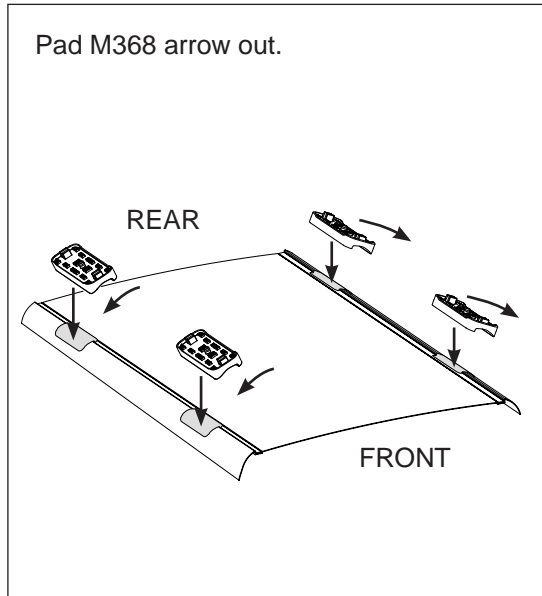

VEHICLE	Date	Measurement A	Measurement B	Load rating (includes racks 5kg / 11lbs)
Toyota Prius (XW20) 5dr hatch	04-09	320mm / 12,19/32"	700mm / 27,9/16"	50kg / 110lbs
Honda Insight 4dr sedan	2009-	300mm / 11,13/16"	700mm / 27,9/16"	50kg / 110lbs
Toyota Tundra Crewmax pickup	2007-	280mm / 11,1/32"	800mm / 31,1/2"	75kg / 165lbs
Toyota Tundra Double Cab pickup	2007-	290mm / 11,27/64"	700mm / 27,9/16"	75kg / 165lbs
Nissan Stagea 4dr wagon	01-07	90mm / 3,35/64"	750mm / 29,17/32"	75kg / 165lbs