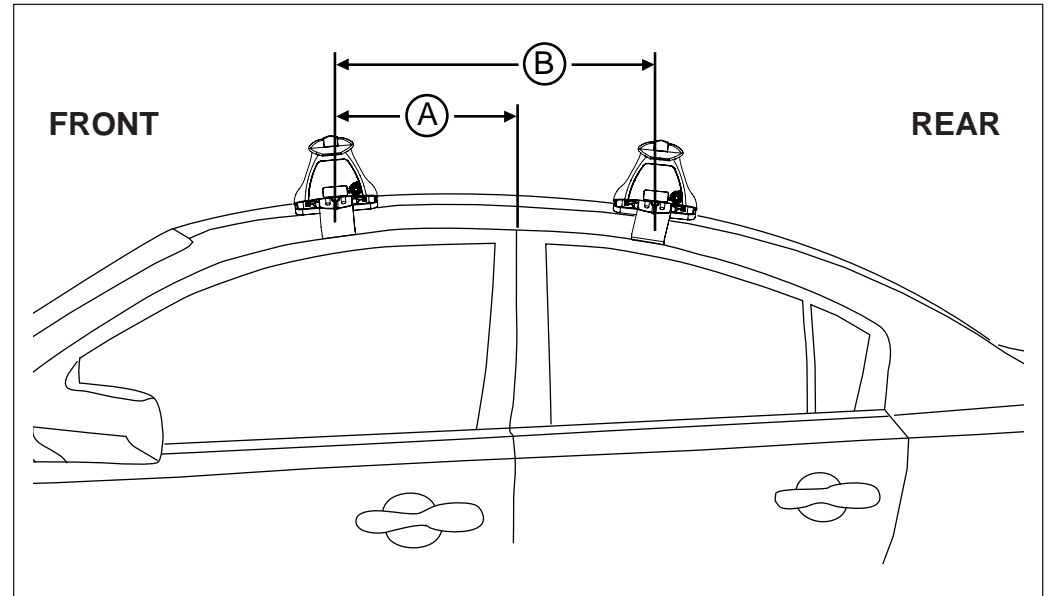

VEHICLE	Date	Measurement A	Measurement B	Load rating (includes racks 5kg / 11lbs)
Toyota Prius (XW20) 5dr hatch	04-09	320mm / 12,19/32"	700mm / 27,9/16"	50kg / 110lbs
Honda Insight 4dr sedan	2009-	300mm / 11,13/16"	700mm / 27,9/16"	50kg / 110lbs
Toyota Tundra Crewmax pickup	2007-	280mm / 11,1/32"	800mm / 31,1/2"	75kg / 165lbs
Toyota Tundra Double Cab pickup	2007-	290mm / 11,27/64"	700mm / 27,9/16"	75kg / 165lbs
Nissan Stagea 4dr wagon	01-07	90mm / 3,35/64"	750mm / 29,17/32"	75kg / 165lbs