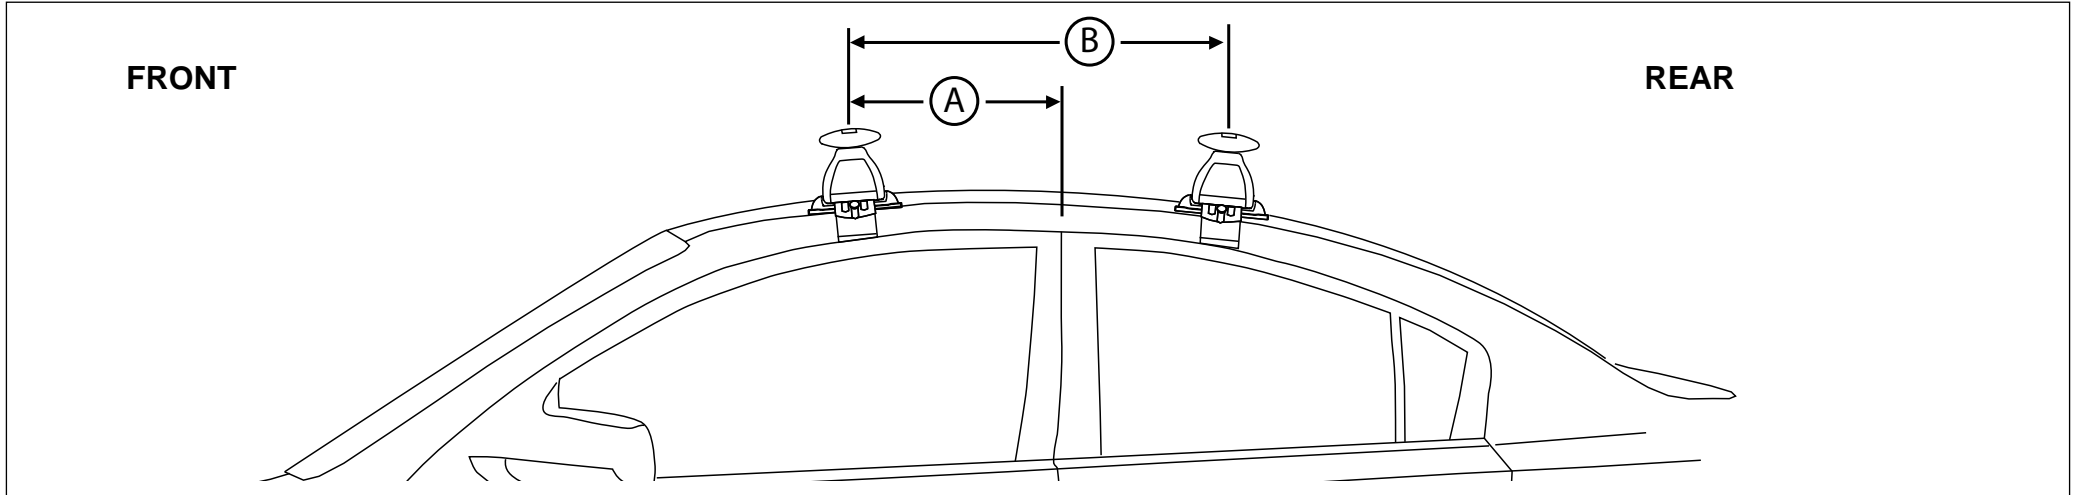

Rhino Rack 2500 Series - DK078

FRONT Cross Bar

VEHICLE	Build Date	Cross Bar FRONT	Pad / Clamp FRONT RIGHT	Pad / Clamp FRONT LEFT	Foot Plate Arrow Direction	Bar Measurement Strip. Length per side.	HD Cross Bar distance (x).
Toyota Avensis Verso Minivan	12/2001 on	1260mm / 49,19/32"	M366 / SUB0145	M366 / SUB0145	OUT	60mm	994mm / 39,9/64"
Subaru Legacy BM 4dr Sedan	09/2009 on	1375mm / 54,9/64"	M366 / SUB0145	M366 / SUB0145	OUT	98mm	1070mm / 42,1/8"
Subaru Liberty BM 4dr Sedan	09/2009 on	1375mm / 54,9/64"	M366 / SUB0145	M366 / SUB0145	OUT	98mm	1070mm / 42,1/8"

REAR Cross Bar

VEHICLE	Build Date	Cross Bar REAR	Pad / Clamp REAR RIGHT	Pad / Clamp REAR LEFT	Foot Plate Arrow Direction	Bar Measurement Strip. Length per side.	HD Cross Bar distance (x).
Toyota Avensis Verso Minivan	12/2001 on	1260mm / 49,19/32"	M366 / SUB0151	M366 / SUB0151	OUT	54mm	982mm / 38,21/32"
Subaru Legacy BM 4dr Sedan	09/2009 on	1375mm / 54,9/64"	M366 / SUB0151	M366 / SUB0151	OUT	89mm	1052mm / 41,27/64"
Subaru Liberty BM 4dr Sedan	09/2009 on	1375mm / 54,9/64"	M366 / SUB0151	M366 / SUB0151	OUT	89mm	1052mm / 41,27/64"

Rhino Rack 2500 Series - DK078

POSITIONING OF CROSS BARS ON THE ROOF

Measurement A: CENTRE of door jamb to CENTRE of Front cross bar.

Measurement B: CENTRE of Front cross bar to CENTRE of Rear cross bar.