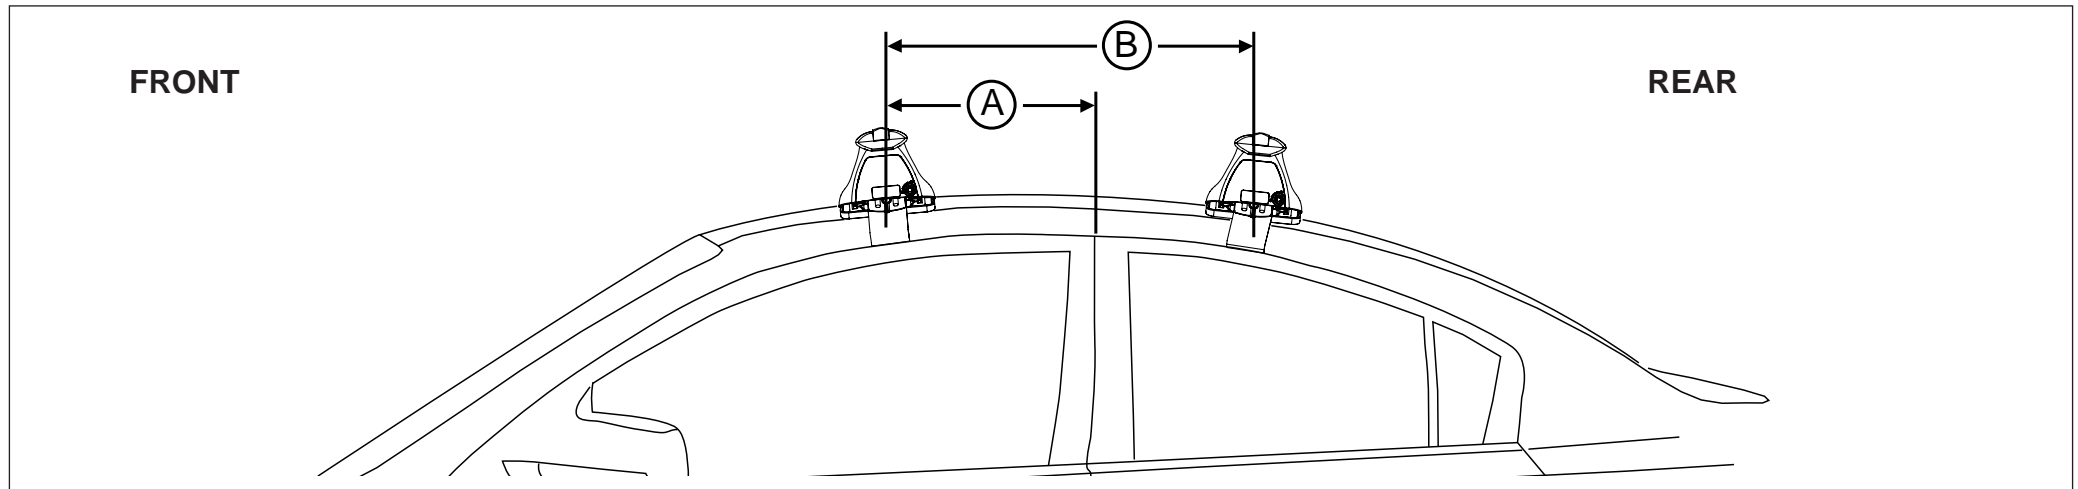

Rhino Rack 2500 Series - DK048

Measurement A: CENTRE of door jamb to CENTRE arrow of leg foot plate.

Measurement B: CENTRE of Front leg foot plate arrow to CENTRE of Rear leg foot plate arrow.

Carrying capacity: Roof rack is rated to 75kg. Please refer to manufacturers handbook for your vehicles maximum roof load capacity. Always use the lower of the two figures.

If your vehicle is not listed on this fitting instruction please refer to your countries Rhino-Rack web site for the latest information.

VEHICLE	Build date	Measurement A	Measurement B	Weight rating (includes racks 5kg / 11lbs)
BMW 1 Series E87 5dr hatch	10/04-	300mm / 11,13/16"	750mm / 29,17/32"	75kg/165lbs
Daewoo Nubira J100/J150 4dr sedan	06/97-05/03	300mm / 11,13/16"	650mm / 25,19/32"	75kg/165lbs
Mazda 626 4dr sedan	07/97-08/02	250mm / 9,27/32"	700mm / 27,9/16"	75kg/165lbs
Mazda 626 5dr hatch	07/97-08/02	300mm / 11,13/16"	700mm / 27,9/16"	75kg/165lbs
Mitsubishi Lancer 4dr sedan	07/96-09/02	300mm / 11,13/16"	700mm / 27,9/16"	75kg/165lbs
Suzuki Liana 5dr hatch	10/01-08/07	300mm / 11,13/16"	750mm / 29,17/32"	75kg/165lbs
Suzuki Aerio 5dr hatch	02-07	300mm / 11,13/16"	750mm / 29,17/32"	75kg/165lbs
Suzuki Liana 4dr sedan	10/01-08/07	300mm / 11,13/16"	750mm / 29,17/32"	75kg/165lbs
Suzuki Aerio 4dr sedan	02-06	300mm / 11,13/16"	750mm / 29,17/32"	75kg/165lbs
Mitsubishi Challenger PA 4WD	09/98-11/09	250mm / 9,27/32"	900mm / 35,7/16"	75kg/165lbs
Mitsubishi Montero Sport 4WD	97-04	250mm / 9,27/32"	900mm / 35,7/16"	75kg/165lbs
Mitsubishi Pajero Sport 4WD	09/98-11/09	250mm / 9,27/32"	900mm / 35,7/16"	75kg/165lbs
Mitsubishi Shogun Sport 4WD	09/98-11/09	250mm / 9,27/32"	900mm / 35,7/16"	75kg/165lbs