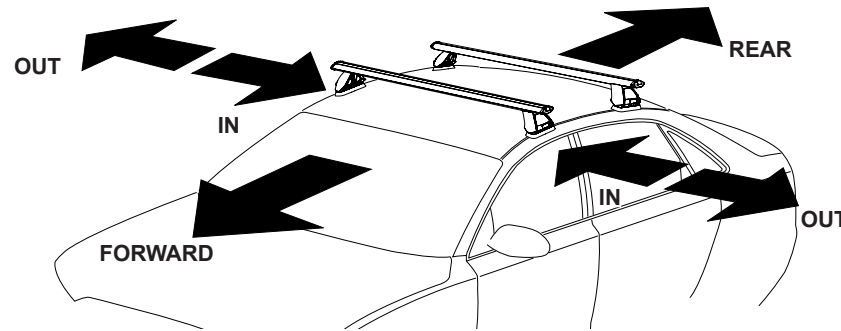

Rhino Rack 2500 Series - DK497 instruction

CONTROLLED

Measurement A: CENTRE of door jamb to CENTRE arrow of leg foot plate.

Measurement B: CENTRE of Front leg foot plate arrow to CENTRE of Rear leg foot plate arrow.

Carrying capacity: Roof rack is rated up to 75kg. Please refer to manufacturers handbook for your vehicles maximum roof load capacity. Always use the lower of the two figures.

If your vehicle is not listed on this fitting instruction please refer to your countries Rhino-Rack web site for the latest information.

Direction of Pad Arrow and Foot Plate Arrow

VEHICLE	Date	Measurement A	Measurement B	Load Rating up to (includes racks 5kg/ 11lbs)
Kia Cerato 4dr Sedan	18-	250mm / 9 13/16"	700mm / 27,9/16"	75kg / 165lbs
Kia Forte 4dr Sedan	19-	250mm / 9 13/16"	700mm / 27,9/16"	75kg / 165lbs