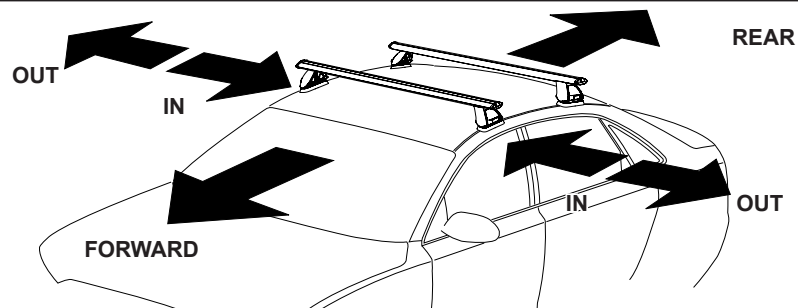

Rhino Rack 2500 Series - DK484 nstruction

CONTROLLED

Measurement A: CENTRE of door jamb to CENTRE arrow of leg foot plate.

Measurement B: CENTRE of Front leg foot plate arrow to CENTRE of Rear leg foot plate arrow.

Carrying capacity: Roof rack is rated up to 75kg/165lbs. Please refer to manufacturers handbook for your vehicles maximum roof load capacity. Always use the lower of the two figures.

If your vehicle is not listed on this fitting instruction please refer to your countries Rhino-Rack web site for the latest information.

Direction of Pad Arrow and Foot Plate Arrow

VEHICLE	Date	Measurement A	Measurement B	Load Rating up to (includes racks 5kg/ 11lbs)
MG3 5dr Hatch	05/17-	225mm / 8, 7/8"	700mm / 27,9/16"	75kg / 165lbs