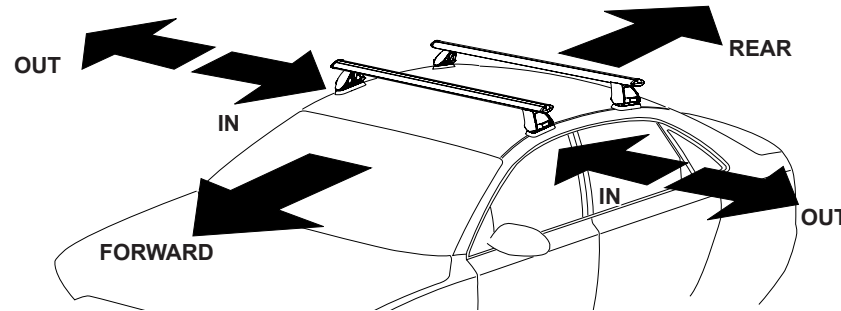

Rhino Rack 2500 Series - DK483 instruction

CONTROLLED

Measurement A: CENTRE of door jamb to CENTRE arrow of leg foot plate.

Measurement B: CENTRE of Front leg foot plate arrow to CENTRE of Rear leg foot plate arrow.

Direction of Pad Arrow and Foot Plate Arrow

FRONT

REAR

VEHICLE	Date	Measurement A	Measurement B	Load Rating up to (includes racks 5kg/ 11lbs)
2017 MG 6 Plus Fastback	05/17-	240mm / 9,29/64"	700mm / 27,9/16"	50kg / 110lbs