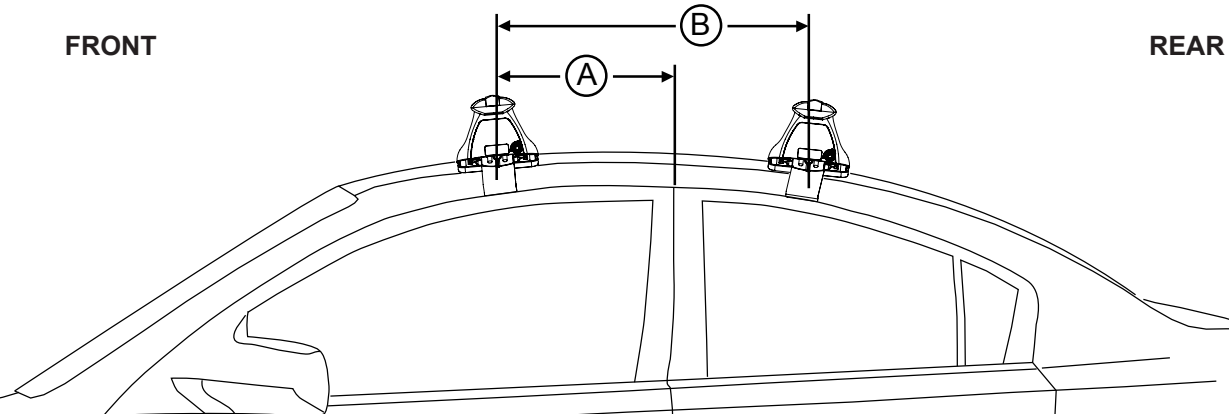

Rhino Rack 2500 Series - DK483 instruction

CONTROLLED

Measurement A: CENTRE of door jamb to CENTRE arrow of leg foot plate.

Measurement B: CENTRE of Front leg foot plate arrow to CENTRE of Rear leg foot plate arrow.

Carrying capacity: Roof rack is rated up to 75kg / 165lbs. Please refer to manufacturers handbook for your vehicles maximum roof load capacity. Always use the lower of the two figures.

If your vehicle is not listed on this fitting instruction please refer to your countries Rhino-Rack web site for the latest information.

Direction of Pad Arrow and Foot Plate Arrow

FRONT

REAR

VEHICLE	Date	Measurement A	Measurement B	Load Rating up to (includes racks 5kg/ 11lbs)
2017 MG 6 Plus Fastback	05/17-	240mm / 9,29/64"	700mm / 27,9/16"	50kg / 110lbs