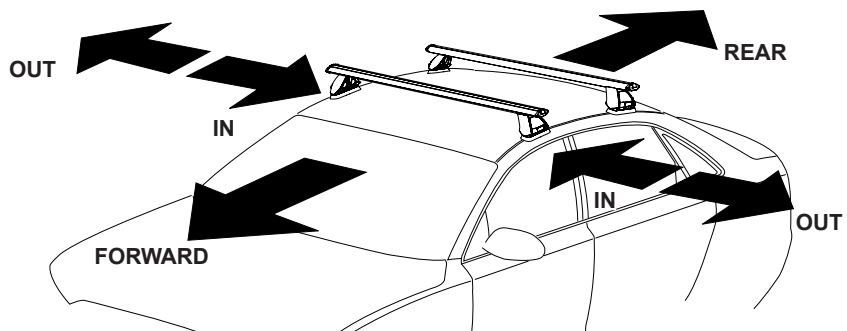

Rhino Rack 2500 Series - DK456 instruction

CONTROLLED

Measurement A: CENTRE of door jamb to CENTRE arrow of leg foot plate.

Measurement B: CENTRE of Front leg foot plate arrow to CENTRE of Rear leg foot plate arrow.

Carrying capacity: Roof rack is rated to 75kg. Please refer to manufacturers handbook for your vehicles maximum roof load capacity. Always use the lower of the two figures.

If your vehicle is not listed on this fitting instruction please refer to your countries Rhino-Rack web site for the latest information.

Direction of Pad Arrow and Foot Plate Arrow

VEHICLE	Date	Measurement A	Measurement B	Load Rating (includes racks 5kg/ 11lbs)
Ford Mondeo 5dr Hatch	14-	345mm / 13,37/64"	765mm / 30,1/8"	75kg / 165lbs