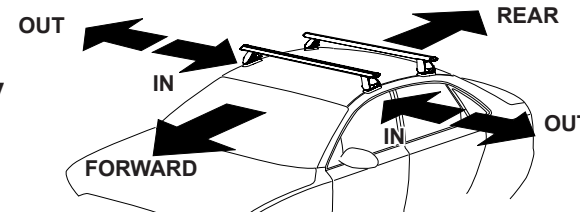

Rhino Rack 2500 Series - DK446/ DK446F/ DK446R instruction

CONTROLLED

Measurement A: CENTRE of door jamb to CENTRE arrow of leg foot plate.

Measurement B: CENTRE of Front leg foot plate arrow to CENTRE of Rear leg foot plate arrow.

Carrying capacity: Roof rack is rated to 75kg. Please refer to manufacturers handbook for your vehicles maximum roof load capacity. Always use the lower of the two figures.

If your vehicle is not listed on this fitting instruction please refer to your countries Rhino-Rack web site for the latest information.

Direction of Pad Arrow and Foot Plate Arrow

VEHICLE	Date	Measurement A	Measurement B	Measurement C	Load Rating (includes racks 5kg/ 11lbs)
Mitsubishi Triton MQ Double Cab pickup	15-	250mm / 9,27/32"	800mm / 31,1/2"	-	75kg / 165lbs
Mitsubishi L200 Double Cab pickup					
Mitsubishi Triton MQ Double Cab pickup (<i>single crossbar</i>)	15-	250mm / 9,27/32"	-	550mm / 21,21/32"	35kg / 77lbs
Mitsubishi L200 Double Cab pickup (<i>single crossbar</i>)					
Mitsubishi Triton MQ Single Cab pickup	15-	170mm / 6,11/16"	-	-	35kg / 77lbs
Mitsubishi L200 Single Cab pickup