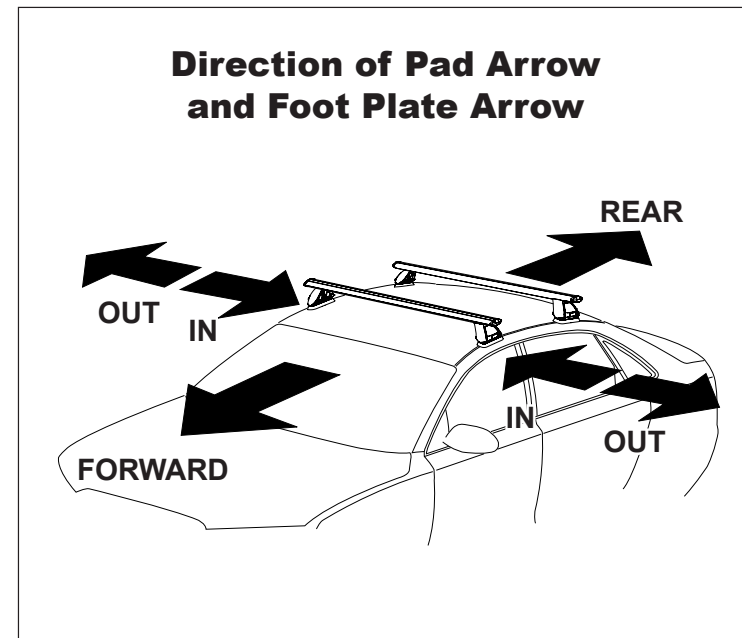

DK424, DK424H Rhino-Rack VA, Euro & HD crossbar instruction

CONTROLLED

Measurement A: CENTRE of door jamb to CENTRE arrow of leg foot plate.

Measurement B: CENTRE of Front leg foot plate arrow to CENTRE of Rear leg foot plate arrow.

Carrying capacity: Roof rack is rated to 75kg. Please refer to manufacturers handbook for your vehicles maximum roof load capacity. Always use the lower of the two figures.

If your vehicle is not listed on this fitting instruction please refer to your countries Rhino-Rack web site for the latest information.

VEHICLE	Date	Measurement A	Measurement B	Measurement C	Load Rating (includes racks 5kg/ 11lbs)
Nissan Navara NP300 D/C	06/2015 -	150mm / 5,29/32"	750mm / 29,17/32"	600mm / 23,5/8"	75kg / 165lbs
Nissan Frontier NP300 D/C	2015 -	150mm / 5,29/32"	750mm / 29,17/32"	600mm / 23,5/8"	75kg / 165lbs