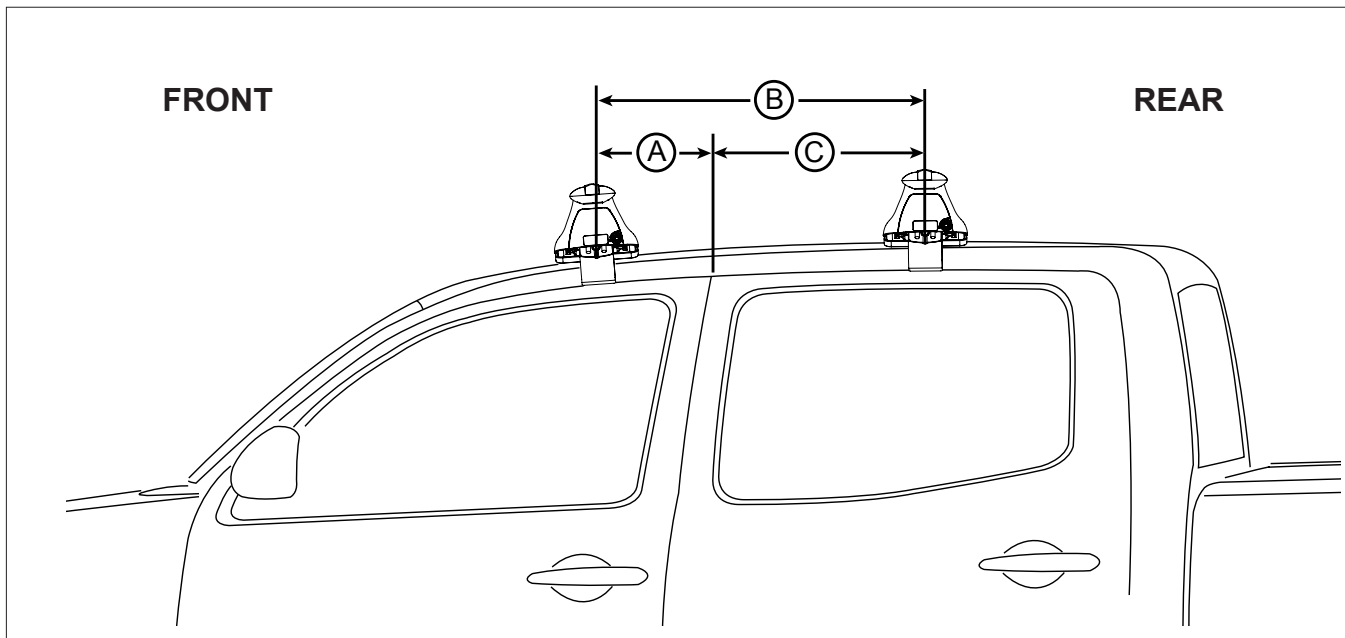

DK424, DK424H Rhino-Rack VA, Euro & HD crossbar instruction

CONTROLLED

Measurement A: CENTRE of door jamb to CENTRE arrow of leg foot plate.

Measurement B: CENTRE of Front leg foot plate arrow to CENTRE of Rear leg foot plate arrow.

Carrying capacity: Roof rack is rated to 75kg. Please refer to manufacturers handbook for your vehicles maximum roof load capacity. Always use the lower of the two figures.

If your vehicle is not listed on this fitting instruction please refer to your countries Rhino-Rack web site for the latest information.

VEHICLE	Date	Measurement A	Measurement B	Measurement C	Load Rating (includes racks 5kg/ 11lbs)
Nissan Navara NP300 D/C	06/2015 -	150mm / 5,29/32"	750mm / 29,17/32"	600mm / 23,5/8"	75kg / 165lbs
Nissan Frontier NP300 D/C	2015 -	150mm / 5,29/32"	750mm / 29,17/32"	600mm / 23,5/8"	75kg / 165lbs