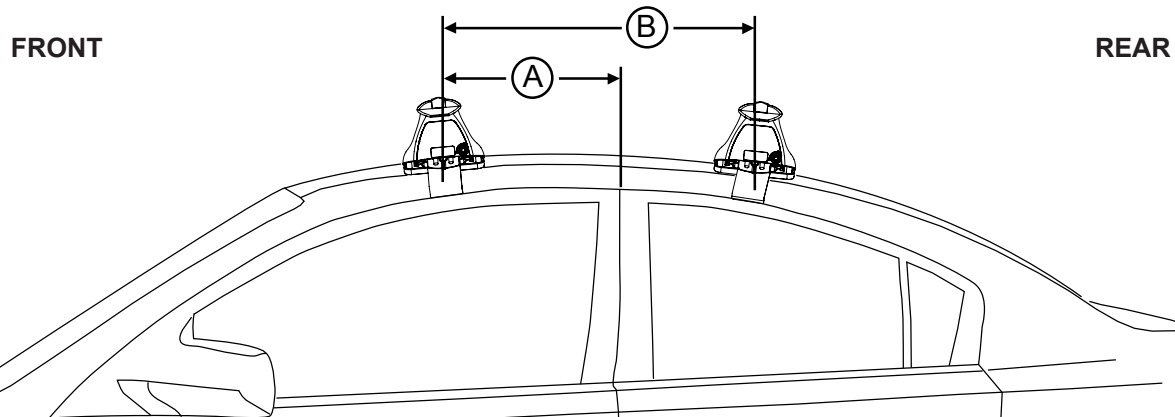

Rhino Rack 2500 Series - DK403 instruction

CROSSBAR IDENTIFICATION

VA crossbar

EURO crossbar

HD crossbar

Vehicle	Date	Crossbar	FRONT CROSSBAR						REAR CROSSBAR					
			Front Right Pad/Clamp	Front Left Pad/Clamp	Measurement strip length per side	Measurement strip length per side	Measurement Distance (x)	Foot plate arrow direction	Rear Right Pad/Clamp	Rear Left Pad/Clamp	Measurement strip length per side	Measurement strip length per side	Measurement Distance (x)	Foot plate arrow direction
KIA Forte 5dr Hatch	14-	1260mm	142698 SUB0552	142699 SUB0552	174mm	61mm	996mm / 39,7/32"	OUT	M368 SUB0381	M368 SUB0381	157mm	44mm	962mm / 37,7/8"	OUT
			Pad Arrow OUT						Pad Arrow OUT					
KIA Cerato 5dr Hatch	8/13-	1260mm	142698 SUB0552	142699 SUB0552	174mm	61mm	996mm / 39,7/32"	OUT	M368 SUB0381	M368 SUB0381	157mm	44mm	962mm / 37,7/8"	OUT
			Pad Arrow OUT						Pad Arrow OUT					

Rhino Rack 2500 Series - DK403 instruction

Measurement A: CENTRE of door jamb to CENTRE arrow of leg foot plate.

Measurement B: CENTRE of Front leg foot plate arrow to CENTRE of Rear leg foot plate arrow.

Direction of Pad Arrow and Foot Plate Arrow

VEHICLE	Date	Measurement A	Measurement B	Load Rating up to (includes racks 5kg/ 11lbs)
KIA Forte 5dr Hatch	14 -	150mm / 5,29/32"	750mm / 29,17/32"	75kg / 165lbs
KIA Cerato 5dr Hatch	08/13 -	150mm / 5,29/32"	750mm / 29,17/32"	75kg / 165lbs