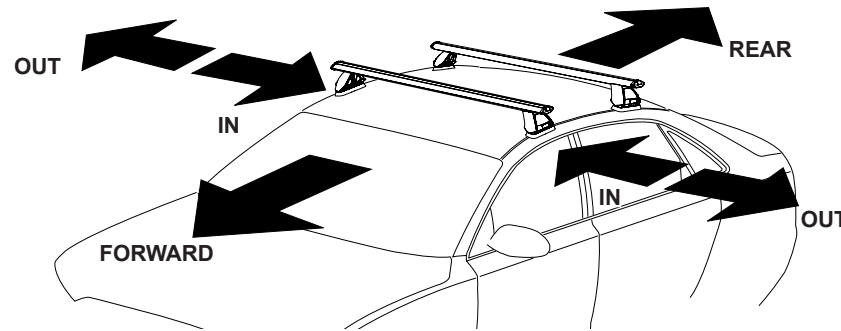

Rhino Rack 2500 Series - DK403 instruction

CROSSBAR IDENTIFICATION

VA crossbar

EURO crossbar

HD crossbar

Vehicle	Date	Crossbar	FRONT CROSSBAR						REAR CROSSBAR					
			Front Right Pad/Clamp	Front Left Pad/Clamp	Measurement strip length per side	Measurement strip length per side	Measurement Distance (x)	Foot plate arrow direction	Rear Right Pad/Clamp	Rear Left Pad/Clamp	Measurement strip length per side	Measurement strip length per side	Measurement Distance (x)	Foot plate arrow direction
KIA Forte 5dr Hatch	14-	1260mm	142698 SUB0552	142699 SUB0552	174mm	61mm	996mm / 39,7/32"	OUT	M368 SUB0381	M368 SUB0381	157mm	44mm	962mm / 37,7/8"	OUT
			Pad Arrow OUT						Pad Arrow OUT					
KIA Cerato 5dr Hatch	8/13-	1260mm	142698 SUB0552	142699 SUB0552	174mm	61mm	996mm / 39,7/32"	OUT	M368 SUB0381	M368 SUB0381	157mm	44mm	962mm / 37,7/8"	OUT
			Pad Arrow OUT						Pad Arrow OUT					

Rhino Rack 2500 Series - DK403 instruction

Measurement A: CENTRE of door jamb to CENTRE arrow of leg foot plate.

Measurement B: CENTRE of Front leg foot plate arrow to CENTRE of Rear leg foot plate arrow.

Direction of Pad Arrow and Foot Plate Arrow

VEHICLE	Date	Measurement A	Measurement B	Load Rating up to (includes racks 5kg/ 11lbs)
KIA Forte 5dr Hatch	14 -	150mm / 5,29/32"	750mm / 29,17/32"	75kg / 165lbs
KIA Cerato 5dr Hatch	08/13 -	150mm / 5,29/32"	750mm / 29,17/32"	75kg / 165lbs