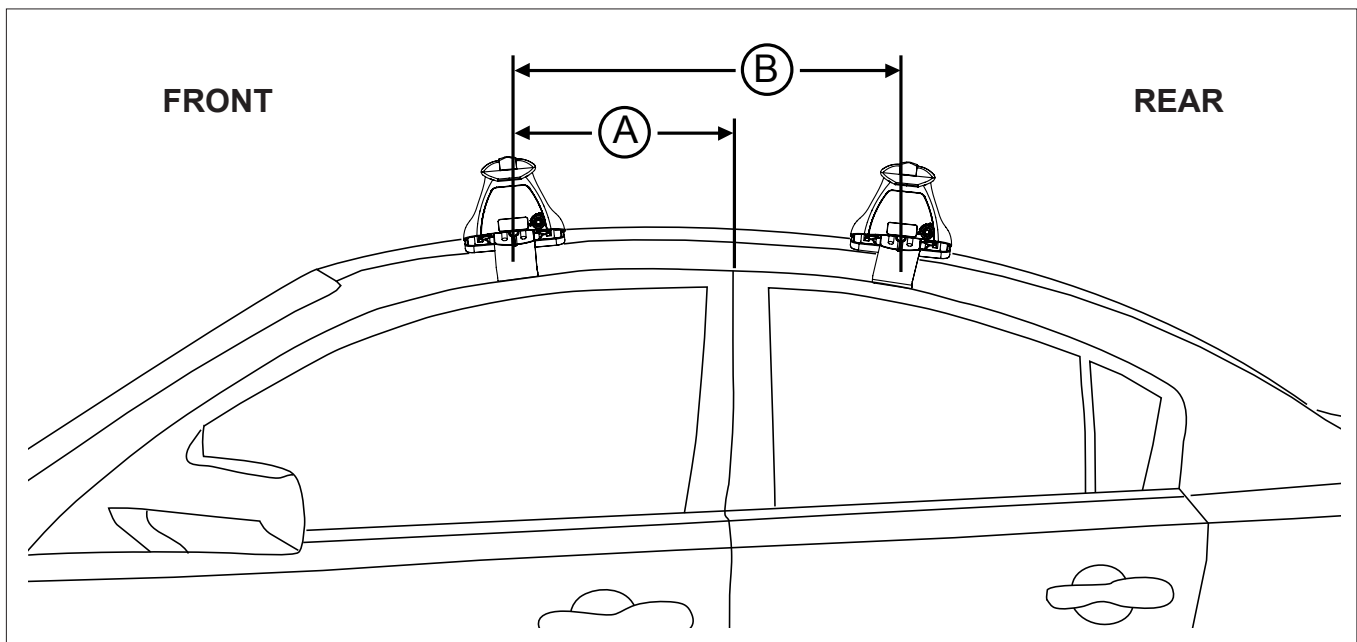

DK401 Rhino-Rack VA, DA, Euro & HD crossbar instruction

Measurement A: CENTRE of door jamb to CENTRE arrow of leg foot plate.

Measurement B: CENTRE of Front leg foot plate arrow to CENTRE of Rear leg foot plate arrow.

Carrying capacity: Roof rack is rated to 75kg. Please refer to manufacturers handbook for your vehicles maximum roof load capacity. Always use the lower of the two figures.

If your vehicle is not listed on this fitting instruction please refer to your countries Rhino-Rack web site for the latest information.

VEHICLE	Date	Measurement A	Measurement B	Load Rating (includes racks 5kg/ 11lbs)
Kia Forte	2014 -	250mm / 9,27/32"	700mm / 27,9/16"	75kg / 165lbs
Kia Cerato	2013 -	250mm / 9,27/32"	700mm / 27,9/16"	75kg / 165lbs