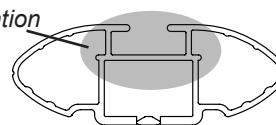

## IDENTIFICATION CHART

VA crossbar

DA crossbar

EURO crossbar

HD crossbar

Vehicle	Date	Crossbar	FRONT CROSSBAR					REAR CROSSBAR						
			Front Right Pad/ Clamp	Front Left Pad/ Clamp	Measurement strip length per side	Measurement strip length per side	Measurement Distance ( x )	Foot plate arrow direction	Rear Right Pad/ Clamp	Rear Left Pad/ Clamp	Measurement strip length per side	Measurement strip length per side	Measurement Distance ( x )	Foot plate arrow direction
Kia Forte (2nd Gen)	2014 -	1180mm	M282 SUB0368	M281 SUB0368	187mm	132mm	942mm / 37,3/32"	OUT	M284 SUB0515	M283 SUB0515	175mm	120mm	918mm / 36,9/64"	OUT
			Pad Arrow FORWARD						Pad Arrow FORWARD					
Kia Cerato (2nd Gen)	2013-	1180mm	M282 SUB0368	M281 SUB0368	187mm	132mm	942mm / 37,3/32"	OUT	M284 SUB0515	M283 SUB0515	175mm	120mm	918mm / 36,9/64"	OUT
			Pad Arrow FORWARD						Pad Arrow FORWARD					

# DK401 Rhino-Rack VA, DA, Euro & HD crossbar instruction

**Measurement A:** CENTRE of door jamb to CENTRE arrow of leg foot plate.

**Measurement B:** CENTRE of Front leg foot plate arrow to CENTRE of Rear leg foot plate arrow.