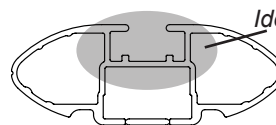

## IDENTIFICATION CHART

VA crossbar

DA crossbar

EURO crossbar

HD crossbar

Vehicle	Date	Crossbar	FRONT CROSSBAR					REAR CROSSBAR						
			Front Right Pad/ Clamp	Front Left Pad/ Clamp	Measurement strip length per side	Measurement strip length per side	Measurement Distance ( x )	Foot plate arrow direction	Rear Right Pad/ Clamp	Rear Left Pad/ Clamp	Measurement strip length per side	Measurement strip length per side	Measurement Distance ( x )	Foot plate arrow direction
Kia Forte (2nd Gen)	2014 -	1180mm	M282 SUB0368	M281 SUB0368	187mm	132mm	942mm / 37,3/32"	OUT	M284 SUB0515	M283 SUB0515	175mm	120mm	918mm / 36,9/64"	OUT
			Pad Arrow FORWARD						Pad Arrow FORWARD					
Kia Cerato (2nd Gen)	2013-	1180mm	M282 SUB0368	M281 SUB0368	187mm	132mm	942mm / 37,3/32"	OUT	M284 SUB0515	M283 SUB0515	175mm	120mm	918mm / 36,9/64"	OUT
			Pad Arrow FORWARD						Pad Arrow FORWARD					

# DK401 Rhino-Rack VA, DA, Euro & HD crossbar instruction

**Measurement A:** CENTRE of door jamb to CENTRE arrow of leg foot plate.

**Measurement B:** CENTRE of Front leg foot plate arrow to CENTRE of Rear leg foot plate arrow.