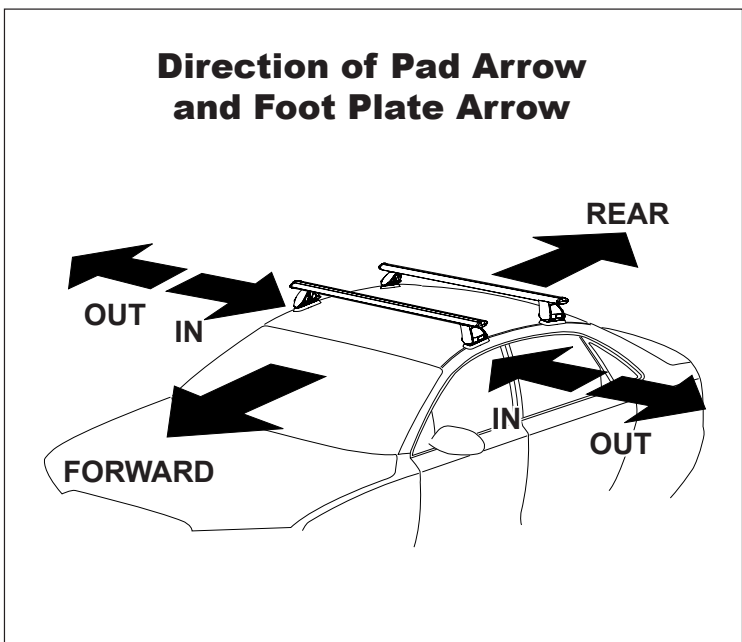

DK401 Rhino-Rack VA, DA, Euro & HD crossbar instruction

Measurement A: CENTRE of door jamb to CENTRE arrow of leg foot plate.

Measurement B: CENTRE of Front leg foot plate arrow to CENTRE of Rear leg foot plate arrow.

Carrying capacity: Roof rack is rated to 75kg. Please refer to manufacturers handbook for your vehicles maximum roof load capacity. Always use the lower of the two figures.

If your vehicle is not listed on this fitting instruction please refer to your countries Rhino-Rack web site for the latest information.

VEHICLE	Date	Measurement A	Measurement B	Load Rating (includes racks 5kg/ 11lbs)
Kia Forte	2014 -	250mm / 9,27/32"	700mm / 27,9/16"	75kg / 165lbs
Kia Cerato	2013 -	250mm / 9,27/32"	700mm / 27,9/16"	75kg / 165lbs