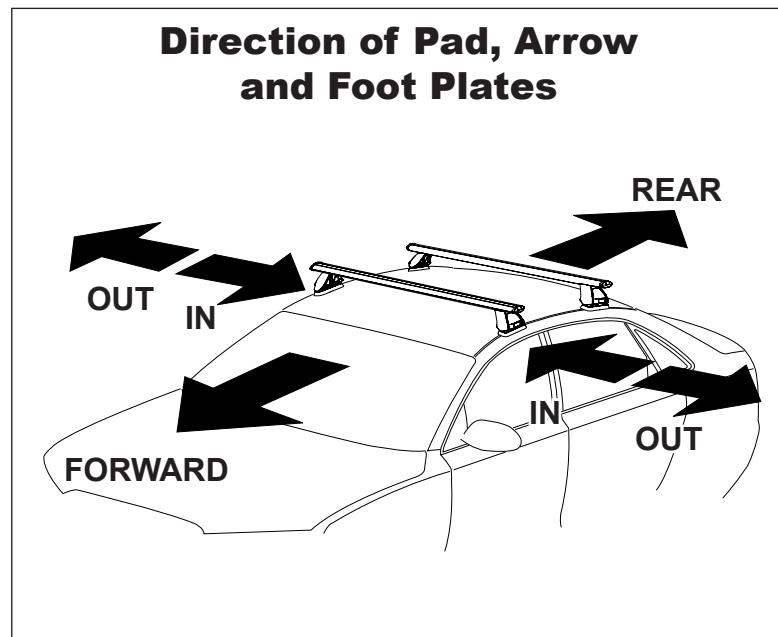

DK380 Rhino-Rack VA, DA, Euro & HD crossbar instruction

Measurement A: CENTRE of door jamb to CENTRE arrow of leg foot plate.

Measurement B: CENTRE of Front leg foot plate arrow to CENTRE of Rear leg foot plate arrow.

Carrying capacity: Roof rack is rated to 75kg. Please refer to manufacturers handbook for your vehicles maximum roof load capacity. Always use the lower of the two figures.

If your vehicle is not listed on this fitting instruction please refer to your countries Rhino-Rack web site for the latest information.

VEHICLE	Date	Measurement A	Measurement B	Load Rating (includes racks 5kg/ 11lbs)
Lexus IS/IS h 4dr sedan	13-	230mm / 9,1/16"	690mm / 27,3/16"	75kg/ 165lbs