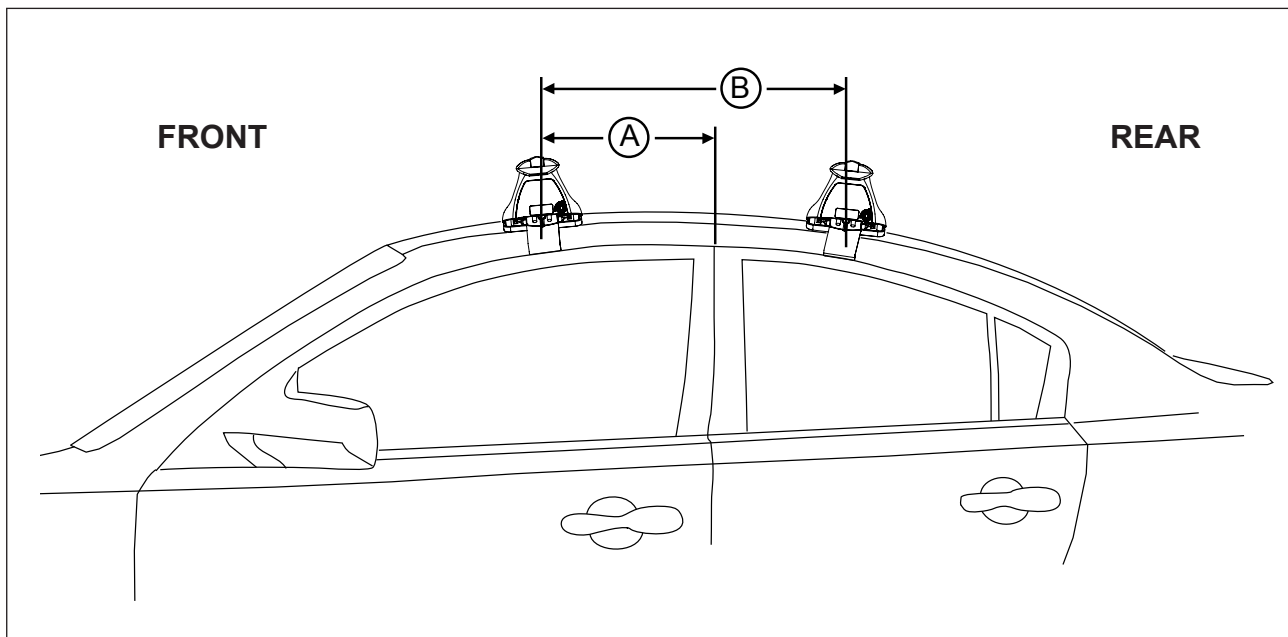

DK380 Rhino-Rack VA, DA, Euro & HD crossbar instruction

Measurement A: CENTRE of door jamb to CENTRE arrow of leg foot plate.

Measurement B: CENTRE of Front leg foot plate arrow to CENTRE of Rear leg foot plate arrow.

Carrying capacity: Roof rack is rated to 75kg. Please refer to manufacturers handbook for your vehicles maximum roof load capacity. Always use the lower of the two figures.

If your vehicle is not listed on this fitting instruction please refer to your countries Rhino-Rack web site for the latest information.

VEHICLE	Date	Measurement A	Measurement B	Load Rating (includes racks 5kg/ 11lbs)
Lexus IS/IS h 4dr sedan	13-	230mm / 9,1/16"	690mm / 27,3/16"	75kg/ 165lbs