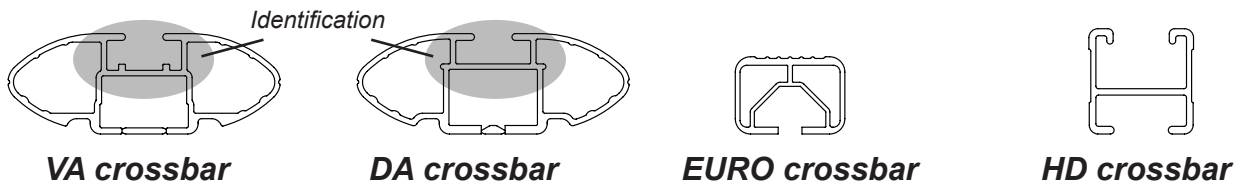

DK375 Rhino-Rack VA, DA, Euro & HD crossbar instruction

IDENTIFICATION CHART

Vehicle	Date	Crossbar	FRONT CROSSBAR					REAR CROSSBAR						
			Front Right Pad/Clamp	Front Left Pad/Clamp	Measurement strip length per side	Measurement strip length per side	Measurement Distance (x)	Foot plate arrow direction	Rear Right Pad/Clamp	Rear Left Pad/Clamp	Measurement strip length per side	Measurement strip length per side	Measurement Distance (x)	Foot plate arrow direction
Ford Kuga 4dr SUV	5/13-	1375mm	142609 SUB0460		144mm	89mm	1051mm / 41,3/8"	OUT	M367 SUB0372		120mm	65mm	1003mm / 39,31/64"	OUT
	3/13-		Arrow FORWARD						Arrow FORWARD					
	13-14													
Ford Escape 4dr SUV	13-14	1375mm	142609 SUB0460		144mm	89mm	1051mm / 41,3/8"	OUT	M367 SUB0372		120mm	65mm	1003mm / 39,31/64"	OUT
			Arrow FORWARD						Arrow FORWARD					

DK375 Rhino-Rack VA, DA, Euro & HD crossbar instruction

Measurement A: CENTRE of door jamb to CENTRE arrow of leg foot plate.

Measurement B: CENTRE of Front leg foot plate arrow to CENTRE of Rear leg foot plate arrow.