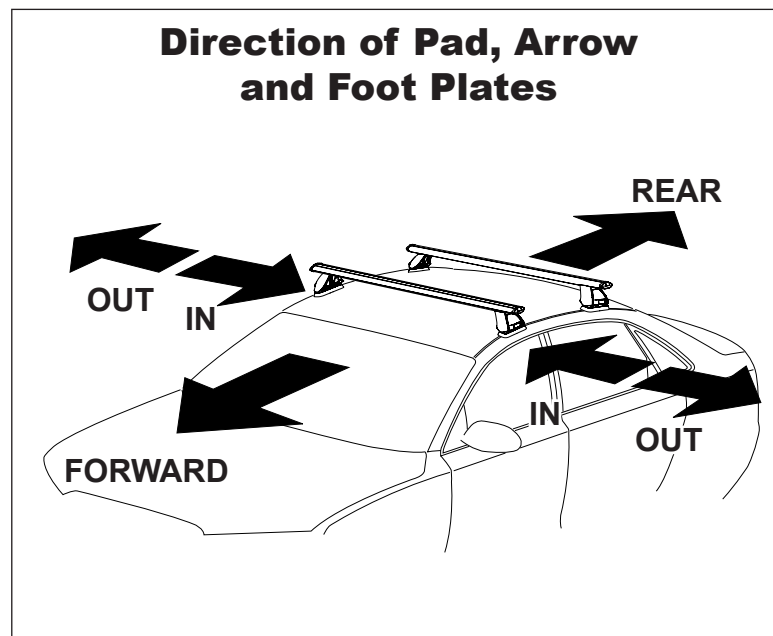

DK375 Rhino-Rack VA, DA, Euro & HD crossbar instruction

Measurement A: CENTRE of door jamb to CENTRE arrow of leg foot plate.

Measurement B: CENTRE of Front leg foot plate arrow to CENTRE of Rear leg foot plate arrow.

Carrying capacity: Roof rack is rated to 75kg. Please refer to manufacturers handbook for your vehicles maximum roof load capacity. Always use the lower of the two figures.

If your vehicle is not listed on this fitting instruction please refer to your countries Rhino-Rack web site for the latest information.

VEHICLE	Date	Measurement A	Measurement B	Load Rating (includes racks 5kg/ 11lbs)
Ford Kuga 4dr SUV	5/13-	130mm / 5,1/8"	700mm / 27,9/16"	75kg/ 165lbs
	3/13-	130mm / 5,1/8"	700mm / 27,9/16"	75kg/ 165lbs
	13-14	130mm / 5,1/8"	700mm / 27,9/16"	75kg/ 165lbs
Ford Escape 4dr SUV	13-14	130mm / 5,1/8"	700mm / 27,9/16"	75kg/ 165lbs