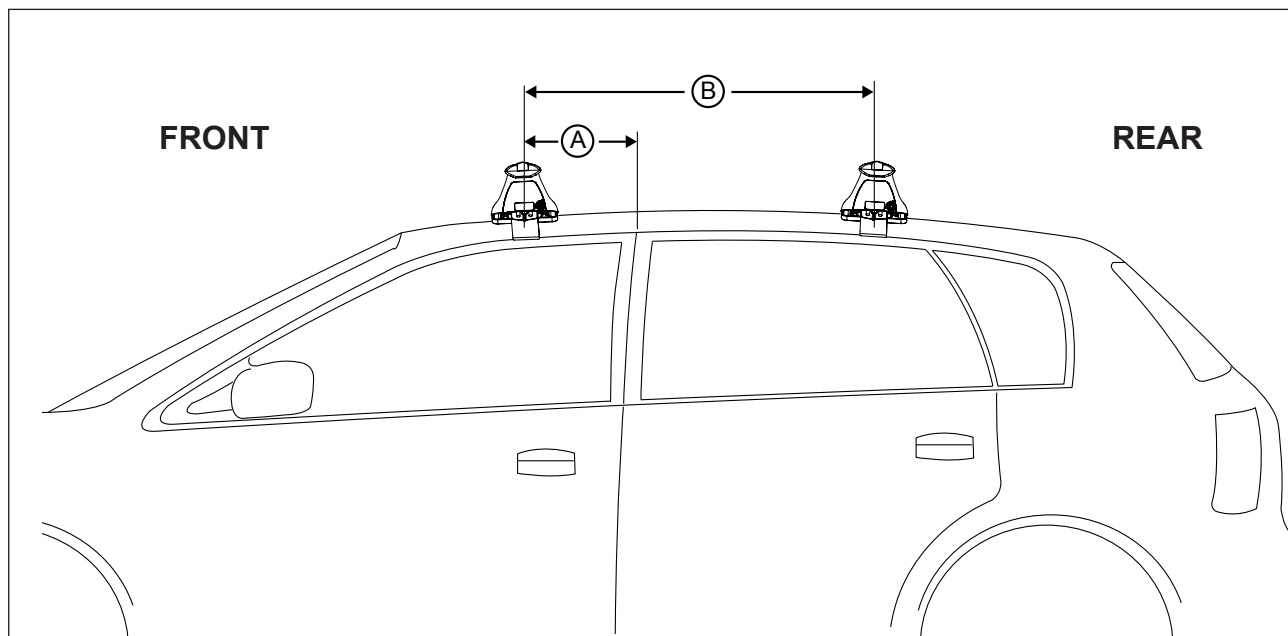

DK375 Rhino-Rack VA, DA, Euro & HD crossbar instruction

IDENTIFICATION CHART

Vehicle	Date	Crossbar	FRONT CROSSBAR					REAR CROSSBAR						
			Front Right Pad/Clamp	Front Left Pad/Clamp	Measurement strip length per side	Measurement strip length per side	Measurement Distance (x)	Foot plate arrow direction	Rear Right Pad/Clamp	Rear Left Pad/Clamp	Measurement strip length per side	Measurement strip length per side	Measurement Distance (x)	Foot plate arrow direction
Ford Kuga 4dr SUV	5/13-	1375mm	142609 SUB0460		144mm	89mm	1051mm / 41,3/8"	OUT	M367 SUB0372		120mm	65mm	1003mm / 39,31/64"	OUT
	3/13-		Arrow FORWARD						Arrow FORWARD					
	13-14													
Ford Escape 4dr SUV	13-14	1375mm	142609 SUB0460		144mm	89mm	1051mm / 41,3/8"	OUT	M367 SUB0372		120mm	65mm	1003mm / 39,31/64"	OUT
			Arrow FORWARD						Arrow FORWARD					

DK375 Rhino-Rack VA, DA, Euro & HD crossbar instruction

Measurement A: CENTRE of door jamb to CENTRE arrow of leg foot plate.

Measurement B: CENTRE of Front leg foot plate arrow to CENTRE of Rear leg foot plate arrow.

Carrying capacity: Roof rack is rated to 75kg. Please refer to manufacturers handbook for your vehicles maximum roof load capacity. Always use the lower of the two figures.

If your vehicle is not listed on this fitting instruction please refer to your countries Rhino-Rack web site for the latest information.

VEHICLE	Date	Measurement A	Measurement B	Load Rating (includes racks 5kg/ 11lbs)
Ford Kuga 4dr SUV	5/13-	130mm / 5,1/8"	700mm / 27,9/16"	75kg/ 165lbs
	3/13-	130mm / 5,1/8"	700mm / 27,9/16"	75kg/ 165lbs
	13-14	130mm / 5,1/8"	700mm / 27,9/16"	75kg/ 165lbs
Ford Escape 4dr SUV	13-14	130mm / 5,1/8"	700mm / 27,9/16"	75kg/ 165lbs