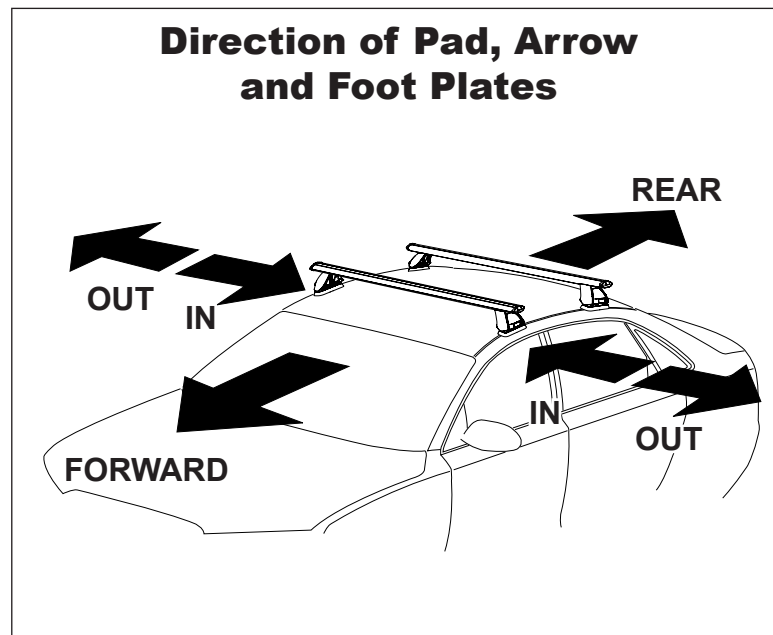

DK368 Rhino-Rack VA, DA, Euro & HD crossbar instruction

Measurement A: CENTRE of door jamb to CENTRE arrow of leg foot plate.

Measurement B: CENTRE of Front leg foot plate arrow to CENTRE of Rear leg foot plate arrow.

Carrying capacity: Roof rack is rated to 75kg. Please refer to manufacturers handbook for your vehicles maximum roof load capacity. Always use the lower of the two figures.

If your vehicle is not listed on this fitting instruction please refer to your countries Rhino-Rack web site for the latest information.

VEHICLE	Date	Measurement A	Measurement B	Load Rating (includes racks 5kg/ 11lbs)
Nissan Maxima 4dr sedan J32	06/09-	250mm / 9,27/32	700mm / 27,9/16"	75kg/ 165lbs
Nissan Teana 4dr sedan J32	08-	250mm / 9,27/32	700mm / 27,9/16"	75kg/ 165lbs