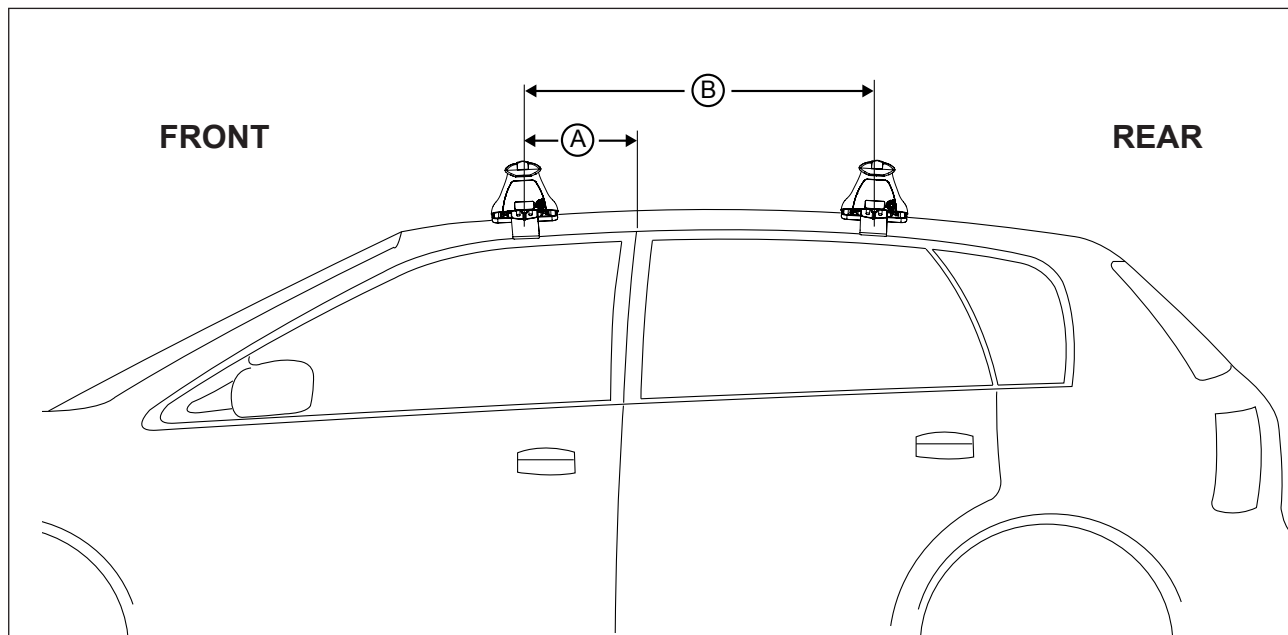

DK368 Rhino-Rack VA, DA, Euro & HD crossbar instruction

IDENTIFICATION CHART

Vehicle	Date	Crossbar	FRONT CROSSBAR					REAR CROSSBAR						
			Front Right Pad/ Clamp	Front Left Pad/ Clamp	Measurement strip length per side	Measurement strip length per side	Measurement Distance (x)	Foot plate arrow direction	Rear Right Pad/ Clamp	Rear Left Pad/ Clamp	Measurement strip length per side	Measurement strip length per side	Measurement Distance (x)	Foot plate arrow direction
Nissan Maxima 4dr sedan J32	06/09-	1180mm	142612 SUB0186	142612 SUB0186	169mm	114mm	906mm / 35,43/64"	OUT	142612 SUB0380	142612 SUB0380	174mm	119mm	916mm / 36,1/16"	OUT
			Arrow FORWARD						Arrow FORWARD					
Nissan Teana 4dr sedan J32	08-	1180mm	142612 SUB0186	142612 SUB0186	169mm	114mm	906mm / 35,43/64"	OUT	142612 SUB0380	142612 SUB0380	174mm	119mm	916mm / 36,1/16"	OUT
			Arrow FORWARD						Arrow FORWARD					

DK368 Rhino-Rack VA, DA, Euro & HD crossbar instruction

Measurement A: CENTRE of door jamb to CENTRE arrow of leg foot plate.

Measurement B: CENTRE of Front leg foot plate arrow to CENTRE of Rear leg foot plate arrow.

Carrying capacity: Roof rack is rated to 75kg. Please refer to manufacturers handbook for your vehicles maximum roof load capacity. Always use the lower of the two figures.

If your vehicle is not listed on this fitting instruction please refer to your countries Rhino-Rack web site for the latest information.

VEHICLE	Date	Measurement A	Measurement B	Load Rating (includes racks 5kg/ 11lbs)
Nissan Maxima 4dr sedan J32	06/09-	250mm / 9,27/32	700mm / 27,9/16"	75kg/ 165lbs
Nissan Teana 4dr sedan J32	08-	250mm / 9,27/32	700mm / 27,9/16"	75kg/ 165lbs