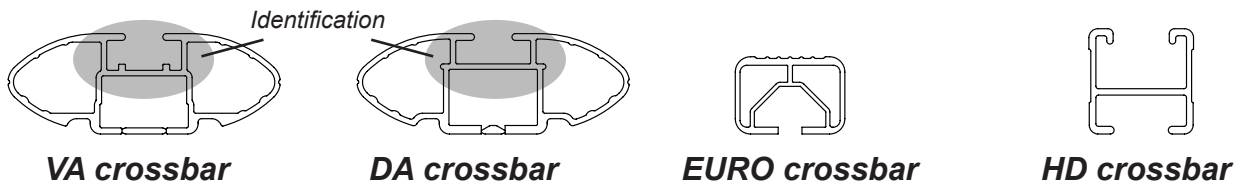

DK368 Rhino-Rack VA, DA, Euro & HD crossbar instruction

IDENTIFICATION CHART

Vehicle	Date	Crossbar	FRONT CROSSBAR					REAR CROSSBAR						
			Front Right Pad/ Clamp	Front Left Pad/ Clamp	Measurement strip length per side	Measurement strip length per side	Measurement Distance (x)	Foot plate arrow direction	Rear Right Pad/ Clamp	Rear Left Pad/ Clamp	Measurement strip length per side	Measurement strip length per side	Measurement Distance (x)	Foot plate arrow direction
Nissan Maxima 4dr sedan J32	06/09-	1180mm	142612 SUB0186	142612 SUB0186	169mm	114mm	906mm / 35,43/64"	OUT	142612 SUB0380	142612 SUB0380	174mm	119mm	916mm / 36,1/16"	OUT
			Arrow FORWARD						Arrow FORWARD					
Nissan Teana 4dr sedan J32	08-	1180mm	142612 SUB0186	142612 SUB0186	169mm	114mm	906mm / 35,43/64"	OUT	142612 SUB0380	142612 SUB0380	174mm	119mm	916mm / 36,1/16"	OUT
			Arrow FORWARD						Arrow FORWARD					

DK368 Rhino-Rack VA, DA, Euro & HD crossbar instruction

Measurement A: CENTRE of door jamb to CENTRE arrow of leg foot plate.

Measurement B: CENTRE of Front leg foot plate arrow to CENTRE of Rear leg foot plate arrow.