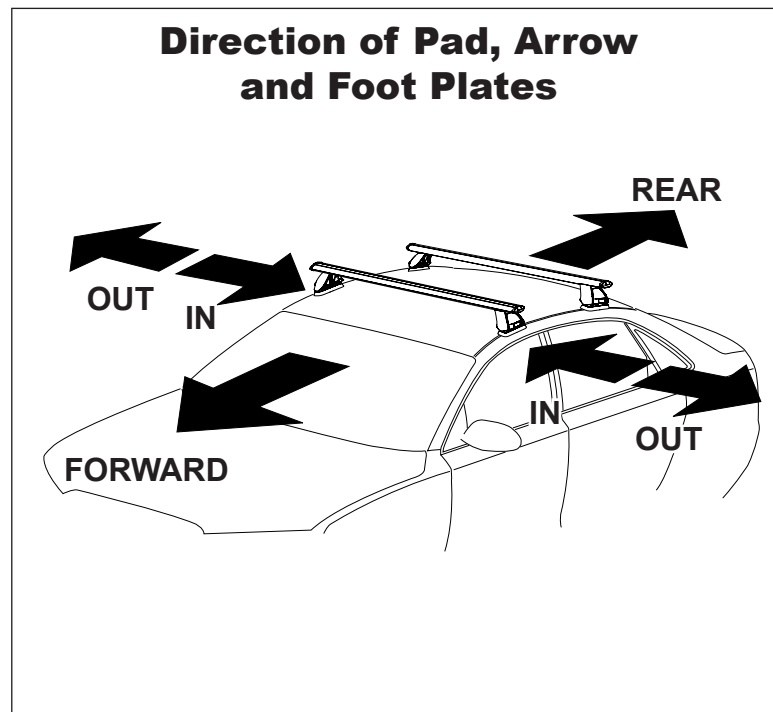

DK367 Rhino-Rack VA, DA, Euro & HD crossbar instruction

Measurement A: CENTRE of door jamb to CENTRE arrow of leg foot plate.

Measurement B: CENTRE of Front leg foot plate arrow to CENTRE of Rear leg foot plate arrow.

Carrying capacity: Roof rack is rated to 75kg. Please refer to manufacturers handbook for your vehicles maximum roof load capacity. Always use the lower of the two figures.

If your vehicle is not listed on this fitting instruction please refer to your countries Rhino-Rack web site for the latest information.

VEHICLE	Date	Measurement A	Measurement B	Load Rating (includes racks 5kg/ 11lbs)
Mitsubishi Mirage 5dr hatch LA	01/13-	340mm / 13,25/64	700mm / 27,9/16"	75kg/ 165lbs
Mitsubishi Mirage 5dr hatch	14-	340mm / 13,25/64	700mm / 27,9/16"	75kg/ 165lbs
Mitsubishi Space Star 5dr hatch	03/13-	340mm / 13,25/64	700mm / 27,9/16"	75kg/ 165lbs