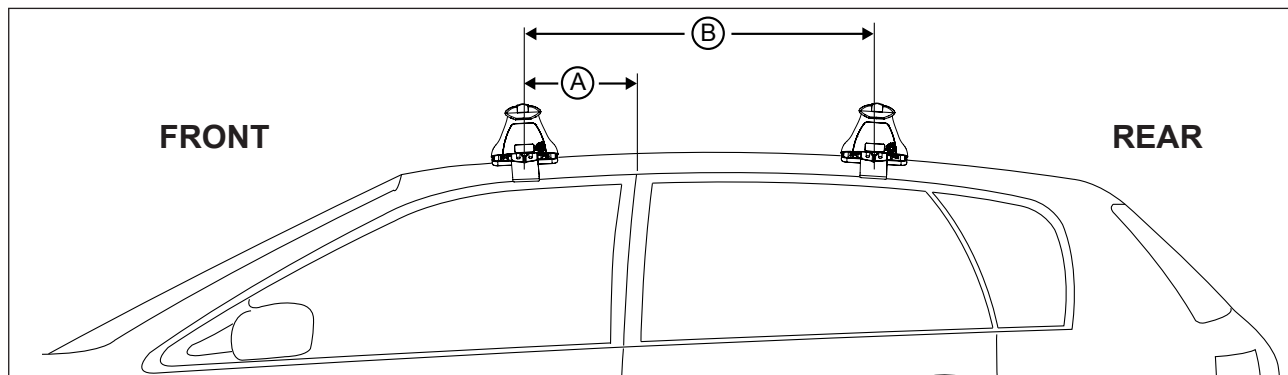

DK367 Rhino-Rack VA, DA, Euro & HD crossbar instruction

Measurement A: CENTRE of door jamb to CENTRE arrow of leg foot plate.

Measurement B: CENTRE of Front leg foot plate arrow to CENTRE of Rear leg foot plate arrow.

Carrying capacity: Roof rack is rated to 75kg. Please refer to manufacturers handbook for your vehicles maximum roof load capacity. Always use the lower of the two figures.

If your vehicle is not listed on this fitting instruction please refer to your countries Rhino-Rack web site for the latest information.

VEHICLE	Date	Measurement A	Measurement B	Load Rating (includes racks 5kg/ 11lbs)
Mitsubishi Mirage 5dr hatch LA	01/13-	340mm / 13,25/64	700mm / 27,9/16"	75kg/ 165lbs
Mitsubishi Mirage 5dr hatch	14-	340mm / 13,25/64	700mm / 27,9/16"	75kg/ 165lbs
Mitsubishi Space Star 5dr hatch	03/13-	340mm / 13,25/64	700mm / 27,9/16"	75kg/ 165lbs