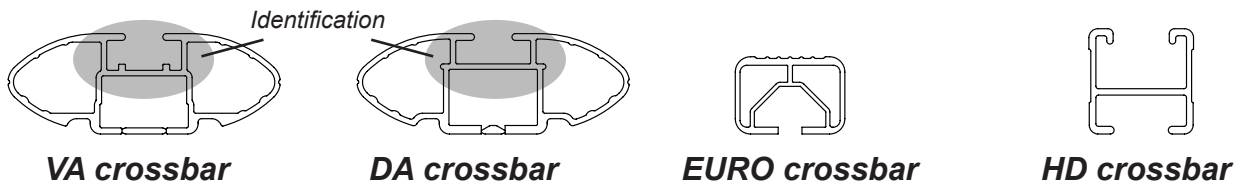

DK367 Rhino-Rack VA, DA, Euro & HD crossbar instruction

IDENTIFICATION CHART

Vehicle	Date	Crossbar	FRONT CROSSBAR					REAR CROSSBAR						
			Front Right Pad/ Clamp	Front Left Pad/ Clamp	Measurement strip length per side	Measurement strip length per side	Measurement Distance (x)	Foot plate arrow direction	Rear Right Pad/ Clamp	Rear Left Pad/ Clamp	Measurement strip length per side	Measurement strip length per side	Measurement Distance (x)	Foot plate arrow direction
Mitsubishi Mirage 5dr hatch LA	01/13-	1180mm	142612 SUB0145	142612 SUB0145	195mm	140mm	958mm / 37,23/32"	OUT	M367 SUB0145	M367 SUB0145	156mm	101mm	880mm / 34,41/64"	OUT
			Arrow FORWARD						Arrow FORWARD					
Mitsubishi Mirage 5dr hatch	14-	1180mm	142612 SUB0145	142612 SUB0145	195mm	140mm	958mm / 37,23/32"	OUT	M367 SUB0145	M367 SUB0145	156mm	101mm	880mm / 34,41/64"	OUT
			Arrow FORWARD						Arrow FORWARD					
Mitsubishi Space Star 5dr hatch	03/13-	1180mm	142612 SUB0145	142612 SUB0145	195mm	140mm	958mm / 37,23/32"	OUT	M367 SUB0145	M367 SUB0145	156mm	101mm	880mm / 34,41/64"	OUT
			Arrow FORWARD						Arrow FORWARD					

DK367 Rhino-Rack VA, DA, Euro & HD crossbar instruction

Measurement A: CENTRE of door jamb to CENTRE arrow of leg foot plate.

Measurement B: CENTRE of Front leg foot plate arrow to CENTRE of Rear leg foot plate arrow.