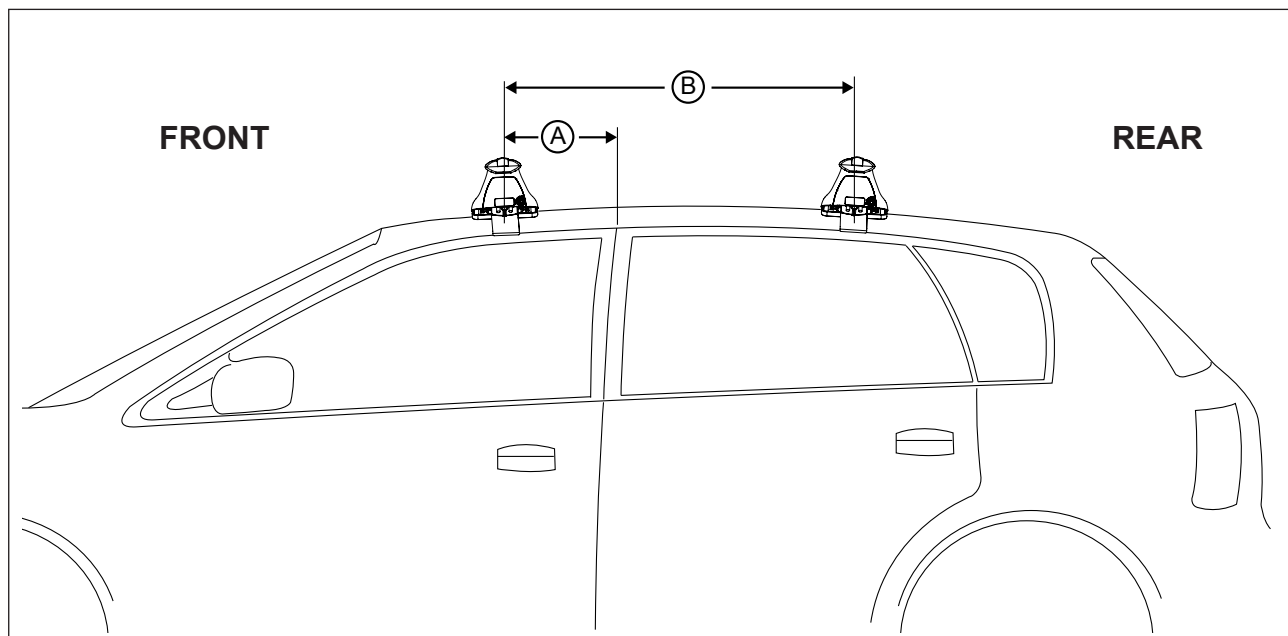

DK364 Rhino-Rack VA, DA, Euro & HD crossbar instruction

Measurement A: CENTRE of door jamb to CENTRE arrow of leg foot plate.

Measurement B: CENTRE of Front leg foot plate arrow to CENTRE of Rear leg foot plate arrow.

Carrying capacity: Roof rack is rated to 75kg. Please refer to manufacturers handbook for your vehicles maximum roof load capacity. Always use the lower of the two figures.

If your vehicle is not listed on this fitting instruction please refer to your countries Rhino-Rack web site for the latest information.

VEHICLE	Date	Measurement A	Measurement B	Load Rating (includes racks 5kg/ 11lbs)
Ssangyong Actyon Sports dual cab	07-	200mm / 7,7/8"	750mm / 29,17/32"	75kg/ 165lbs
Ssangyong Korando Sports dual cab	07-	200mm / 7,7/8"	750mm / 29,17/32"	75kg/ 165lbs