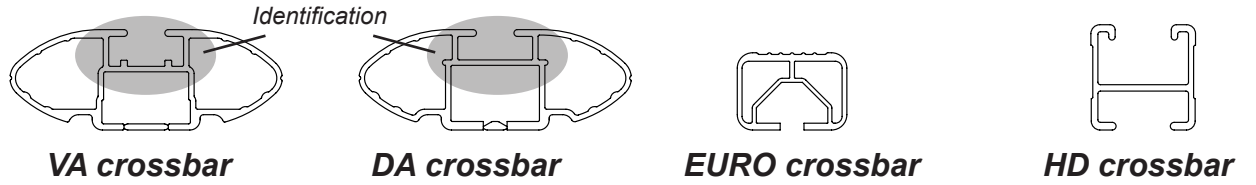

# DK364 Rhino-Rack VA, DA, Euro & HD crossbar instruction

## IDENTIFICATION CHART

Vehicle	Date	Crossbar	FRONT CROSSBAR					REAR CROSSBAR						
			Front Right Pad/ Clamp	Front Left Pad/ Clamp	Measurement strip length per side	Measurement strip length per side	Measurement Distance ( x )	Foot plate arrow direction	Rear Right Pad/ Clamp	Rear Left Pad/ Clamp	Measurement strip length per side	Measurement strip length per side	Measurement Distance ( x )	Foot plate arrow direction
Ssangyong Actyon Sports dual cab	07-	1260mm	142673 SUB0369	142674 SUB0369	193mm	80mm	1034mm / 40,23/32"	OUT	142676 SUB0369	142675 SUB0369	179mm	66mm	1006mm / 39,39/64"	OUT
			Arrow OUT						Arrow OUT					
Ssangyong Korando Sports dual cab	07-	1260mm	142673 SUB0369	142674 SUB0369	193mm	80mm	1034mm / 40,23/32"	OUT	142676 SUB0369	142675 SUB0369	179mm	66mm	1006mm / 39,39/64"	OUT
			Arrow OUT						Arrow OUT					

# DK364 Rhino-Rack VA, DA, Euro & HD crossbar instruction

**Measurement A:** CENTRE of door jamb to CENTRE arrow of leg foot plate.

**Measurement B:** CENTRE of Front leg foot plate arrow to CENTRE of Rear leg foot plate arrow.