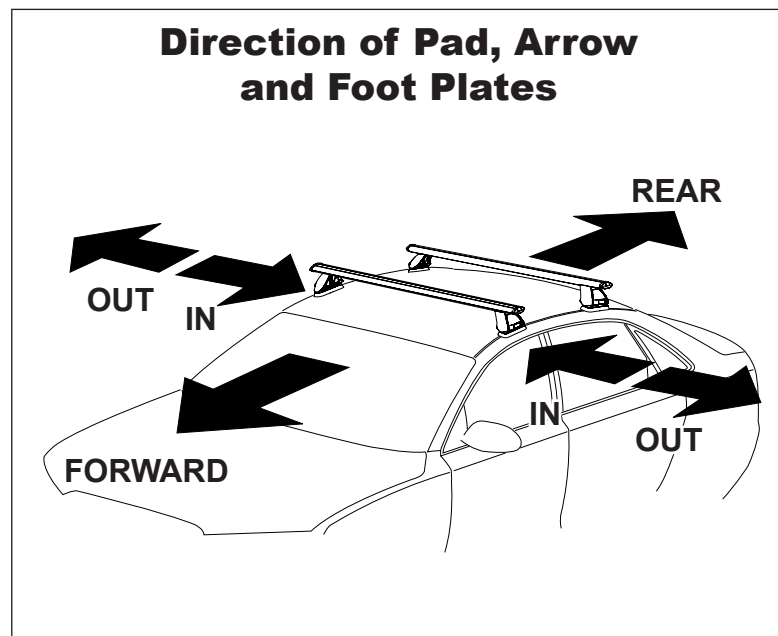

DK364 Rhino-Rack VA, DA, Euro & HD crossbar instruction

Measurement A: CENTRE of door jamb to CENTRE arrow of leg foot plate.

Measurement B: CENTRE of Front leg foot plate arrow to CENTRE of Rear leg foot plate arrow.

Carrying capacity: Roof rack is rated to 75kg. Please refer to manufacturers handbook for your vehicles maximum roof load capacity. Always use the lower of the two figures.

If your vehicle is not listed on this fitting instruction please refer to your countries Rhino-Rack web site for the latest information.

VEHICLE	Date	Measurement A	Measurement B	Load Rating (includes racks 5kg/ 11lbs)
Ssangyong Actyon Sports dual cab	07-	200mm / 7,7/8"	750mm / 29,17/32"	75kg/ 165lbs
Ssangyong Korando Sports dual cab	07-	200mm / 7,7/8"	750mm / 29,17/32"	75kg/ 165lbs