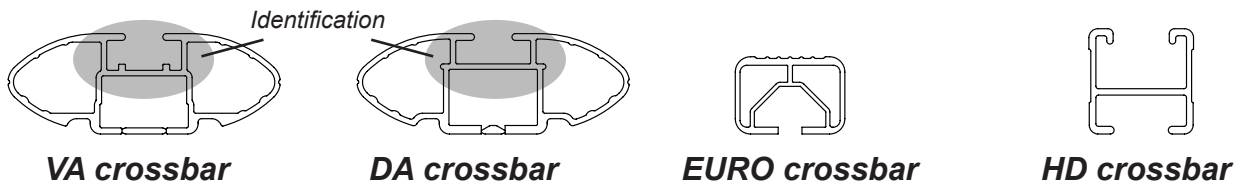

DK353 Rhino-Rack VA, DA, Euro & HD crossbar instruction

IDENTIFICATION CHART

Vehicle	Date	Crossbar	FRONT CROSSBAR					REAR CROSSBAR				
			Front Right Pad/ Clamp	Front Left Pad/ Clamp	Measurement strip length per side	Measurement strip length per side	Measurement Distance (x)	Foot plate arrow direction	Rear Right Pad/ Clamp	Rear Left Pad/ Clamp	Measurement strip length per side	Measurement strip length per side
Chery J3 5dr hatch	9/11-	1260mm	M435 SUB0145	167mm	54mm	982mm / 38,21/32"	OUT	M368 SUB0148	149mm	36mm	946mm / 37,1/4"	OUT
			Arrow FORWARD					Arrow FORWARD				
Chery Cielo 5dr hatch	11-	1260mm	M435 SUB0145	167mm	54mm	982mm / 38,21/32"	OUT	M368 SUB0148	149mm	36mm	946mm / 37,1/4"	OUT
			Arrow FORWARD					Arrow FORWARD				
Speranza M12 5dr hatch	11-	1260mm	M435 SUB0145	167mm	54mm	982mm / 38,21/32"	OUT	M368 SUB0148	149mm	36mm	946mm / 37,1/4"	OUT
			Arrow FORWARD					Arrow FORWARD				

DK353 Rhino-Rack VA, DA, Euro & HD crossbar instruction

Measurement A: CENTRE of door jamb to CENTRE arrow of leg foot plate.

Measurement B: CENTRE of Front leg foot plate arrow to CENTRE of Rear leg foot plate arrow.