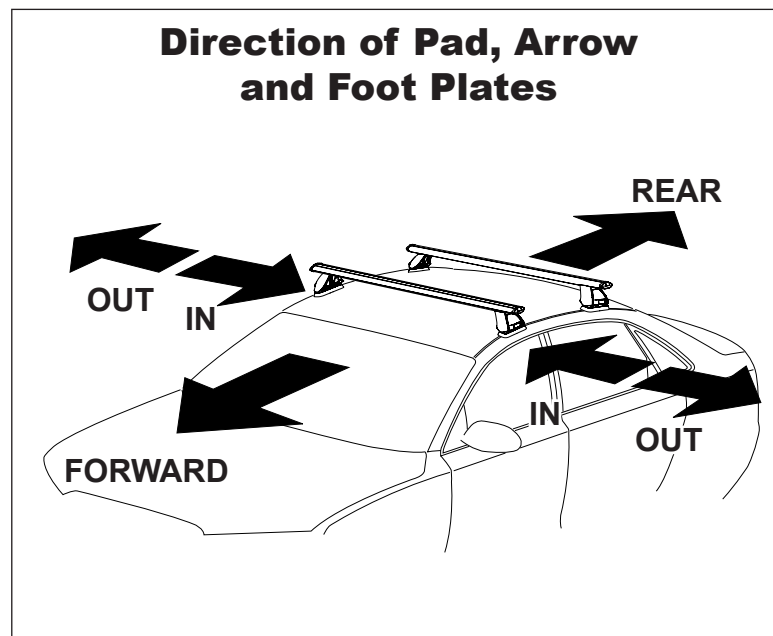

DK353 Rhino-Rack VA, DA, Euro & HD crossbar instruction

Measurement A: CENTRE of door jamb to CENTRE arrow of leg foot plate.

Measurement B: CENTRE of Front leg foot plate arrow to CENTRE of Rear leg foot plate arrow.

Carrying capacity: Roof rack is rated to 75kg. Please refer to manufacturers handbook for your vehicles maximum roof load capacity. Always use the lower of the two figures.

If your vehicle is not listed on this fitting instruction please refer to your countries Rhino-Rack web site for the latest information.

VEHICLE	Date	Measurement A	Measurement B	Load Rating (includes racks 5kg/11lbs)
Chery J3 5dr hatch	9/11-	300mm / 11,13/16"	700mm / 27,9/16"	60kg / 132lbs
Chery Cielo 5dr hatch	11-	300mm / 11,13/16"	700mm / 27,9/16"	60kg / 132lbs
Speranza M12 5dr hatch	11-	300mm / 11,13/16"	700mm / 27,9/16"	60kg / 132lbs