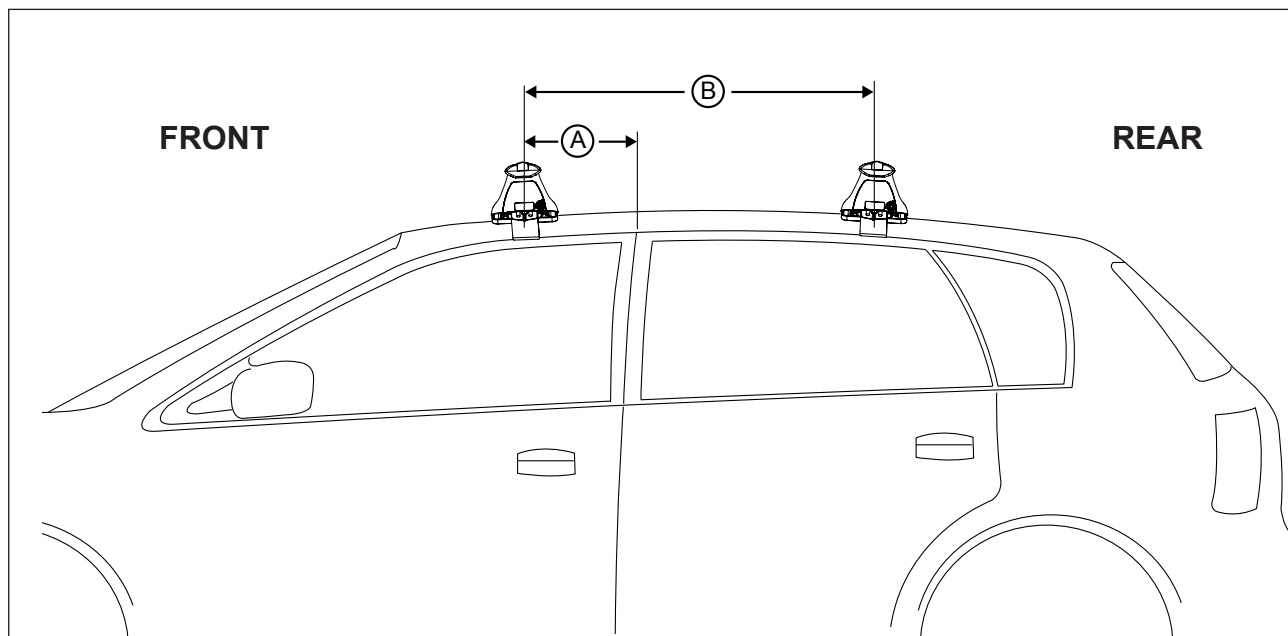

DK353 Rhino-Rack VA, DA, Euro & HD crossbar instruction

IDENTIFICATION CHART

Vehicle	Date	Crossbar	FRONT CROSSBAR					REAR CROSSBAR				
			Front Right Pad/ Clamp	Front Left Pad/ Clamp	Measurement strip length per side	Measurement strip length per side	Measurement Distance (x)	Foot plate arrow direction	Rear Right Pad/ Clamp	Rear Left Pad/ Clamp	Measurement strip length per side	Measurement strip length per side
Chery J3 5dr hatch	9/11-	1260mm	M435 SUB0145	167mm	54mm	982mm / 38,21/32"	OUT	M368 SUB0148	149mm	36mm	946mm / 37,1/4"	OUT
			Arrow FORWARD					Arrow FORWARD				
Chery Cielo 5dr hatch	11-	1260mm	M435 SUB0145	167mm	54mm	982mm / 38,21/32"	OUT	M368 SUB0148	149mm	36mm	946mm / 37,1/4"	OUT
			Arrow FORWARD					Arrow FORWARD				
Speranza M12 5dr hatch	11-	1260mm	M435 SUB0145	167mm	54mm	982mm / 38,21/32"	OUT	M368 SUB0148	149mm	36mm	946mm / 37,1/4"	OUT
			Arrow FORWARD					Arrow FORWARD				

DK353 Rhino-Rack VA, DA, Euro & HD crossbar instruction

Measurement A: CENTRE of door jamb to CENTRE arrow of leg foot plate.

Measurement B: CENTRE of Front leg foot plate arrow to CENTRE of Rear leg foot plate arrow.

Carrying capacity: Roof rack is rated to 75kg. Please refer to manufacturers handbook for your vehicles maximum roof load capacity. Always use the lower of the two figures.

If your vehicle is not listed on this fitting instruction please refer to your countries Rhino-Rack web site for the latest information.

VEHICLE	Date	Measurement A	Measurement B	Load Rating (includes racks 5kg/11lbs)
Chery J3 5dr hatch	9/11-	300mm / 11,13/16"	700mm / 27,9/16"	60kg / 132lbs
Chery Cielo 5dr hatch	11-	300mm / 11,13/16"	700mm / 27,9/16"	60kg / 132lbs
Speranza M12 5dr hatch	11-	300mm / 11,13/16"	700mm / 27,9/16"	60kg / 132lbs