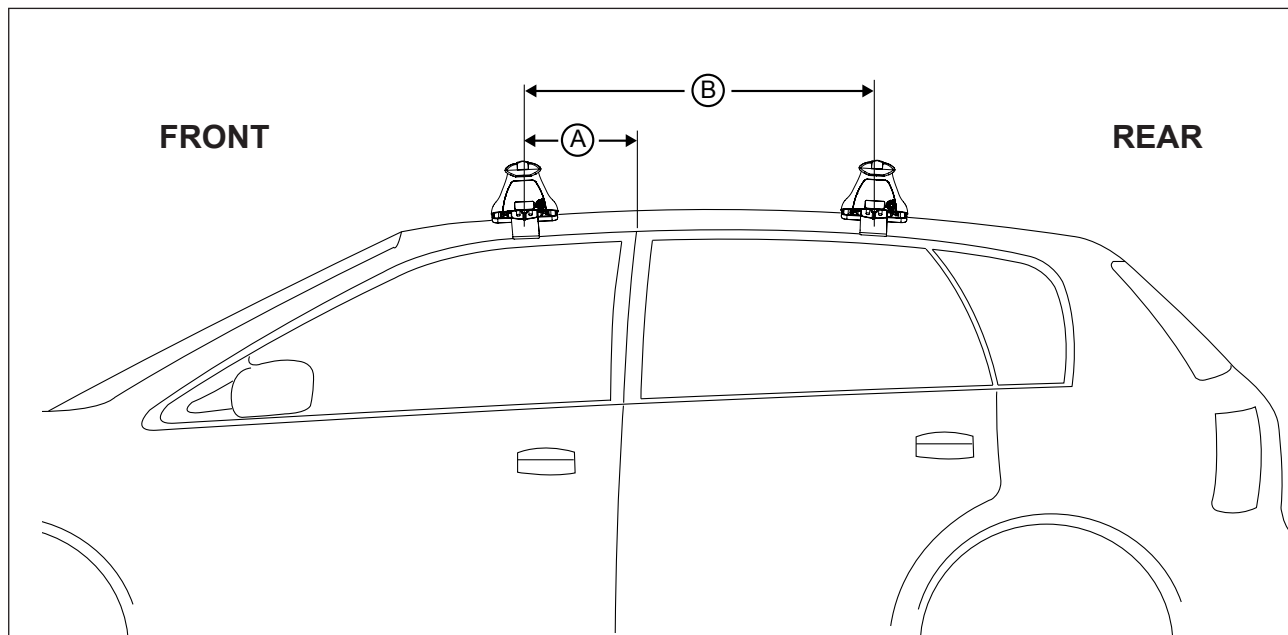

DK352 Rhino-Rack VA, DA, Euro & HD crossbar instruction

IDENTIFICATION CHART

Vehicle	Date	Crossbar	FRONT CROSSBAR					REAR CROSSBAR				
			Front Right Pad/ Clamp	Front Left Pad/ Clamp	Measurement strip length per side	Measurement strip length per side	Measurement Distance (x)	Foot plate arrow direction	Rear Right Pad/ Clamp	Rear Left Pad/ Clamp	Measurement strip length per side	Measurement strip length per side
Hyundai i30 Tourer GD 4dr wagon AU/ NZ	02/13-	1260mm	142617 SUB0264	190mm	77mm	1028mm / 40,15/32"	OUT	142617 SUB0256	168mm	55mm	984mm / 38,3/4"	OUT
			Arrow OUT					Arrow OUT				
Hyundai i30 Tourer GD 4dr wagon UK/ EUR	13-	1260mm	142617 SUB0264	190mm	77mm	1028mm / 40,15/32"	OUT	142617 SUB0256	168mm	55mm	984mm / 38,3/4"	OUT
			Arrow OUT					Arrow OUT				

DK352 Rhino-Rack VA, DA, Euro & HD crossbar instruction

Measurement A: CENTRE of door jamb to CENTRE arrow of leg foot plate.

Measurement B: CENTRE of Front leg foot plate arrow to CENTRE of Rear leg foot plate arrow.

Carrying capacity: Roof rack is rated to 75kg. Please refer to manufacturers handbook for your vehicles maximum roof load capacity. Always use the lower of the two figures.

If your vehicle is not listed on this fitting instruction please refer to your countries Rhino-Rack web site for the latest information.

VEHICLE	Date	Measurement A	Measurement B	Load Rating (includes racks 5kg/11lbs)
Hyundai i30 Tourer GD 4dr wagon AU/ NZ	2/13-	75mm / 2,61/64"	660mm / 25,63/64"	75kg / 165lbs
Hyundai i30 Tourer GD 4dr wagon UK/ EUR	13-	75mm / 2,61/64"	660mm / 25,63/64"	75kg / 165lbs