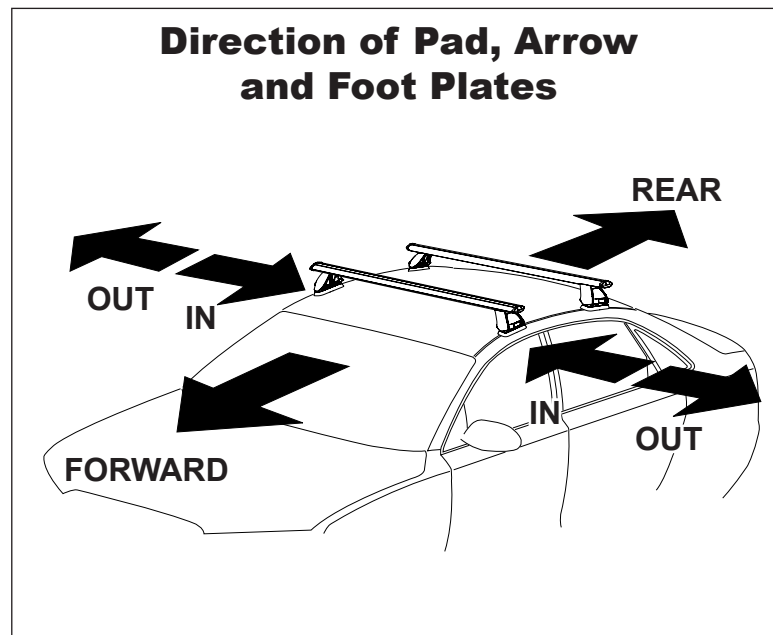

DK352 Rhino-Rack VA, DA, Euro & HD crossbar instruction

Measurement A: CENTRE of door jamb to CENTRE arrow of leg foot plate.

Measurement B: CENTRE of Front leg foot plate arrow to CENTRE of Rear leg foot plate arrow.

Carrying capacity: Roof rack is rated to 75kg. Please refer to manufacturers handbook for your vehicles maximum roof load capacity. Always use the lower of the two figures.

If your vehicle is not listed on this fitting instruction please refer to your countries Rhino-Rack web site for the latest information.

VEHICLE	Date	Measurement A	Measurement B	Load Rating (includes racks 5kg/11lbs)
Hyundai i30 Tourer GD 4dr wagon AU/ NZ	2/13-	75mm / 2,61/64"	660mm / 25,63/64"	75kg / 165lbs
Hyundai i30 Tourer GD 4dr wagon UK/ EUR	13-	75mm / 2,61/64"	660mm / 25,63/64"	75kg / 165lbs