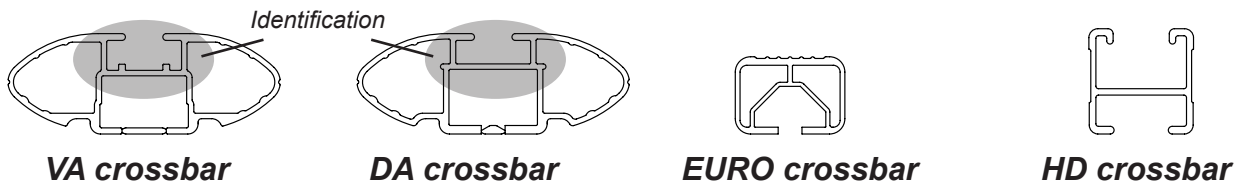

DK352 Rhino-Rack VA, DA, Euro & HD crossbar instruction

IDENTIFICATION CHART

Vehicle	Date	Crossbar	FRONT CROSSBAR					REAR CROSSBAR				
			Front Right Pad/ Clamp	Front Left Pad/ Clamp	Measurement strip length per side	Measurement strip length per side	Measurement Distance (x)	Foot plate arrow direction	Rear Right Pad/ Clamp	Rear Left Pad/ Clamp	Measurement strip length per side	Measurement strip length per side
Hyundai i30 Tourer GD 4dr wagon AU/ NZ	02/13-	1260mm	142617 SUB0264	190mm	77mm	1028mm / 40,15/32"	OUT	142617 SUB0256	168mm	55mm	984mm / 38,3/4"	OUT
			Arrow OUT					Arrow OUT				
Hyundai i30 Tourer GD 4dr wagon UK/ EUR	13-	1260mm	142617 SUB0264	190mm	77mm	1028mm / 40,15/32"	OUT	142617 SUB0256	168mm	55mm	984mm / 38,3/4"	OUT
			Arrow OUT					Arrow OUT				

DK352 Rhino-Rack VA, DA, Euro & HD crossbar instruction

Measurement A: CENTRE of door jamb to CENTRE arrow of leg foot plate.

Measurement B: CENTRE of Front leg foot plate arrow to CENTRE of Rear leg foot plate arrow.