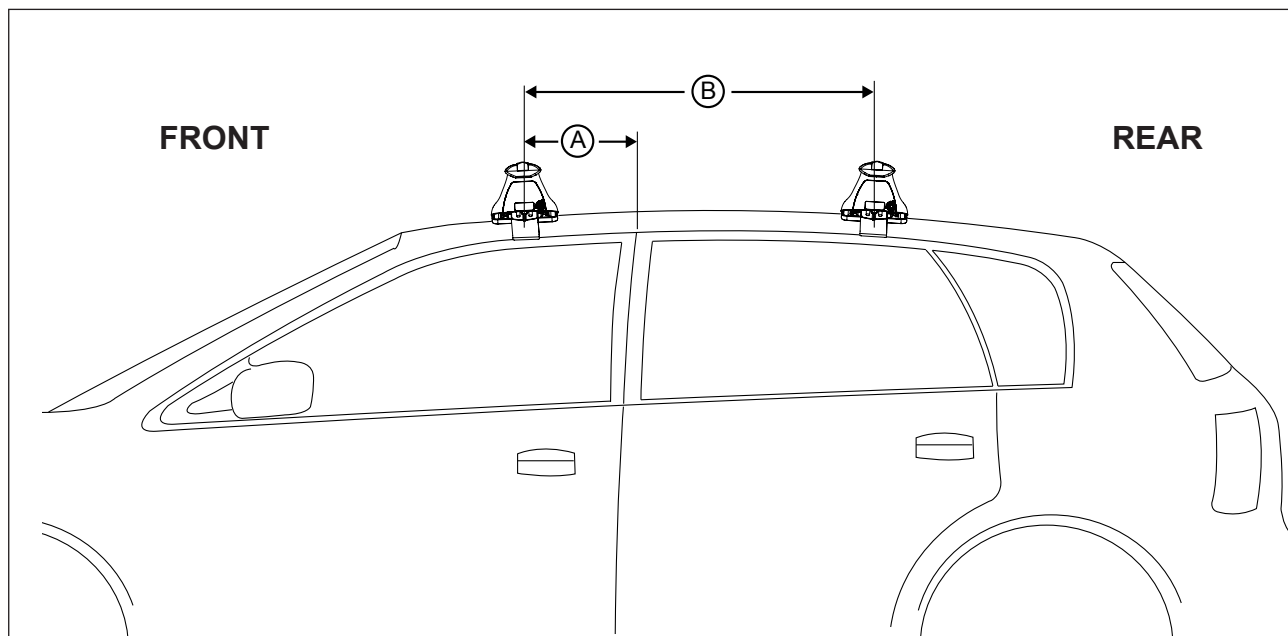

DK348 Rhino-Rack VA, DA, Euro & HD crossbar instruction

IDENTIFICATION CHART

Vehicle	Date	Crossbar	FRONT CROSSBAR						REAR CROSSBAR					
			Front Right Pad/ Clamp	Front Left Pad/ Clamp	Measurement strip length per side	Measurement strip length per side	Measurement Distance (x)	Foot plate arrow direction	Rear Right Pad/ Clamp	Rear Left Pad/ Clamp	Measurement strip length per side	Measurement strip length per side	Measurement Distance (x)	Foot plate arrow direction
Hyundai i40 4dr sedan VF (AU) (excl Panoramic glass roof)	06/12-	1260mm	142673 SUB0369	142674 SUB0369	176mm	63mm	1000mm / 39,3/8"	OUT	142675 SUB0262	142676 SUB0262	160mm	47mm	968mm / 38,7/64"	OUT
			Arrow FORWARD						Arrow FORWARD					
Hyundai i40 4dr saloon VF (UK/EUR) (excl Panoramic glass roof)	12-	1260mm	142673 SUB0369	142674 SUB0369	176mm	63mm	1000mm / 39,3/8"	OUT	142675 SUB0262	142676 SUB0262	160mm	47mm	968mm / 38,7/64"	OUT
			Arrow FORWARD						Arrow FORWARD					

DK348 Rhino-Rack VA, DA, Euro & HD crossbar instruction

Measurement A: CENTRE of door jamb to CENTRE arrow of leg foot plate.

Measurement B: CENTRE of Front leg foot plate arrow to CENTRE of Rear leg foot plate arrow.

Carrying capacity: Roof rack is rated to 75kg. Please refer to manufacturers handbook for your vehicles maximum roof load capacity. Always use the lower of the two figures.

If your vehicle is not listed on this fitting instruction please refer to your countries Rhino-Rack web site for the latest information.

VEHICLE	Date	Measurement A	Measurement B	Load Rating (includes racks 5kg/11lbs)
Hyundai i40 4dr sedan VF (AU) <i>(excludes Panoramic glass roof)</i>	06/12-	300mm / 11,13/16"	700mm / 27,9/16"	75kg / 165lbs
Hyundai i40 4dr saloon VF (UK/ EUR) <i>(excludes Panoramic glass roof)</i>	12-	300mm / 11,13/16"	700mm / 27,9/16"	75kg / 165lbs