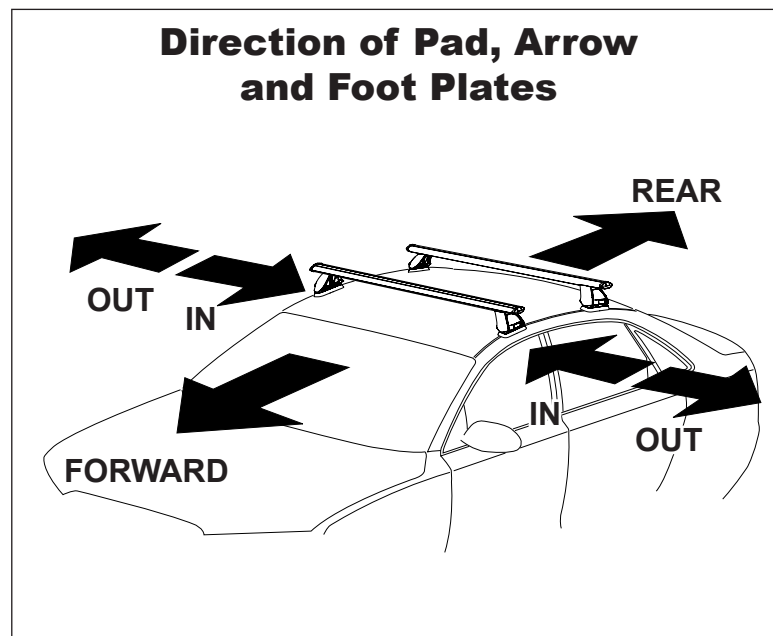

DK348 Rhino-Rack VA, DA, Euro & HD crossbar instruction

Measurement A: CENTRE of door jamb to CENTRE arrow of leg foot plate.

Measurement B: CENTRE of Front leg foot plate arrow to CENTRE of Rear leg foot plate arrow.

Carrying capacity: Roof rack is rated to 75kg. Please refer to manufacturers handbook for your vehicles maximum roof load capacity. Always use the lower of the two figures.

If your vehicle is not listed on this fitting instruction please refer to your countries Rhino-Rack web site for the latest information.

VEHICLE	Date	Measurement A	Measurement B	Load Rating (includes racks 5kg/11lbs)
Hyundai i40 4dr sedan VF (AU) <i>(excludes Panoramic glass roof)</i>	06/12-	300mm / 11,13/16"	700mm / 27,9/16"	75kg / 165lbs
Hyundai i40 4dr saloon VF (UK/ EUR) <i>(excludes Panoramic glass roof)</i>	12-	300mm / 11,13/16"	700mm / 27,9/16"	75kg / 165lbs