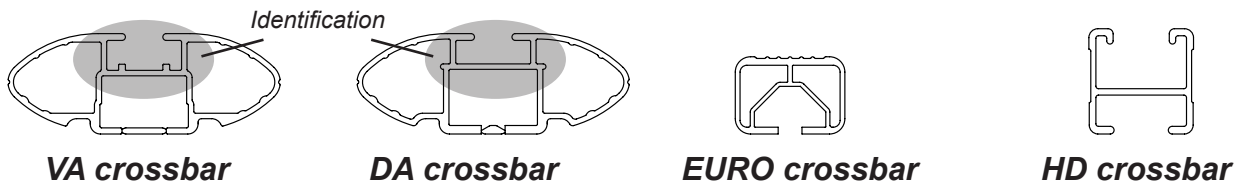

DK348 Rhino-Rack VA, DA, Euro & HD crossbar instruction

IDENTIFICATION CHART

Vehicle	Date	Crossbar	FRONT CROSSBAR						REAR CROSSBAR					
			Front Right Pad/ Clamp	Front Left Pad/ Clamp	Measurement strip length per side	Measurement strip length per side	Measurement Distance (x)	Foot plate arrow direction	Rear Right Pad/ Clamp	Rear Left Pad/ Clamp	Measurement strip length per side	Measurement strip length per side	Measurement Distance (x)	Foot plate arrow direction
Hyundai i40 4dr sedan VF (AU) (excl Panoramic glass roof)	06/12-	1260mm	142673 SUB0369	142674 SUB0369	176mm	63mm	1000mm / 39,3/8"	OUT	142675 SUB0262	142676 SUB0262	160mm	47mm	968mm / 38,7/64"	OUT
			Arrow FORWARD						Arrow FORWARD					
Hyundai i40 4dr saloon VF (UK/EUR) (excl Panoramic glass roof)	12-	1260mm	142673 SUB0369	142674 SUB0369	176mm	63mm	1000mm / 39,3/8"	OUT	142675 SUB0262	142676 SUB0262	160mm	47mm	968mm / 38,7/64"	OUT
			Arrow FORWARD						Arrow FORWARD					

DK348 Rhino-Rack VA, DA, Euro & HD crossbar instruction

Measurement A: CENTRE of door jamb to CENTRE arrow of leg foot plate.

Measurement B: CENTRE of Front leg foot plate arrow to CENTRE of Rear leg foot plate arrow.