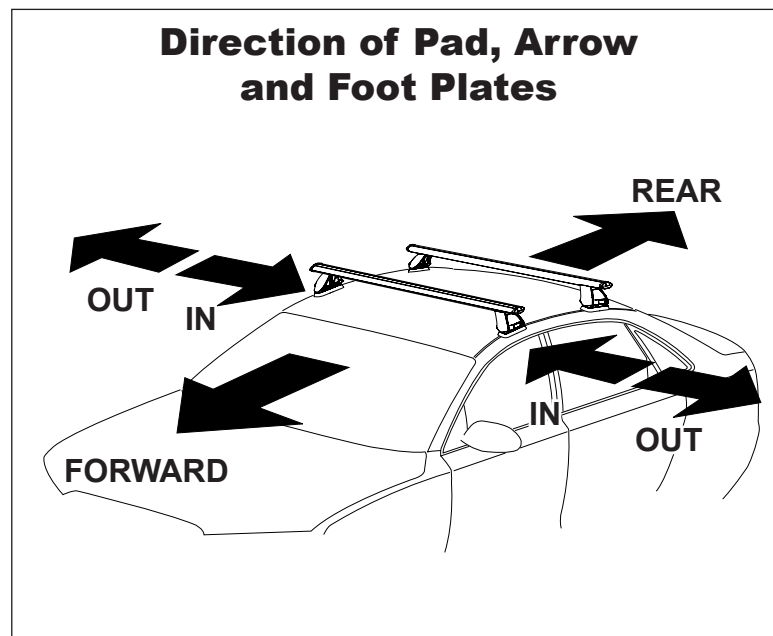

DK346 Rhino-Rack VA, DA, Euro & HD crossbar instruction

Measurement A: CENTRE of door jamb to CENTRE arrow of leg foot plate.

Measurement B: CENTRE of Front leg foot plate arrow to CENTRE of Rear leg foot plate arrow.

Carrying capacity: Roof rack is rated to 75kg. Please refer to manufacturers handbook for your vehicles maximum roof load capacity. Always use the lower of the two figures.

If your vehicle is not listed on this fitting instruction please refer to your countries Rhino-Rack web site for the latest information.

VEHICLE	Date	Measurement A	Measurement B	Load Rating (includes racks 5kg/11lbs)
Holden Cruze 5dr hatch JH	11/11-	240mm / 9,29/64"	700mm / 27,9/16"	75kg / 165lbs
Chevrolet Cruze 5dr hatch	11-	240mm / 9,29/64"	700mm / 27,9/16"	75kg / 165lbs