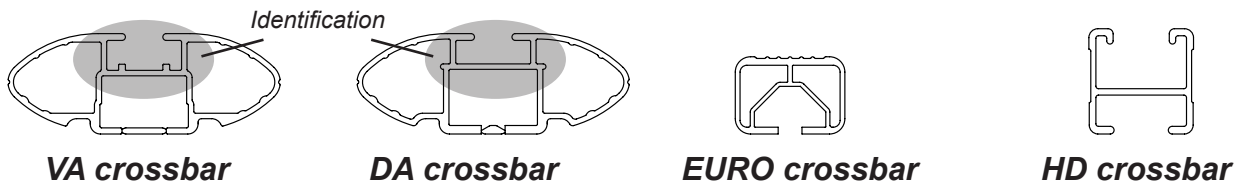

DK346 Rhino-Rack VA, DA, Euro & HD crossbar instruction

IDENTIFICATION CHART

Vehicle	Date	Crossbar	FRONT CROSSBAR					REAR CROSSBAR						
			Front Right Pad/ Clamp	Front Left Pad/ Clamp	Measurement strip length per side	Measurement strip length per side	Measurement Distance (x)	Foot plate arrow direction	Rear Right Pad/ Clamp	Rear Left Pad/ Clamp	Measurement strip length per side	Measurement strip length per side	Measurement Distance (x)	Foot plate arrow direction
Holden Cruze 5dr hatch JH	11/11-	1180mm	M282 SUB0256	M281 SUB0256	166mm	111mm	900mm / 35,7/16"	OUT	M284 SUB0458	M283 SUB0458	144mm	89mm	856mm / 33,45/64"	OUT
			Arrow FORWARD						Arrow FORWARD					
Chevrolet Cruze 5dr hatch	11-	1180mm	M282 SUB0256	M281 SUB0256	166mm	111mm	900mm / 35,7/16"	OUT	M284 SUB0458	M283 SUB0458	144mm	89mm	856mm / 33,45/64"	OUT
			Arrow FORWARD						Arrow FORWARD					

DK346 Rhino-Rack VA, DA, Euro & HD crossbar instruction

Measurement A: CENTRE of door jamb to CENTRE arrow of leg foot plate.

Measurement B: CENTRE of Front leg foot plate arrow to CENTRE of Rear leg foot plate arrow.