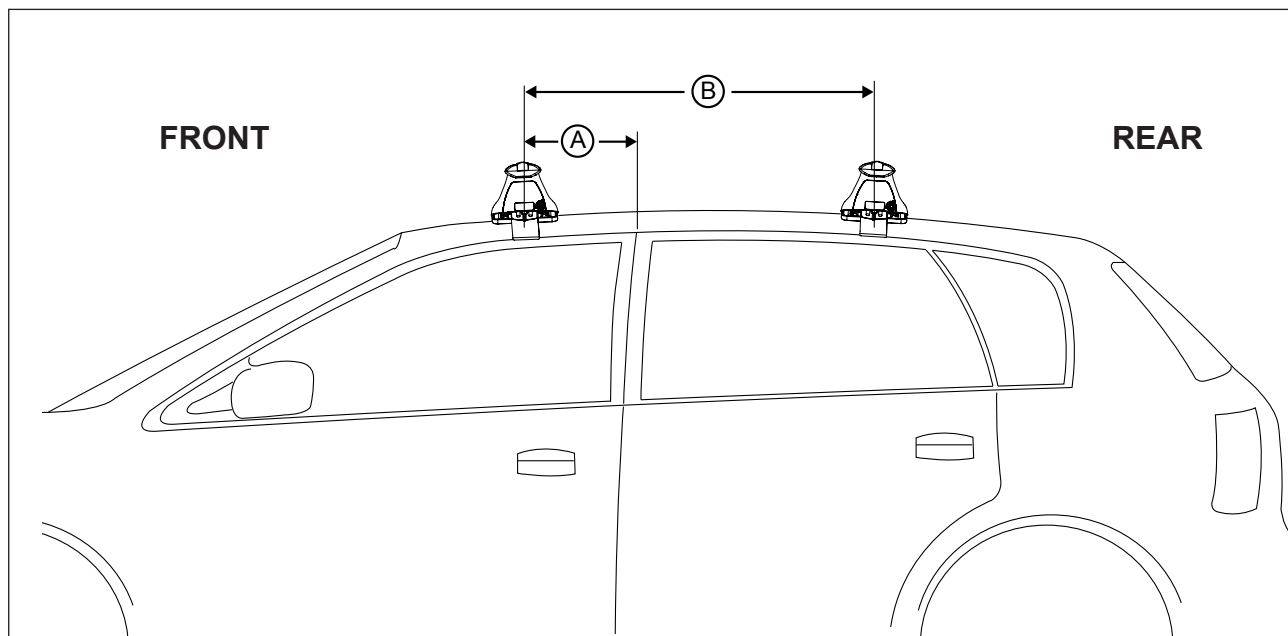

DK346 Rhino-Rack VA, DA, Euro & HD crossbar instruction

IDENTIFICATION CHART

Vehicle	Date	Crossbar	FRONT CROSSBAR					REAR CROSSBAR						
			Front Right Pad/ Clamp	Front Left Pad/ Clamp	Measurement strip length per side	Measurement strip length per side	Measurement Distance (x)	Foot plate arrow direction	Rear Right Pad/ Clamp	Rear Left Pad/ Clamp	Measurement strip length per side	Measurement strip length per side	Measurement Distance (x)	Foot plate arrow direction
Holden Cruze 5dr hatch JH	11/11-	1180mm	M282 SUB0256	M281 SUB0256	166mm	111mm	900mm / 35,7/16"	OUT	M284 SUB0458	M283 SUB0458	144mm	89mm	856mm / 33,45/64"	OUT
			Arrow FORWARD						Arrow FORWARD					
Chevrolet Cruze 5dr hatch	11-	1180mm	M282 SUB0256	M281 SUB0256	166mm	111mm	900mm / 35,7/16"	OUT	M284 SUB0458	M283 SUB0458	144mm	89mm	856mm / 33,45/64"	OUT
			Arrow FORWARD						Arrow FORWARD					

DK346 Rhino-Rack VA, DA, Euro & HD crossbar instruction

Measurement A: CENTRE of door jamb to CENTRE arrow of leg foot plate.

Measurement B: CENTRE of Front leg foot plate arrow to CENTRE of Rear leg foot plate arrow.

Carrying capacity: Roof rack is rated to 75kg. Please refer to manufacturers handbook for your vehicles maximum roof load capacity. Always use the lower of the two figures.

If your vehicle is not listed on this fitting instruction please refer to your countries Rhino-Rack web site for the latest information.

VEHICLE	Date	Measurement A	Measurement B	Load Rating (includes racks 5kg/11lbs)
Holden Cruze 5dr hatch JH	11/11-	240mm / 9,29/64"	700mm / 27,9/16"	75kg / 165lbs
Chevrolet Cruze 5dr hatch	11-	240mm / 9,29/64"	700mm / 27,9/16"	75kg / 165lbs