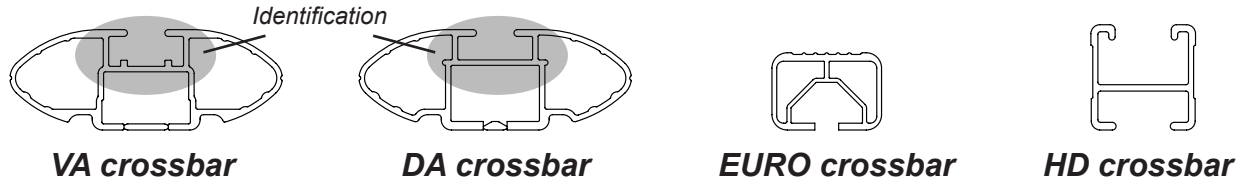

# DK344 Rhino-Rack VA, DA, Euro & HD crossbar instruction

## IDENTIFICATION CHART

Vehicle	Date	Crossbar	FRONT CROSSBAR					REAR CROSSBAR					
			Front Right Pad/ Clamp	Front Left Pad/ Clamp	Measurement strip length per side	Measurement strip length per side	Measurement Distance ( x )	Foot plate arrow direction	Rear Right Pad/ Clamp	Rear Left Pad/ Clamp	Measurement strip length per side	Measurement strip length per side	Measurement Distance ( x )
Subaru Liberty 4dr wagon	09/09-	1260mm	142697 SUB0256	142696 SUB0256	197mm	84mm	1042mm / 41,1/32"	OUT	M368 SUB0256	180mm	67mm	1008mm / 39,11/16"	OUT
			Arrow FORWARD						Arrow FORWARD				
Subaru Legacy 4dr wagon	10-	1260mm	142697 SUB0256	142696 SUB0256	197mm	84mm	1042mm / 41,1/32"	OUT	M368 SUB0256	180mm	67mm	1008mm / 39,11/16"	OUT
			Arrow FORWARD						Arrow FORWARD				

# DK344 Rhino-Rack VA, DA, Euro & HD crossbar instruction

**Measurement A:** CENTRE of door jamb to CENTRE arrow of leg foot plate.

**Measurement B:** CENTRE of Front leg foot plate arrow to CENTRE of Rear leg foot plate arrow.