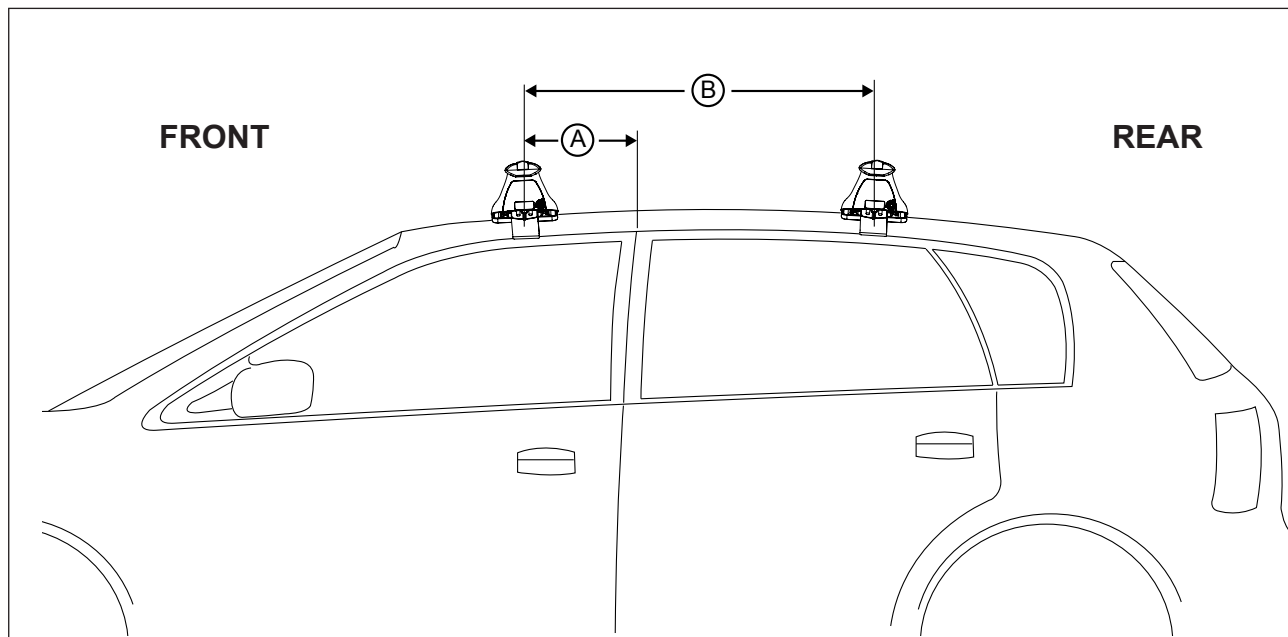

DK344 Rhino-Rack VA, DA, Euro & HD crossbar instruction

Measurement A: CENTRE of door jamb to CENTRE arrow of leg foot plate.

Measurement B: CENTRE of Front leg foot plate arrow to CENTRE of Rear leg foot plate arrow.

Carrying capacity: Roof rack is rated to 75kg. Please refer to manufacturers handbook for your vehicles maximum roof load capacity. Always use the lower of the two figures.

If your vehicle is not listed on this fitting instruction please refer to your countries Rhino-Rack web site for the latest information.

VEHICLE	Date	Measurement A	Measurement B	Load Rating (includes racks 5kg/11lbs)
Subaru Liberty 4dr wagon	09/09-	250mm / 9,27/32"	750mm / 29,17/32"	75kg / 165lbs
Subaru Legacy 4dr wagon	10-	250mm / 9,27/32"	750mm / 29,17/32"	75kg / 165lbs