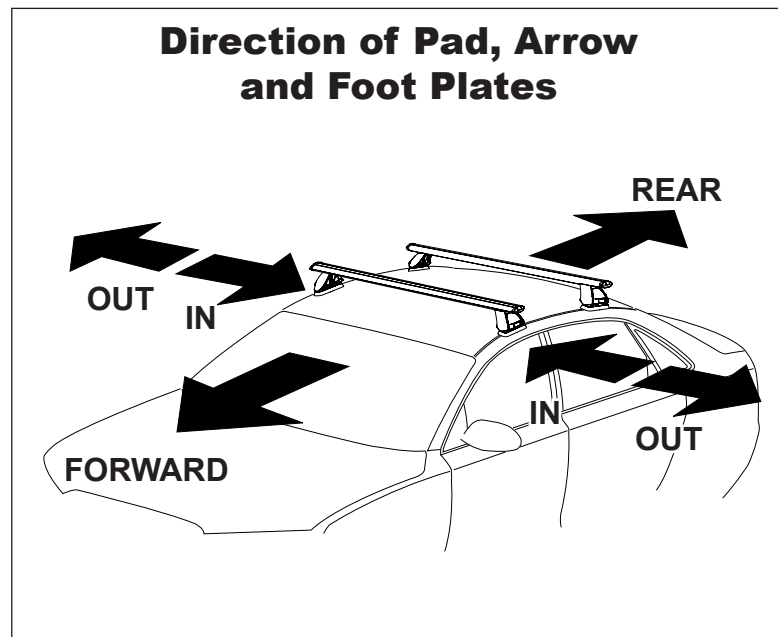

DK344 Rhino-Rack VA, DA, Euro & HD crossbar instruction

Measurement A: CENTRE of door jamb to CENTRE arrow of leg foot plate.

Measurement B: CENTRE of Front leg foot plate arrow to CENTRE of Rear leg foot plate arrow.

Carrying capacity: Roof rack is rated to 75kg. Please refer to manufacturers handbook for your vehicles maximum roof load capacity. Always use the lower of the two figures.

If your vehicle is not listed on this fitting instruction please refer to your countries Rhino-Rack web site for the latest information.

VEHICLE	Date	Measurement A	Measurement B	Load Rating (includes racks 5kg/11lbs)
Subaru Liberty 4dr wagon	09/09-	250mm / 9,27/32"	750mm / 29,17/32"	75kg / 165lbs
Subaru Legacy 4dr wagon	10-	250mm / 9,27/32"	750mm / 29,17/32"	75kg / 165lbs