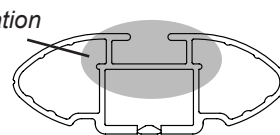

DK336 Rhino-Rack VA, DA, Euro & HD crossbar instruction

IDENTIFICATION CHART

VA crossbar

DA crossbar

EURO crossbar

HD crossbar

Vehicle	Date	Crossbar	FRONT CROSSBAR					REAR CROSSBAR						
			Front Right Pad/Clamp	Front Left Pad/Clamp	Measurement strip length per side	Measurement strip length per side	Measurement Distance (x)	Foot plate arrow direction	Rear Right Pad/Clamp	Rear Left Pad/Clamp	Measurement strip length per side	Measurement strip length per side	Measurement Distance (x)	Foot plate arrow direction
Hyundai Accent 4dr Sedan	2012-	1180mm	142673 SUB0256	142674 SUB0256	169mm	114mm	906mm / 35,43/64"	OUT	142674 SUB0256	142673 SUB0256	174mm	119mm	916mm / 36,1/16"	OUT

DK336 Rhino-Rack VA, DA, Euro & HD crossbar instruction

Measurement A: CENTRE of door jamb to CENTRE arrow of leg foot plate.

Measurement B: CENTRE of Front leg foot plate arrow to CENTRE of Rear leg foot plate arrow.