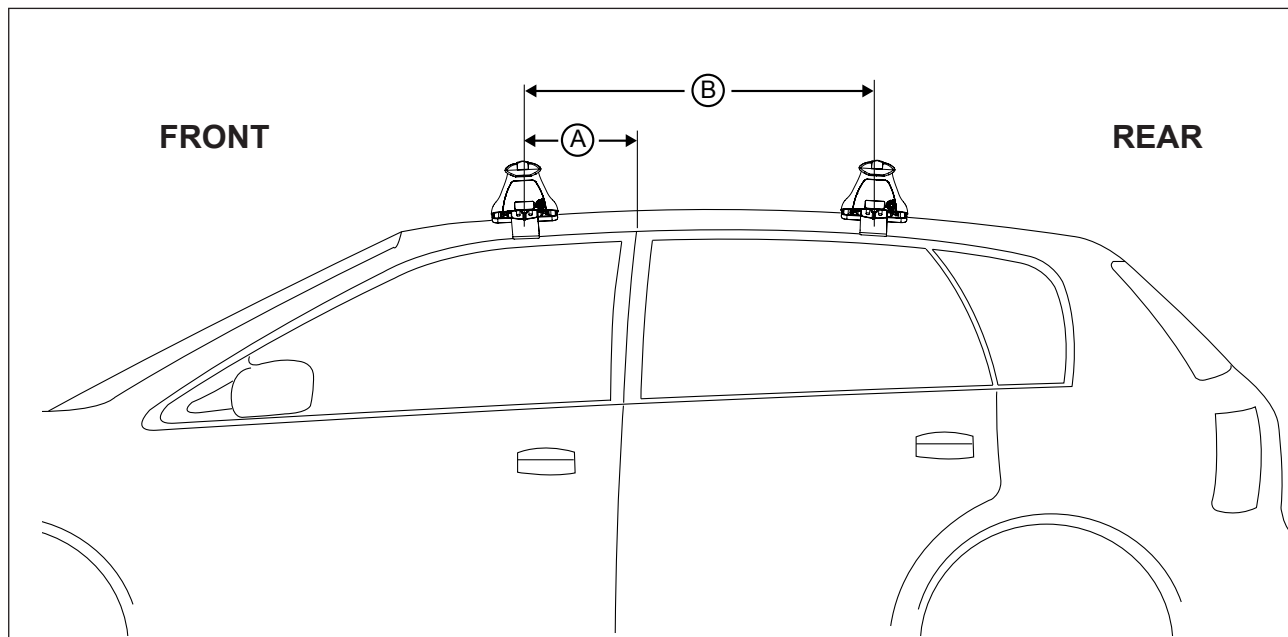

DK336 Rhino-Rack VA, DA, Euro & HD crossbar instruction

IDENTIFICATION CHART

VA crossbar

DA crossbar

EURO crossbar

HD crossbar

Vehicle	Date	Crossbar	FRONT CROSSBAR					REAR CROSSBAR						
			Front Right Pad/Clamp	Front Left Pad/Clamp	Measurement strip length per side	Measurement strip length per side	Measurement Distance (x)	Foot plate arrow direction	Rear Right Pad/Clamp	Rear Left Pad/Clamp	Measurement strip length per side	Measurement strip length per side	Measurement Distance (x)	Foot plate arrow direction
Hyundai Accent 4dr Sedan	2012-	1180mm	142673 SUB0256	142674 SUB0256	169mm	114mm	906mm / 35,43/64"	OUT	142674 SUB0256	142673 SUB0256	174mm	119mm	916mm / 36,1/16"	OUT

DK336 Rhino-Rack VA, DA, Euro & HD crossbar instruction

Measurement A: CENTRE of door jamb to CENTRE arrow of leg foot plate.

Measurement B: CENTRE of Front leg foot plate arrow to CENTRE of Rear leg foot plate arrow.

VEHICLE	Date	Measurement A	Measurement B	Load Rating (includes racks 5kg/11lbs)
Acura RDX 5dr SUV	2012-	250mm / 9,27/32"	650mm / 25,19/32"	75kg / 165lbs