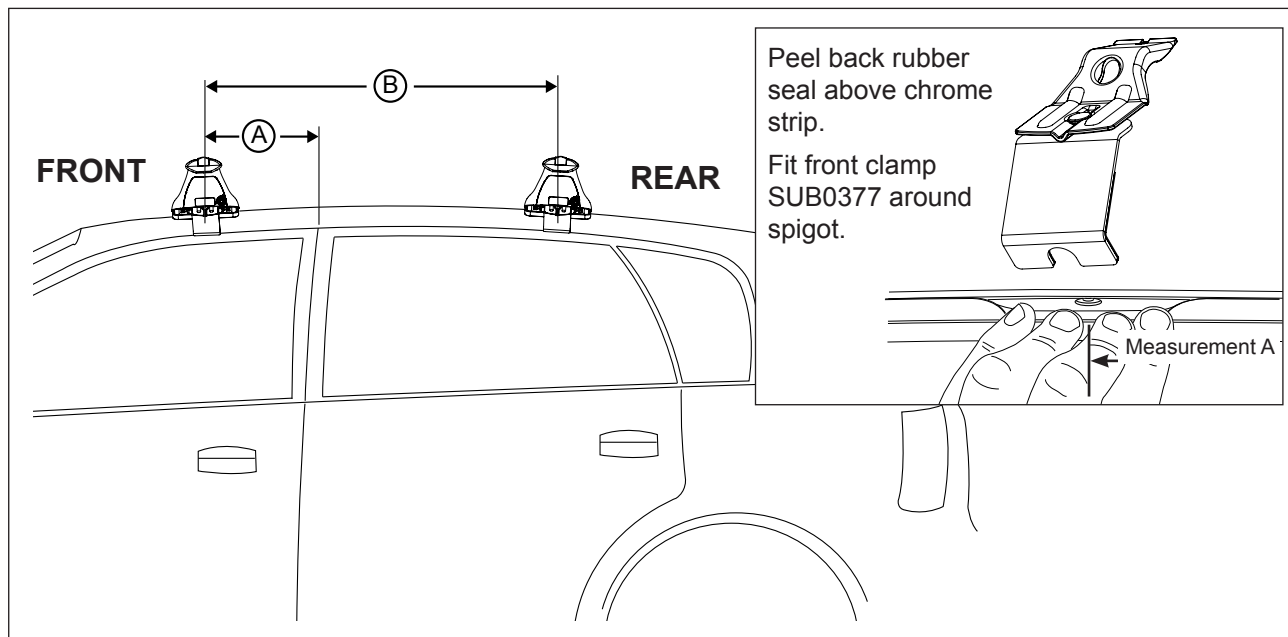

DK335 Rhino-Rack VA, Aero, Euro & HD crossbar instruction

Measurement A: CENTRE of door jamb to CENTRE arrow of leg foot plate.

Measurement B: CENTRE of Front leg foot plate arrow to CENTRE of Rear leg foot plate arrow.

Carrying capacity: Roof rack is rated to 75kg. Please refer to manufacturers handbook for your vehicles maximum roof load capacity. Always use the lower of the two figures.

If your vehicle is not listed on this fitting instruction please refer to your countries Rhino-Rack web site for the latest information.

VEHICLE	Date	Measurement A	Measurement B	Load Rating (includes racks 5kg/ 11lbs)
Audi A7 4dr sedan 4G	2011-	375mm / 14,49/64"	745mm / 29,21/64"	75kg / 165lbs