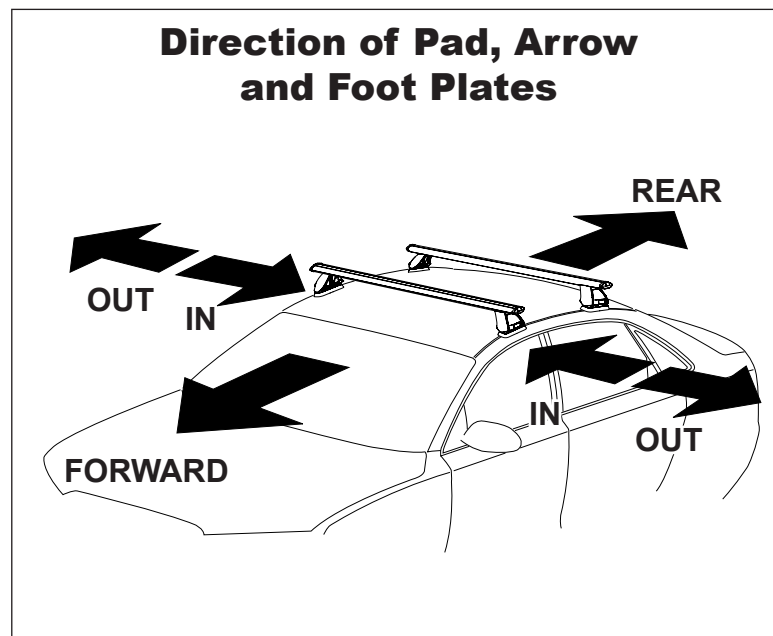

DK324 / DK324F / DK324R Rhino-Rack VA, Aero, Euro & HD crossbar instruction

Measurement A: CENTRE of door jamb to CENTRE arrow of leg foot plate.

Measurement B: CENTRE of Front leg foot plate arrow to CENTRE of Rear leg foot plate arrow.

Carrying capacity: Roof rack is rated to 75kg. Please refer to manufacturers handbook for your vehicles maximum roof load capacity. Always use the lower of the two figures.

If your vehicle is not listed on this fitting instruction please refer to your countries Rhino-Rack web site for the latest information.

VEHICLE	Date	Measurement A	Measurement B	Measurement C	Load Rating (includes racks 5kg/11lbs)
Ford Ranger PX (T6) super cab	2011-	370mm / 14,9/16"	700mm / 27,9/16"	N/A	75kg / 165lbs
Mazda BT50 freestyle cab	2011-	370mm / 14,9/16"	700mm / 27,9/16"	N/A	75kg / 165lbs
Ford Ranger PX (T6) super cab	2011-	N/A	N/A	330mm / 13"	35kg / 77lbs
Mazda BT50 freestyle cab	2011-	N/A	N/A	330mm / 13"	35kg / 77lbs
Ford Ranger PX (T6)/Mazda BT50 single cab	2011-	370mm / 14,9/16"	N/A	N/A	35kg / 77lbs