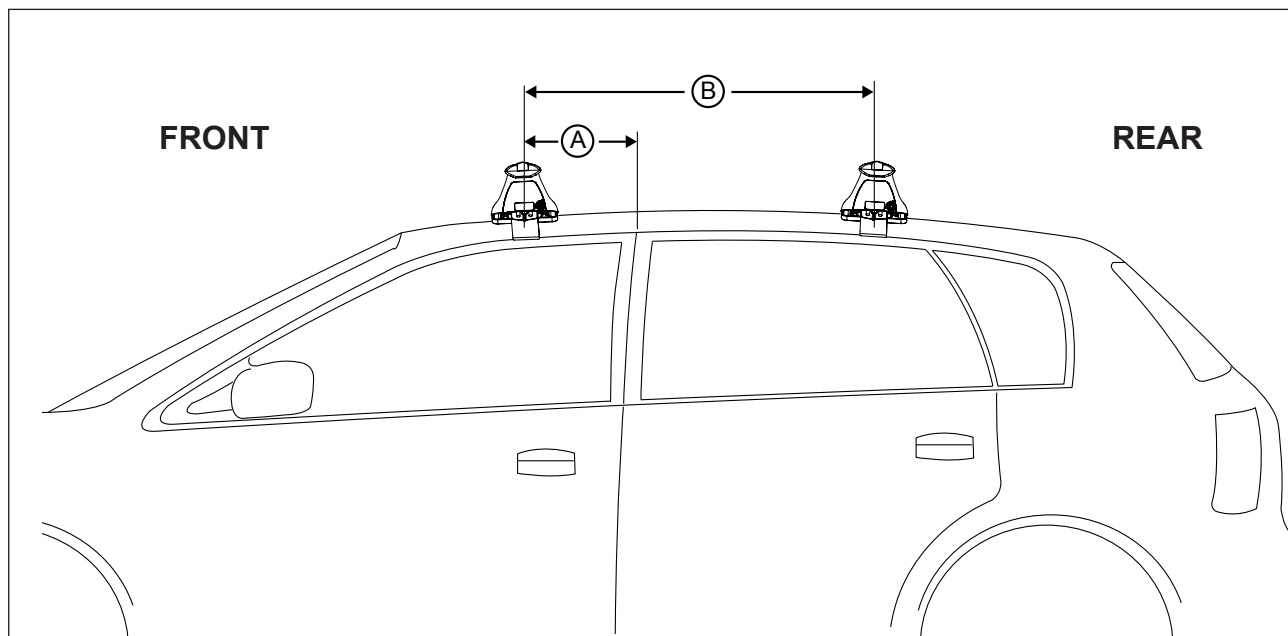

DK324 / DK324F / DK324R Rhino-Rack VA, Aero, Euro & HD crossbar instruction

IDENTIFICATION CHART

VA crossbar

AERO crossbar

EURO crossbar

HD crossbar

Vehicle	Date	Crossbar	Front					Rear						
			Right Pad/ Clamp	Left Pad/ Clamp	Measurement strip length per side	Measurement strip length per side	Measurement Distance (x)	Foot plate arrow direction	Right Pad/ Clamp	Left Pad/ Clamp	Measurement strip length per side	Measurement strip length per side	Measurement Distance (x)	Foot plate arrow direction
Ford Ranger PX (T6) super cab	2011-	1375mm	142609 SUB0145	VA	133mm	78mm	1029mm / 40,33/64"	OUT	M367 SUB0145	VA	135mm	80mm	1033mm / 40,43/64"	OUT
			Arrow FORWARD						Arrow FORWARD					
Mazda BT50 freestyle cab	2011-	1375mm	142609 SUB0145	VA	133mm	78mm	1029mm / 40,33/64"	OUT	M367 SUB0145	VA	135mm	80mm	1033mm / 40,43/64"	OUT
			Arrow FORWARD						Arrow FORWARD					
Ford Ranger PX (T6)/Mazda BT50 single cab	2011-	1375mm	142609 SUB0145	VA	133mm	78mm	1029mm / 40,33/64"	OUT	N/A	N/A	N/A	N/A	N/A	N/A
			Arrow FORWARD						N/A					

DK324 / DK324F / DK324R Rhino-Rack VA, Aero, Euro & HD crossbar instruction

Measurement A: CENTRE of door jamb to CENTRE arrow of leg foot plate.

Measurement B: CENTRE of Front leg foot plate arrow to CENTRE of Rear leg foot plate arrow.

Carrying capacity: Roof rack is rated to 75kg. Please refer to manufacturers handbook for your vehicles maximum roof load capacity. Always use the lower of the two figures.

If your vehicle is not listed on this fitting instruction please refer to your countries Rhino-Rack web site for the latest information.