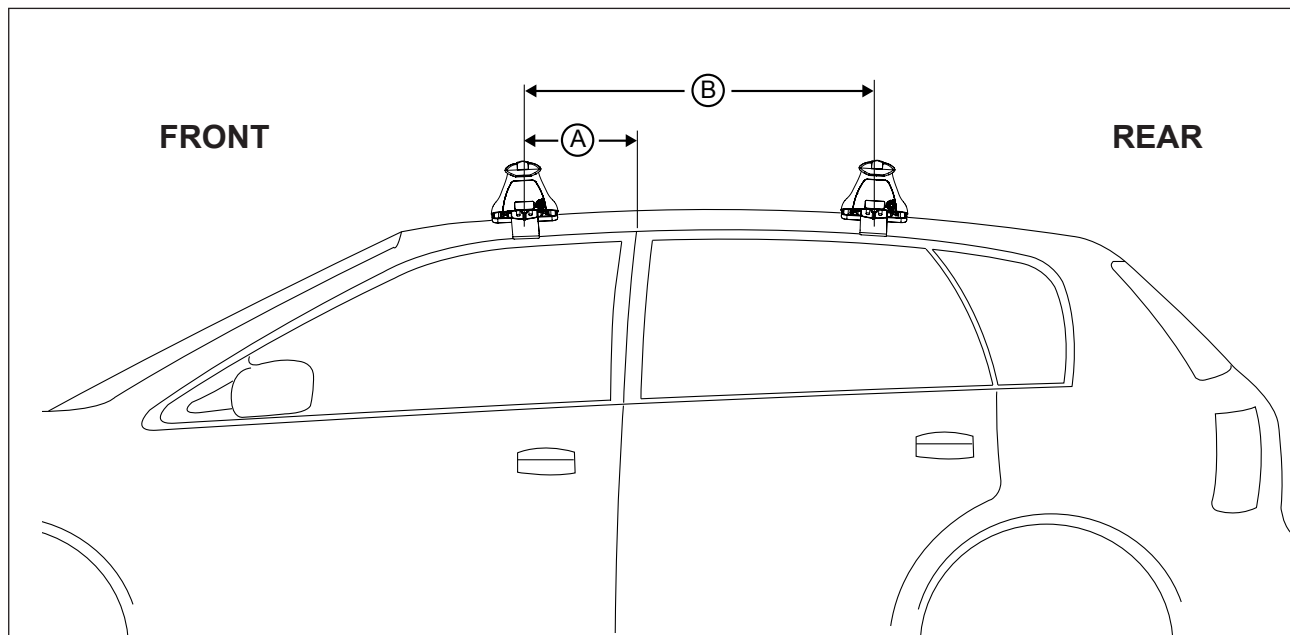

DK315 Rhino-Rack VA, Aero, Euro & HD crossbar instruction

Measurement A: CENTRE of door jamb to CENTRE arrow of leg foot plate.

Measurement B: CENTRE of Front leg foot plate arrow to CENTRE of Rear leg foot plate arrow.

Carrying capacity: Roof rack is rated to 75kg. Please refer to manufacturers handbook for your vehicles maximum roof load capacity. Always use the lower of the two figures.

If your vehicle is not listed on this fitting instruction please refer to your countries Rhino-Rack web site for the latest information.

VEHICLE	Date	Measurement A	Measurement B	Load Rating (includes racks 5kg/ 11lbs)
Chevrolet Sonic 4dr sedan	2012-	350mm / 13,25/32"	700mm / 27,9/16"	75kg / 165lbs
Chevrolet Aveo 4dr sedan (EUR)	2011-	350mm / 13,25/32"	700mm / 27,9/16"	75kg / 165lbs
Holden Barina TM 4dr sedan	02/12-	350mm / 13,25/32"	700mm / 27,9/16"	75kg / 165lbs