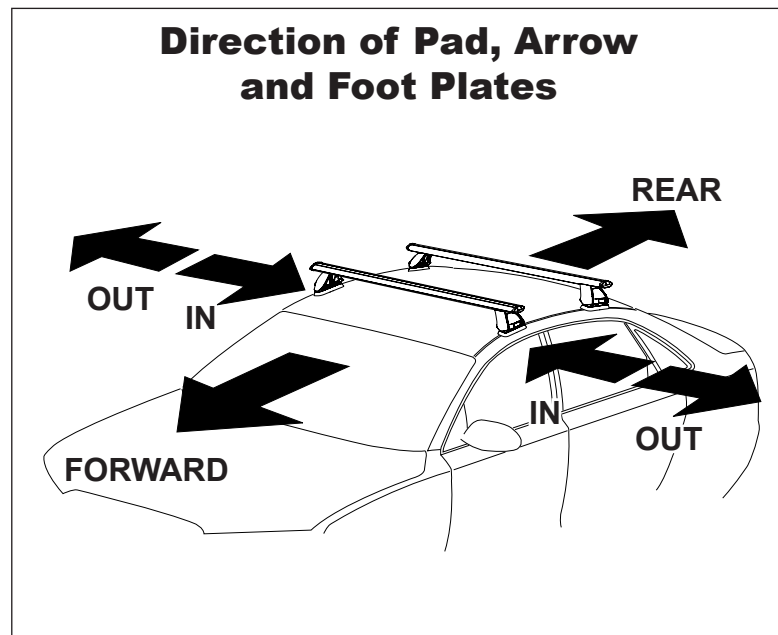

DK315 Rhino-Rack VA, Aero, Euro & HD crossbar instruction

Measurement A: CENTRE of door jamb to CENTRE arrow of leg foot plate.

Measurement B: CENTRE of Front leg foot plate arrow to CENTRE of Rear leg foot plate arrow.

Carrying capacity: Roof rack is rated to 75kg. Please refer to manufacturers handbook for your vehicles maximum roof load capacity. Always use the lower of the two figures.

If your vehicle is not listed on this fitting instruction please refer to your countries Rhino-Rack web site for the latest information.

VEHICLE	Date	Measurement A	Measurement B	Load Rating (includes racks 5kg/ 11lbs)
Chevrolet Sonic 4dr sedan	2012-	350mm / 13,25/32"	700mm / 27,9/16"	75kg / 165lbs
Chevrolet Aveo 4dr sedan (EUR)	2011-	350mm / 13,25/32"	700mm / 27,9/16"	75kg / 165lbs
Holden Barina TM 4dr sedan	02/12-	350mm / 13,25/32"	700mm / 27,9/16"	75kg / 165lbs