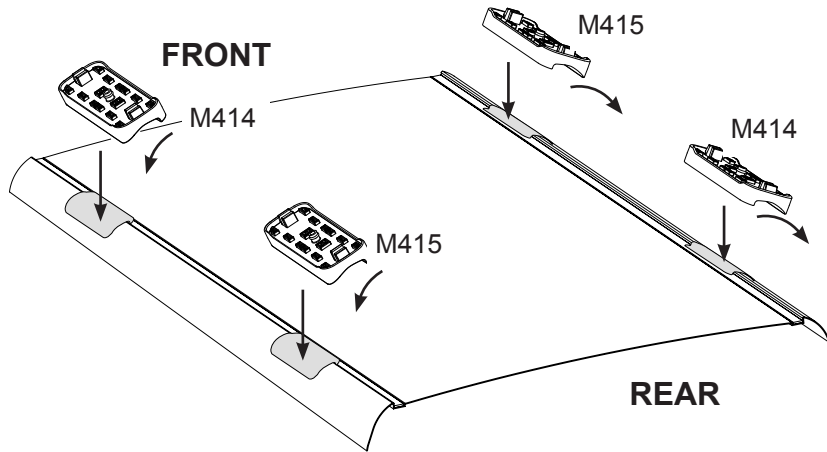

IDENTIFICATION CHART

VA crossbar

EURO crossbar

HD crossbar

FRONT CROSSBAR

REAR CROSSBAR

Vehicle	Date	Crossbar	FRONT CROSSBAR					REAR CROSSBAR						
			Front Right Pad/ Clamp	Front Left Pad/ Clamp	Measurement strip length per side	Measurement strip length per side	Measurement Distance (x)	Foot plate arrow direction	Rear Right Pad/ Clamp	Rear Left Pad/ Clamp	Measurement strip length per side	Measurement strip length per side	Measurement Distance (x)	Foot plate arrow direction
Audi A8L 4dr sedan 4H	2010-	1260mm	M415 SUB0148	M414 SUB0148	184mm	71mm	1016mm / 40"	OUT	M414 SUB0197	M415 SUB0197	179mm	66mm	1006mm / 39,39/64"	OUT
			Arrow OUT						Arrow OUT					

DK314 Rhino-Rack VA, Euro & HD crossbar instruction

CONTROLLED

Measurement A: CENTRE of door jamb to CENTRE arrow of leg foot plate.

Measurement B: CENTRE of Front leg foot plate arrow to CENTRE of Rear leg foot plate arrow.

Pad M414 Front Left. Arrow out.
Pad M415 Front Right. Arrow out.
Pad M415 Rear Left. Arrow out.
Pad M414 Rear Right. Arrow out.

VEHICLE	Date	Measurement A	Measurement B	Load Rating Up to (includes racks 5kg/ 11lbs)
Audi A8L 4dr sedan 4H	2010-	220mm / 8,21/32"	750mm / 29,17/32"	75kg / 165lbs