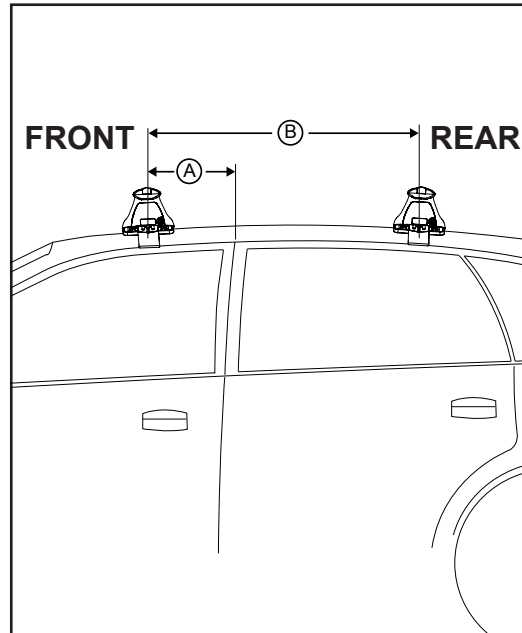

IDENTIFICATION CHART

VA crossbar

EURO crossbar

HD crossbar

FRONT CROSSBAR

REAR CROSSBAR

Vehicle	Date	Crossbar	FRONT CROSSBAR					REAR CROSSBAR						
			Front Right Pad/ Clamp	Front Left Pad/ Clamp	Measurement strip length per side	Measurement strip length per side	Measurement Distance (x)	Foot plate arrow direction	Rear Right Pad/ Clamp	Rear Left Pad/ Clamp	Measurement strip length per side	Measurement strip length per side	Measurement Distance (x)	Foot plate arrow direction
Audi A8L 4dr sedan 4H	2010-	1260mm	M415 SUB0148	M414 SUB0148	184mm	71mm	1016mm / 40"	OUT	M414 SUB0197	M415 SUB0197	179mm	66mm	1006mm / 39,39/64"	OUT
			Arrow OUT						Arrow OUT					

DK314 Rhino-Rack VA, Euro & HD crossbar instruction

CONTROLLED

Measurement A: CENTRE of door jamb to CENTRE arrow of leg foot plate.

Measurement B: CENTRE of Front leg foot plate arrow to CENTRE of Rear leg foot plate arrow.

Pad M414 Front Left. Arrow out.
Pad M415 Front Right. Arrow out.
Pad M415 Rear Left. Arrow out.
Pad M414 Rear Right. Arrow out.

VEHICLE	Date	Measurement A	Measurement B	Load Rating Up to (includes racks 5kg/ 11lbs)
Audi A8L 4dr sedan 4H	2010-	220mm / 8,21/32"	750mm / 29,17/32"	75kg / 165lbs