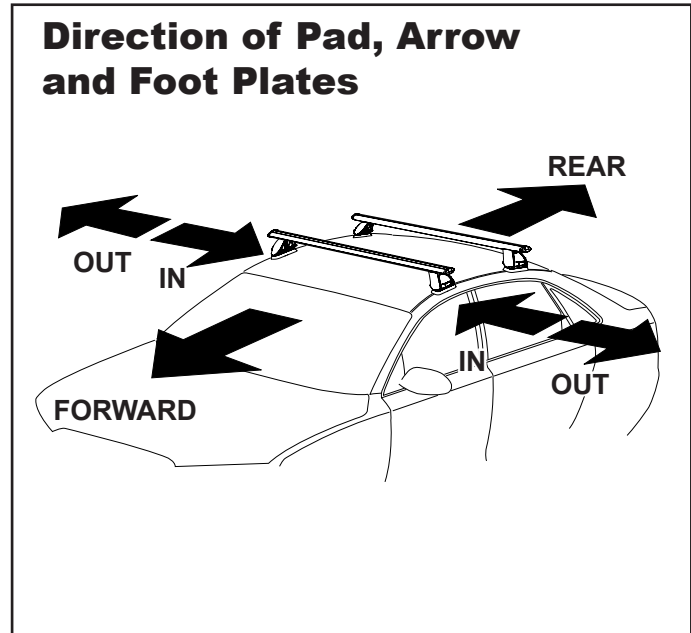

DK314 Rhino-Rack VA, Euro & HD crossbar instruction

CONTROLLED

Measurement A: CENTRE of door jamb to CENTRE arrow of leg foot plate.

Measurement B: CENTRE of Front leg foot plate arrow to CENTRE of Rear leg foot plate arrow.

Carrying capacity: Roof rack is rated up to 75kg. Please refer to manufacturers handbook for your vehicles maximum roof load capacity. Always use the lower of the two figures.

If your vehicle is not listed on this fitting instruction please refer to your countries Rhino-Rack web site for the latest information.

Pad M414 Front Left. Arrow out.
Pad M415 Front Right. Arrow out.
Pad M415 Rear Left. Arrow out.
Pad M414 Rear Right. Arrow out.

VEHICLE	Date	Measurement A	Measurement B	Load Rating Up to (includes racks 5kg/ 11lbs)
Audi A8L 4dr sedan 4H	2010-	220mm / 8,21/32"	750mm / 29,17/32"	75kg / 165lbs