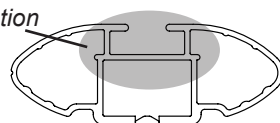

## IDENTIFICATION CHART

VA crossbar

AERO crossbar

EURO crossbar

HD crossbar

Vehicle	Date	Crossbar	Front					Rear						
			Right Pad/ Clamp	Left Pad/ Clamp	strip length per side	strip length per side	Distance ( x )	Foot plate arrow direction	Right Pad/ Clamp	Left Pad/ Clamp	strip length per side	strip length per side	Distance ( x )	Foot plate arrow direction
Audi A6 4dr sedan 4GL	2011-	1260mm	142625RL SUB0148	142625RR SUB0148	151mm	38mm	950mm / 37,13/32"	OUT	142650 SUB0148	142649 SUB0148	161mm	48mm	970mm / 38,3/16"	OUT
			Arrow OUT						Arrow OUT					

# DK313 Rhino-Rack VA, Aero, Euro & HD crossbar instruction

**Measurement A:** CENTRE of door jamb to CENTRE arrow of leg foot plate.

**Measurement B:** CENTRE of Front leg foot plate arrow to CENTRE of Rear leg foot plate arrow.