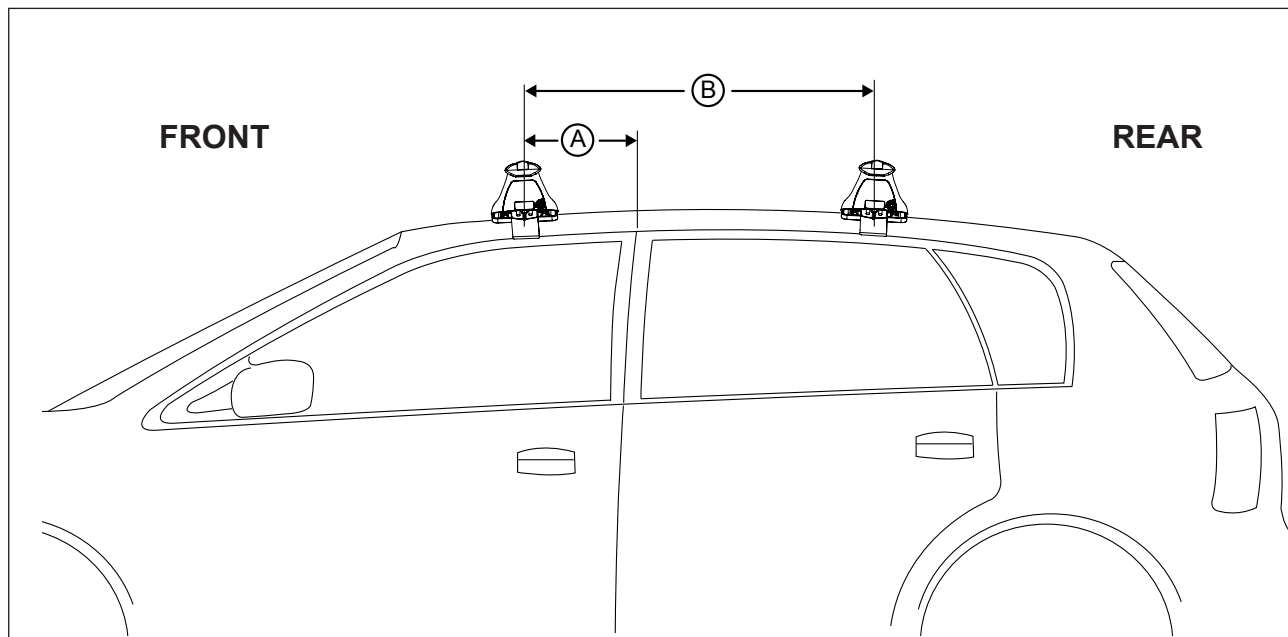

DK313 Rhino-Rack VA, Aero, Euro & HD crossbar instruction

Measurement A: CENTRE of door jamb to CENTRE arrow of leg foot plate.

Measurement B: CENTRE of Front leg foot plate arrow to CENTRE of Rear leg foot plate arrow.

Carrying capacity: Roof rack is rated to 75kg. Please refer to manufacturers handbook for your vehicles maximum roof load capacity. Always use the lower of the two figures.

If your vehicle is not listed on this fitting instruction please refer to your countries Rhino-Rack web site for the latest information.

VEHICLE	Date	Measurement A	Measurement B	Load Rating (includes racks 5kg/11lbs)
Audi A6 4dr sedan 4GL	2011-	260mm / 10,15/64"	700mm / 27,9/16"	75kg / 165lbs