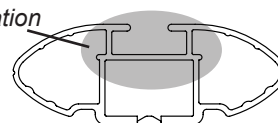

DK307 Rhino-Rack VA, Aero, Euro & HD crossbar instruction

IDENTIFICATION CHART

VA crossbar

AERO crossbar

EURO crossbar

HD crossbar

Vehicle	Date	Crossbar	Front					Rear						
			Right Pad/ Clamp	Left Pad/ Clamp	Measurement strip length per side	Measurement strip length per side	Measurement Distance (x)	Foot plate arrow direction	Right Pad/ Clamp	Left Pad/ Clamp	Measurement strip length per side	Measurement strip length per side	Measurement Distance (x)	Foot plate arrow direction
Ford Focus LW 4dr sedan MK1/MK2	2011-	1260mm	M565 SUB0155	M564 SUB0155	182mm	69mm	1012mm / 39,27/32"	OUT	M505 SUB0369	M506 SUB0369	154mm	41mm	956mm / 37,41/64"	OUT
			Arrow OUT						Arrow OUT					
Ford Focus LW 5dr hatch MK1/MK2	2011-	1260mm	M565 SUB0155	M564 SUB0155	179mm	66mm	1006mm / 39,39/64"	OUT	M505 SUB0369	M506 SUB0369	149mm	36mm	946mm / 37,1/4"	OUT
			Arrow OUT						Arrow OUT					

DK307 Rhino-Rack VA, Aero, Euro & HD crossbar instruction

Measurement A: CENTRE of door jamb to CENTRE arrow of leg foot plate.

Measurement B: CENTRE of Front leg foot plate arrow to CENTRE of Rear leg foot plate arrow.