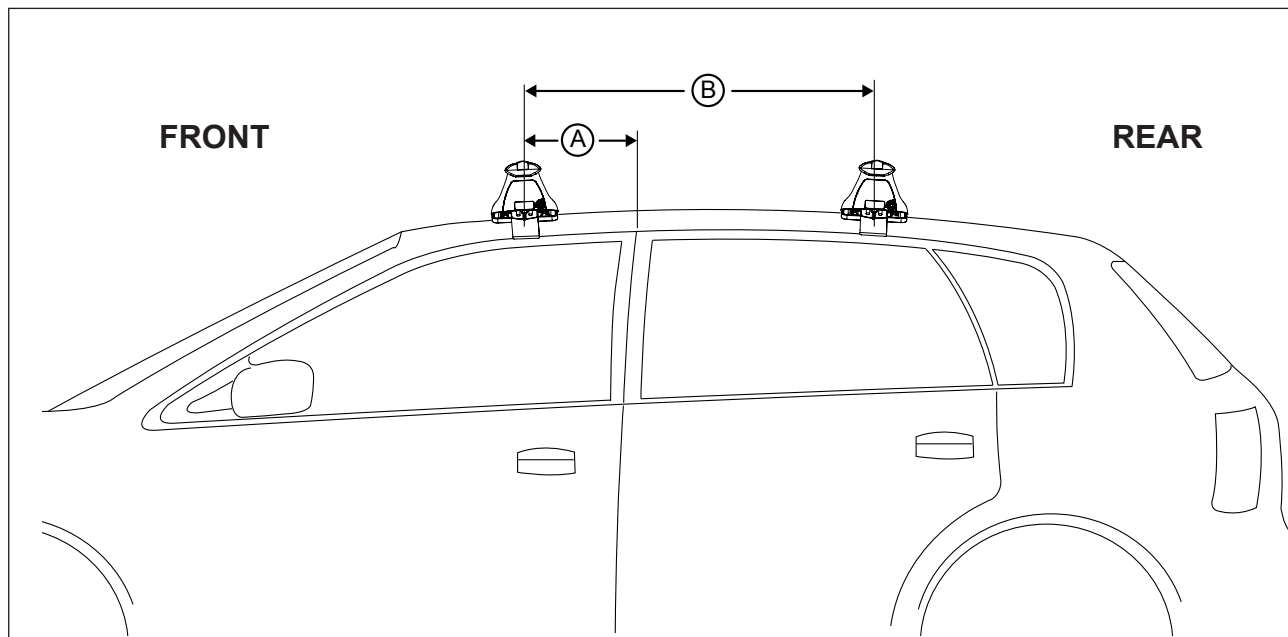

DK307 Rhino-Rack VA, Aero, Euro & HD crossbar instruction

IDENTIFICATION CHART

VA crossbar

AERO crossbar

EURO crossbar

HD crossbar

Vehicle	Date	Crossbar	Front					Rear						
			Right Pad/ Clamp	Left Pad/ Clamp	Measurement strip length per side	Measurement strip length per side	Measurement Distance (x)	Foot plate arrow direction	Right Pad/ Clamp	Left Pad/ Clamp	Measurement strip length per side	Measurement strip length per side	Measurement Distance (x)	Foot plate arrow direction
Ford Focus LW 4dr sedan MK1/MK2	2011-	1260mm	M565 SUB0155	M564 SUB0155	182mm	69mm	1012mm / 39,27/32"	OUT	M505 SUB0369	M506 SUB0369	154mm	41mm	956mm / 37,41/64"	OUT
			Arrow OUT						Arrow OUT					
Ford Focus LW 5dr hatch MK1/MK2	2011-	1260mm	M565 SUB0155	M564 SUB0155	179mm	66mm	1006mm / 39,39/64"	OUT	M505 SUB0369	M506 SUB0369	149mm	36mm	946mm / 37,1/4"	OUT
			Arrow OUT						Arrow OUT					

DK307 Rhino-Rack VA, Aero, Euro & HD crossbar instruction

Measurement A: CENTRE of door jamb to CENTRE arrow of leg foot plate.

Measurement B: CENTRE of Front leg foot plate arrow to CENTRE of Rear leg foot plate arrow.

VEHICLE	Date	Measurement A	Measurement B	Load Rating (includes racks 5kg/ 11lbs)
Ford Focus LW 4dr sedan MK1/MK2	2011-	275mm / 10,53/64"	720mm / 28,11/32"	75kg / 165lbs
Ford Focus LW 5dr hatch MK1/MK2	2011-	275mm / 10,53/64"	720mm / 28,11/32"	75kg / 165lbs