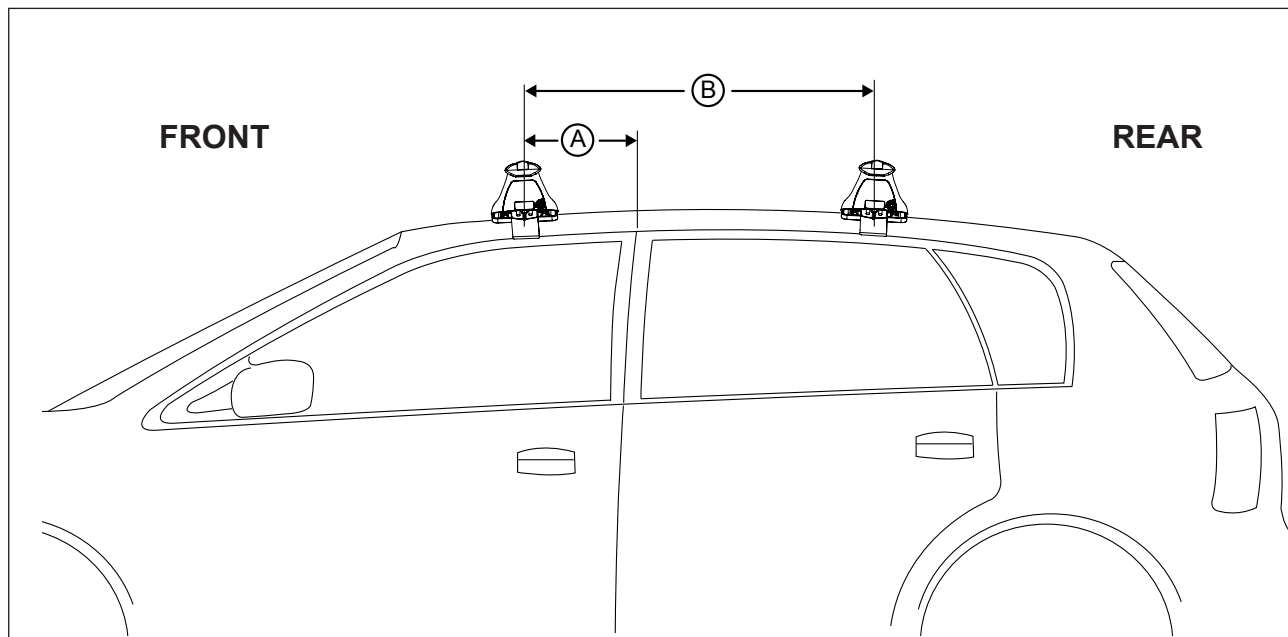

DK306 Rhino-Rack VA, Aero, Euro & HD crossbar instruction

IDENTIFICATION CHART

VA crossbar

AERO crossbar

EURO crossbar

HD crossbar

Vehicle	Date	Crossbar	Front					Rear						
			Right Pad/ Clamp	Left Pad/ Clamp	strip length per side	strip length per side	Distance (x)	Foot plate arrow direction	Right Pad/ Clamp	Left Pad/ Clamp	strip length per side	strip length per side	Distance (x)	Foot plate arrow direction
Volkswagen Jetta 4dr sedan	2011-	1180mm	142697 SUB0148	142696 SUB0148	196mm	141mm	960mm / 37,51/64"	OUT	142696 SUB0148	142697 SUB0148	180mm	125mm	928mm / 36,17/32"	OUT
			Arrow OUT						Arrow OUT					

DK306 Rhino-Rack VA, Aero, Euro & HD crossbar instruction

Measurement A: CENTRE of door jamb to CENTRE arrow of leg foot plate.

Measurement B: CENTRE of Front leg foot plate arrow to CENTRE of Rear leg foot plate arrow.

VEHICLE	Date	Measurement A	Measurement B	Load Rating (includes racks 5kg/ 11lbs)
Volkswagen Jetta 4dr sedan	2011-	260mm / 10,1/4"	700mm / 27,9/16"	75kg / 165lbs