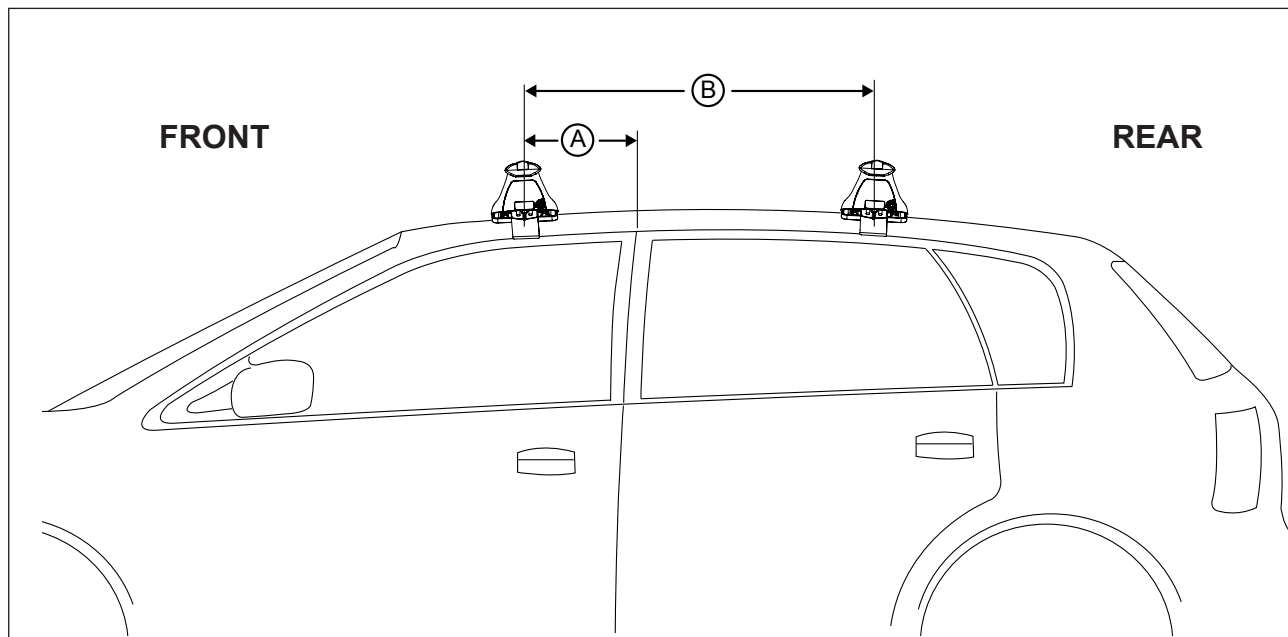

DK305 Rhino-Rack VA, Aero, Euro & HD crossbar instruction

IDENTIFICATION CHART

Vehicle	Date	Crossbar	Front					Rear						
			Right Pad/ Clamp	Left Pad/ Clamp	strip length per side	strip length per side	Distance (x)	Foot plate arrow direction	Right Pad/ Clamp	Left Pad/ Clamp	strip length per side	strip length per side	Distance (x)	Foot plate arrow direction
Volvo S60 4dr sedan	2011-	1260mm	142681	142680	166mm	53mm	980mm / 38,19/32"	OUT	142696	142697	181mm	68mm	1010mm / 39,49/64"	OUT
			114571	114572					114572	114571				
			Arrow OUT						Arrow OUT					

DK305 Rhino-Rack VA, Aero, Euro & HD crossbar instruction

Measurement A: CENTRE of door jamb to CENTRE arrow of leg foot plate.

Measurement B: CENTRE of Front leg foot plate arrow to CENTRE of Rear leg foot plate arrow.

VEHICLE	Date	Measurement A	Measurement B	Load Rating (includes racks 5kg/ 11lbs)
Volvo S60 4dr sedan	2011-	290mm / 11,27/64"	770mm / 30,5/16"	75kg / 165lbs