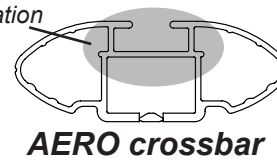

DK305 Rhino-Rack VA, Aero, Euro & HD crossbar instruction

IDENTIFICATION CHART

Vehicle	Date	Crossbar	Front					Rear						
			Right Pad/ Clamp	Left Pad/ Clamp	strip length per side	strip length per side	Distance (x)	Foot plate arrow direction	Right Pad/ Clamp	Left Pad/ Clamp	strip length per side	strip length per side	Distance (x)	Foot plate arrow direction
Volvo S60 4dr sedan	2011-	1260mm	142681	142680	166mm	53mm	980mm / 38,19/32"	OUT	142696	142697	181mm	68mm	1010mm / 39,49/64"	OUT
			114571	114572					114572	114571				
			Arrow OUT						Arrow OUT					

DK305 Rhino-Rack VA, Aero, Euro & HD crossbar instruction

Measurement A: CENTRE of door jamb to CENTRE arrow of leg foot plate.

Measurement B: CENTRE of Front leg foot plate arrow to CENTRE of Rear leg foot plate arrow.