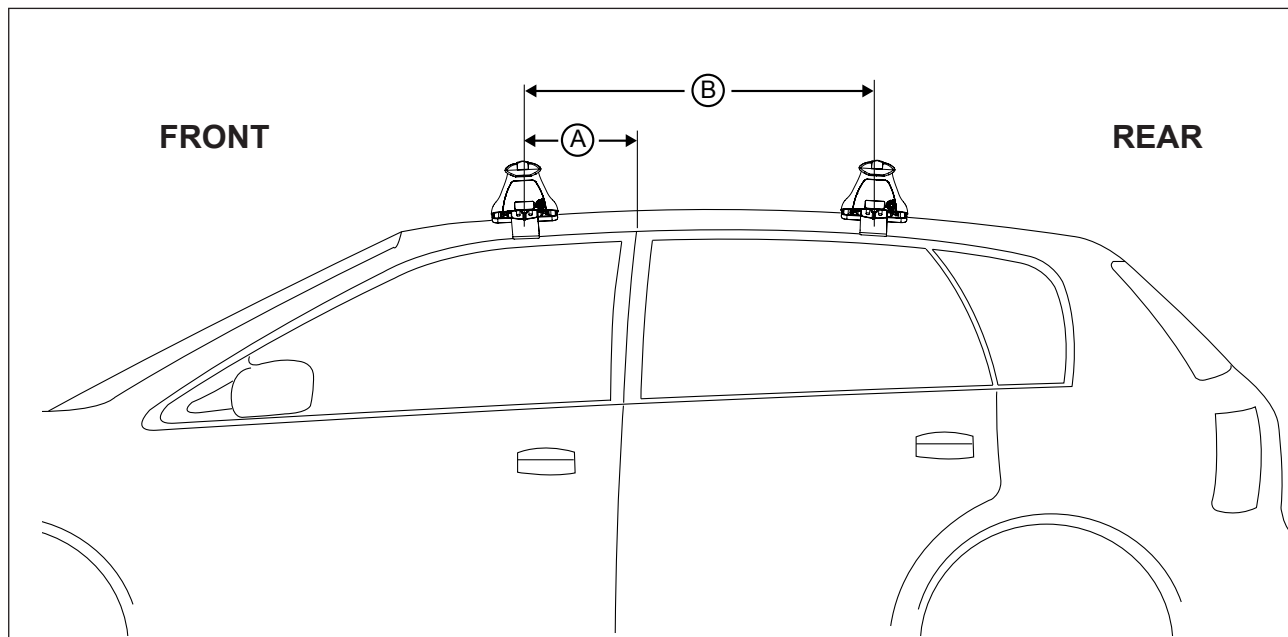

DK300 Rhino-Rack VA, Aero, Euro & HD crossbar instruction

IDENTIFICATION CHART

VA crossbar

AERO crossbar

EURO crossbar

HD crossbar

Vehicle	Date	Crossbar	Front					Rear						
			Right Pad/ Clamp	Left Pad/ Clamp	strip length per side	strip length per side	Distance (x)	Foot plate arrow direction	Right Pad/ Clamp	Left Pad/ Clamp	strip length per side	strip length per side	Distance (x)	Foot plate arrow direction
Ford Fiesta WT 4dr sedan	2010-	1180mm	M366 SUB0146		199mm	144mm	966mm / 38,1/32"	OUT	142612 SUB0256		177mm	122mm	922mm / 36,19/64"	OUT
			Arrow FORWARD						Arrow REAR					

DK300 Rhino-Rack VA, Aero, Euro & HD crossbar instruction

Measurement A: CENTRE of door jamb to CENTRE arrow of leg foot plate.

Measurement B: CENTRE of Front leg foot plate arrow to CENTRE of Rear leg foot plate arrow.

VEHICLE	Date	Measurement A	Measurement B	Load Rating (includes racks 5kg/ 11lbs)
Ford Fiesta WT 4dr sedan	2010-	200mm / 7,7/8"	700mm / 27,9/16"	75kg / 165lbs