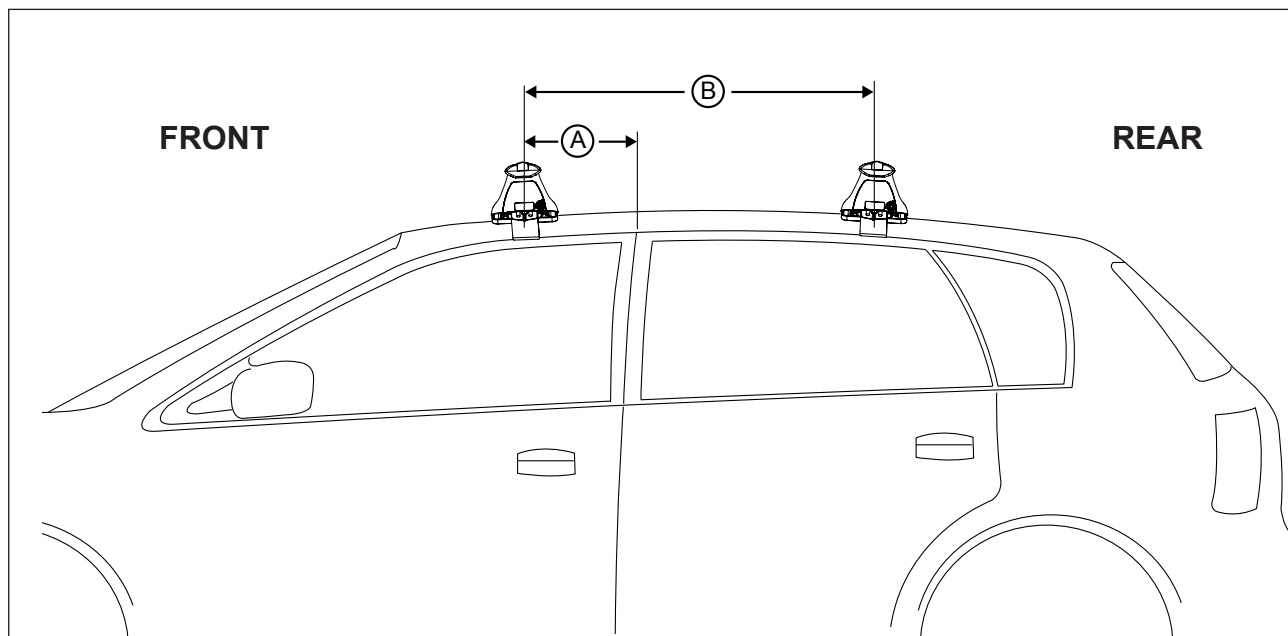

DK279 Rhino-Rack VA, Aero, Euro & HD crossbar instruction

Measurement A: CENTRE of door jamb to CENTRE arrow of leg foot plate.

Measurement B: CENTRE of Front leg foot plate arrow to CENTRE of Rear leg foot plate arrow.

Carrying capacity: Roof rack is rated to 75kg. Please refer to manufacturers handbook for your vehicles maximum roof load capacity. Always use the lower of the two figures.

If your vehicle is not listed on this fitting instruction please refer to your countries Rhino-Rack web site for the latest information.

VEHICLE	Date	Measurement A	Measurement B	Load Rating (includes racks 5kg/ 11lbs)
Chevrolet Spark 5dr hatch	2010-	360mm / 14,11/64"	750mm / 29,17/32"	50kg / 110lbs
Chevrolet Spark 5dr hatch (USA)	2013-	360mm / 14,11/64"	750mm / 29,17/32"	50kg / 110lbs
Holden Barina Spark 5dr hatch	10/10-	360mm / 14,11/64"	750mm / 29,17/32"	50kg / 110lbs
Chevrolet Beat 5dr hatch	2010-	360mm / 14,11/64"	750mm / 29,17/32"	50kg / 110lbs
Daewoo Matiz Creative 5dr hatch	2010-	360mm / 14,11/64"	750mm / 29,17/32"	50kg / 110lbs