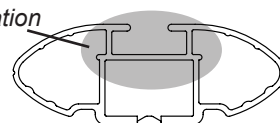

## IDENTIFICATION CHART

VA crossbar

AERO crossbar

EURO crossbar

HD crossbar

Vehicle	Date	Crossbar	Front Right Pad/ Clamp					Rear Right Pad/ Clamp						
			Front Left Pad/ Clamp	Measurement strip length per side	Measurement strip length per side	Measurement Distance ( x )	Foot plate arrow direction	Rear Left Pad/ Clamp	Measurement strip length per side	Measurement strip length per side	Measurement Distance ( x )	Foot plate arrow direction		
Chevrolet Spark 5dr hatch	2010-	1060mm	M282 SUB0256	M281 SUB0256	215mm	105mm	884mm / 34,51/64"	OUT	M284 SUB0380	M283 SUB0380	188mm	78mm	830mm / 32,11/16"	OUT
			Arrow FORWARD						Arrow FORWARD					
Chevrolet Spark 5dr hatch (USA)	2013-	1060mm	M282 SUB0256	M281 SUB0256	215mm	105mm	884mm / 34,51/64"	OUT	M284 SUB0380	M283 SUB0380	188mm	78mm	830mm / 32,11/16"	OUT
			Arrow FORWARD						Arrow FORWARD					
Holden Barina Spark 5dr hatch	10/10-	1060mm	M282 SUB0256	M281 SUB0256	215mm	105mm	884mm / 34,51/64"	OUT	M284 SUB0380	M283 SUB0380	188mm	78mm	830mm / 32,11/16"	OUT
			Arrow FORWARD						Arrow FORWARD					
Chevrolet Beat 5dr hatch	2010-	1060mm	M282 SUB0256	M281 SUB0256	215mm	105mm	884mm / 34,51/64"	OUT	M284 SUB0380	M283 SUB0380	188mm	78mm	830mm / 32,11/16"	OUT
			Arrow FORWARD						Arrow FORWARD					
Daewoo Matiz Creative 5dr hatch	2010-	1060mm	M282 SUB0256	M281 SUB0256	215mm	105mm	884mm / 34,51/64"	OUT	M284 SUB0380	M283 SUB0380	188mm	78mm	830mm / 32,11/16"	OUT
			Arrow FORWARD						Arrow FORWARD					

# DK279 Rhino-Rack VA, Aero, Euro & HD crossbar instruction

**Measurement A:** CENTRE of door jamb to CENTRE arrow of leg foot plate.

**Measurement B:** CENTRE of Front leg foot plate arrow to CENTRE of Rear leg foot plate arrow.