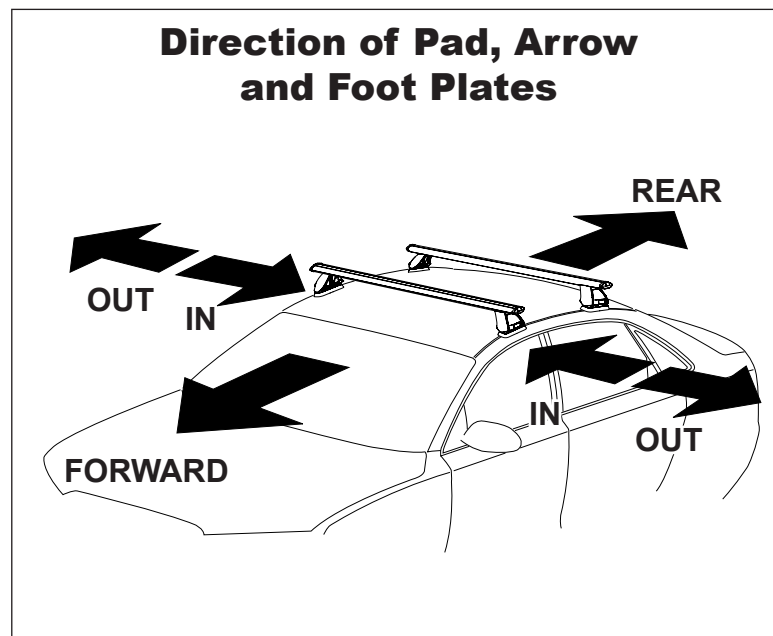

DK279 Rhino-Rack VA, Aero, Euro & HD crossbar instruction

Measurement A: CENTRE of door jamb to CENTRE arrow of leg foot plate.

Measurement B: CENTRE of Front leg foot plate arrow to CENTRE of Rear leg foot plate arrow.

Carrying capacity: Roof rack is rated to 75kg. Please refer to manufacturers handbook for your vehicles maximum roof load capacity. Always use the lower of the two figures.

If your vehicle is not listed on this fitting instruction please refer to your countries Rhino-Rack web site for the latest information.

VEHICLE	Date	Measurement A	Measurement B	Load Rating (includes racks 5kg/ 11lbs)
Chevrolet Spark 5dr hatch	2010-	360mm / 14,11/64"	750mm / 29,17/32"	50kg / 110lbs
Chevrolet Spark 5dr hatch (USA)	2013-	360mm / 14,11/64"	750mm / 29,17/32"	50kg / 110lbs
Holden Barina Spark 5dr hatch	10/10-	360mm / 14,11/64"	750mm / 29,17/32"	50kg / 110lbs
Chevrolet Beat 5dr hatch	2010-	360mm / 14,11/64"	750mm / 29,17/32"	50kg / 110lbs
Daewoo Matiz Creative 5dr hatch	2010-	360mm / 14,11/64"	750mm / 29,17/32"	50kg / 110lbs