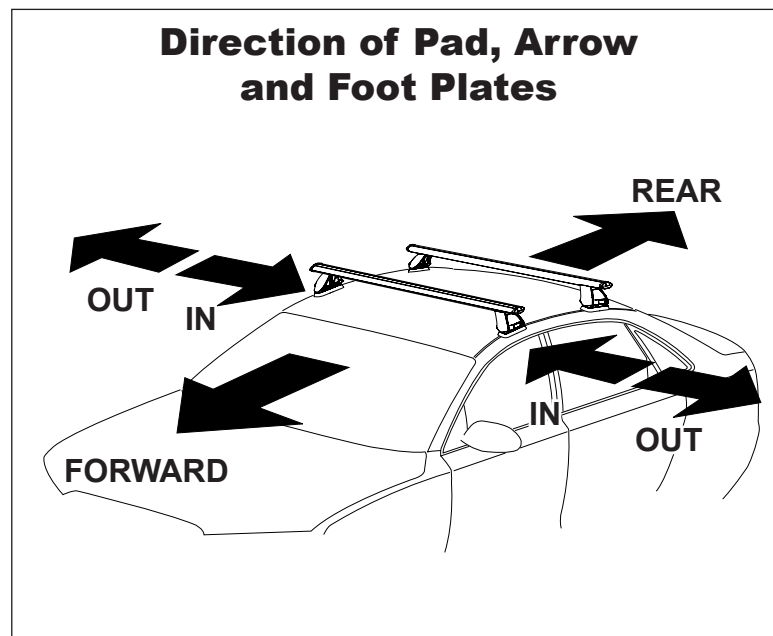

DK270 Rhino-Rack VA, Aero, Euro & HD crossbar instruction

Measurement A: CENTRE of door jamb to CENTRE arrow of leg foot plate.

Measurement B: CENTRE of Front leg foot plate arrow to CENTRE of Rear leg foot plate arrow.

Carrying capacity: Roof rack is rated to 75kg. Please refer to manufacturers handbook for your vehicles maximum roof load capacity. Always use the lower of the two figures.

If your vehicle is not listed on this fitting instruction please refer to your countries Rhino-Rack web site for the latest information.

VEHICLE	Date	Measurement A	Measurement B	Load Rating (includes racks 5kg/11lbs)
Renault Megane III 5dr hatch (EUR)	2008-	370mm / 14,9/16"	710mm / 27,61/64"	75kg / 165lbs
Renault Megane III 5dr hatch (Aust.)	09/10-	370mm / 14,9/16"	710mm / 27,61/64"	75kg / 165lbs