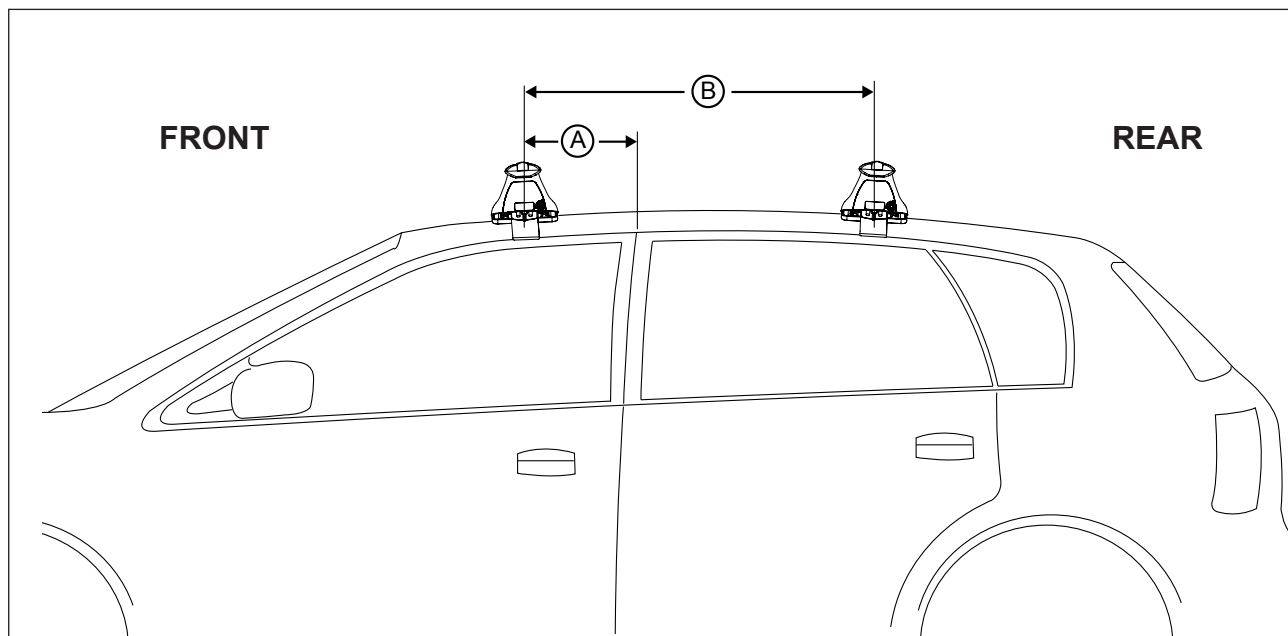

DK270 Rhino-Rack VA, Aero, Euro & HD crossbar instruction

Measurement A: CENTRE of door jamb to CENTRE arrow of leg foot plate.

Measurement B: CENTRE of Front leg foot plate arrow to CENTRE of Rear leg foot plate arrow.

Carrying capacity: Roof rack is rated to 75kg. Please refer to manufacturers handbook for your vehicles maximum roof load capacity. Always use the lower of the two figures.

If your vehicle is not listed on this fitting instruction please refer to your countries Rhino-Rack web site for the latest information.

VEHICLE	Date	Measurement A	Measurement B	Load Rating (includes racks 5kg/11lbs)
Renault Megane III 5dr hatch (EUR)	2008-	370mm / 14,9/16"	710mm / 27,61/64"	75kg / 165lbs
Renault Megane III 5dr hatch (Aust.)	09/10-	370mm / 14,9/16"	710mm / 27,61/64"	75kg / 165lbs