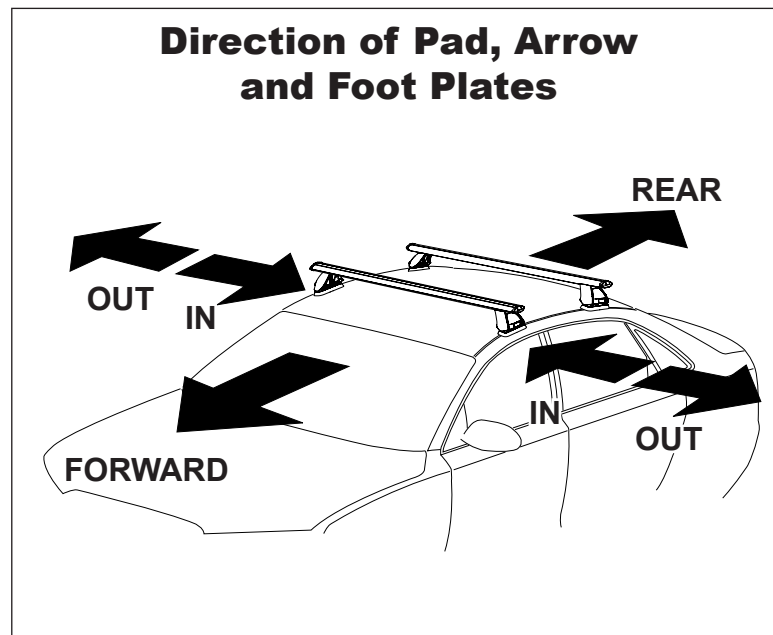

DK265 Rhino-Rack VA, Aero, Euro & HD crossbar instruction

Measurement A: CENTRE of door jamb to CENTRE arrow of leg foot plate.

Measurement B: CENTRE of Front leg foot plate arrow to CENTRE of Rear leg foot plate arrow.

Carrying capacity: Roof rack is rated to 75kg. Please refer to manufacturers handbook for your vehicles maximum roof load capacity. Always use the lower of the two figures.

If your vehicle is not listed on this fitting instruction please refer to your countries Rhino-Rack web site for the latest information.

VEHICLE	Date	Measurement A	Measurement B	Load Rating (includes racks 5kg/ 11lbs)
Opel Insignia Sports Tourer 4dr wagon (AU)	09/12-	100mm / 3,15/16"	730mm / 28,3/4"	75kg / 165lbs
Opel Insignia Sports Tourer 4dr wagon	2009-	100mm / 3,15/16"	730mm / 28,3/4"	75kg / 165lbs
Vauxhall Insignia Sports Tourer 4dr wagon	2009-	100mm / 3,15/16"	730mm / 28,3/4"	75kg / 165lbs