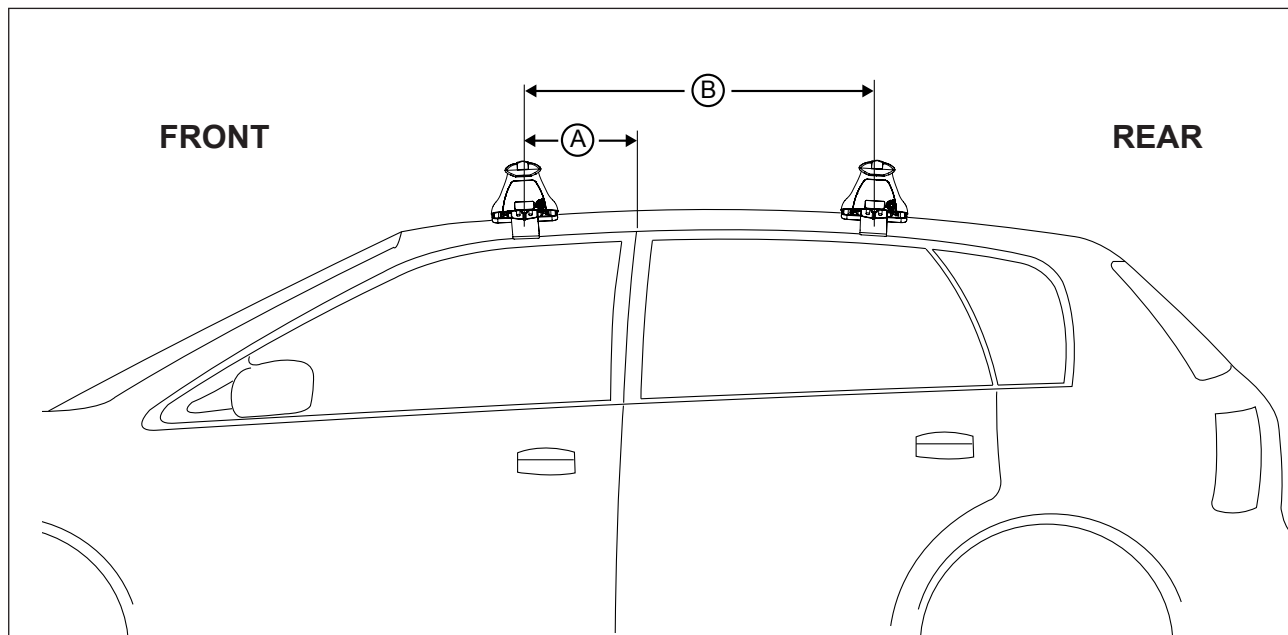

DK265 Rhino-Rack VA, Aero, Euro & HD crossbar instruction

Measurement A: CENTRE of door jamb to CENTRE arrow of leg foot plate.

Measurement B: CENTRE of Front leg foot plate arrow to CENTRE of Rear leg foot plate arrow.

Carrying capacity: Roof rack is rated to 75kg. Please refer to manufacturers handbook for your vehicles maximum roof load capacity. Always use the lower of the two figures.

If your vehicle is not listed on this fitting instruction please refer to your countries Rhino-Rack web site for the latest information.

VEHICLE	Date	Measurement A	Measurement B	Load Rating (includes racks 5kg/ 11lbs)
Opel Insignia Sports Tourer 4dr wagon (AU)	09/12-	100mm / 3,15/16"	730mm / 28,3/4"	75kg / 165lbs
Opel Insignia Sports Tourer 4dr wagon	2009-	100mm / 3,15/16"	730mm / 28,3/4"	75kg / 165lbs
Vauxhall Insignia Sports Tourer 4dr wagon	2009-	100mm / 3,15/16"	730mm / 28,3/4"	75kg / 165lbs