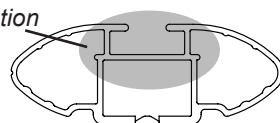

DK254 Rhino-Rack VA, Aero, Euro & HD crossbar instruction

IDENTIFICATION CHART

VA crossbar

AERO crossbar

EURO crossbar

HD crossbar

Vehicle	Date	Crossbar	Front					Rear						
			Right Pad/ Clamp	Left Pad/ Clamp	strip length per side	strip length per side	Distance (x)	arrow direction	Right Pad/ Clamp	Left Pad/ Clamp	strip length per side	strip length per side	Distance (x)	arrow direction
Jeep Compass MK 4dr wagon	2007-	1375mm	M503 SUB0264	M504 SUB0264	169mm	114mm	1101mm / 43,11/32"	OUT	M503 SUB0264	M504 SUB0264	156mm	101mm	1075mm / 42,21/64"	OUT
			Arrow IN						Arrow IN					

DK254 Rhino-Rack VA, Aero, Euro & HD crossbar instruction

Measurement A: CENTRE of door jamb to CENTRE arrow of leg foot plate.

Measurement B: CENTRE of Front leg foot plate arrow to CENTRE of Rear leg foot plate arrow.