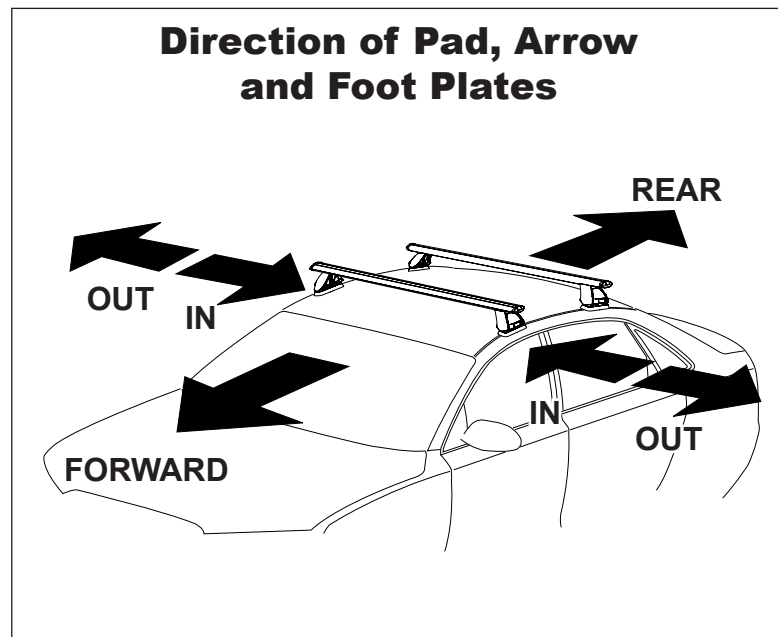

DK254 Rhino-Rack VA, Aero, Euro & HD crossbar instruction

Measurement A: CENTRE of door jamb to CENTRE arrow of leg foot plate.

Measurement B: CENTRE of Front leg foot plate arrow to CENTRE of Rear leg foot plate arrow.

Carrying capacity: Roof rack is rated to 75kg. Please refer to manufacturers handbook for your vehicles maximum roof load capacity. Always use the lower of the two figures.

If your vehicle is not listed on this fitting instruction please refer to your countries Rhino-Rack web site for the latest information.

VEHICLE	Date	Measurement A	Measurement B	Load Rating (includes racks 5kg/ 11lbs)
Jeep Compass MK 4dr wagon	2007-	75mm / 2,61/64"	700mm / 27,9/16"	60kg / 132lbs