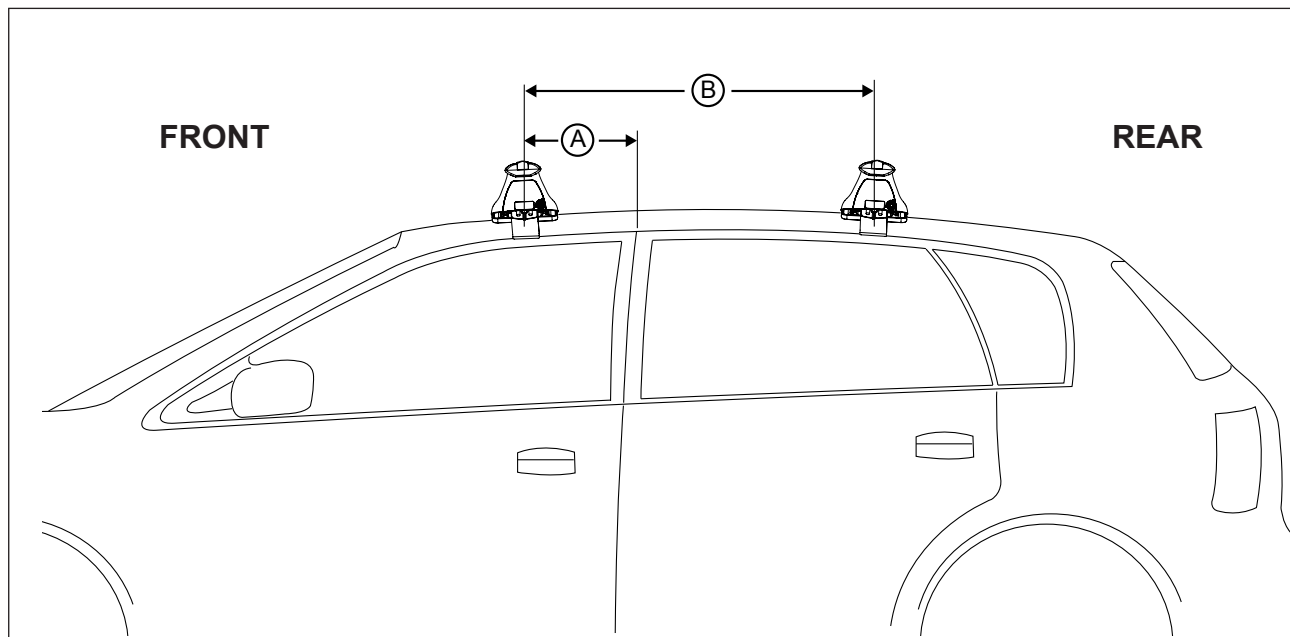

DK254 Rhino-Rack VA, Aero, Euro & HD crossbar instruction

Measurement A: CENTRE of door jamb to CENTRE arrow of leg foot plate.

Measurement B: CENTRE of Front leg foot plate arrow to CENTRE of Rear leg foot plate arrow.

Carrying capacity: Roof rack is rated to 75kg. Please refer to manufacturers handbook for your vehicles maximum roof load capacity. Always use the lower of the two figures.

If your vehicle is not listed on this fitting instruction please refer to your countries Rhino-Rack web site for the latest information.

VEHICLE	Date	Measurement A	Measurement B	Load Rating (includes racks 5kg/ 11lbs)
Jeep Compass MK 4dr wagon	2007-	75mm / 2,61/64"	700mm / 27,9/16"	60kg / 132lbs