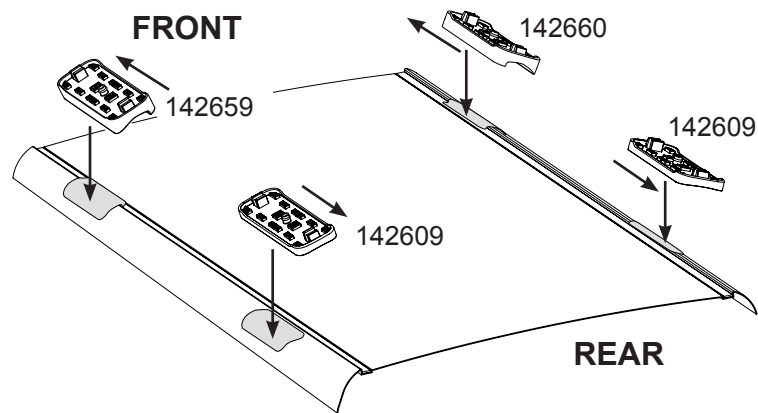

Vehicle	Date	Crossbar	FRONT CROSSBAR					REAR CROSSBAR						
			Front Right Pad/ Clamp	Front Left Pad/ Clamp	Measurement strip length per side	Measurement strip length per side	Measurement Distance (x)	Foot plate arrow direction	Rear Right Pad/ Clamp	Rear Left Pad/ Clamp	Measurement strip length per side	Measurement strip length per side	Measurement Distance (x)	Foot plate arrow direction
Alfa Romeo 159 4dr sedan	2006 on	1060mm	142660 SUB0148	142659 SUB0148	222mm	112mm	898mm / 35,23/64"	OUT	142609 SUB0152	142609 SUB0152	220mm	110mm	894mm / 35,13/64"	OUT
			Arrow FORWARD						Arrow REAR					

DK252 Rhino-Rack VA, Aero, Euro & HD crossbar instruction

Measurement A: CENTRE of door jamb to CENTRE arrow of leg foot plate.

Measurement B: CENTRE of Front leg foot plate arrow to CENTRE of Rear leg foot plate arrow.

Carrying capacity: Roof rack is rated to 75kg. Please refer to manufacturers handbook for your vehicles maximum roof load capacity. Always use the lower of the two figures.

If your vehicle is not listed on this fitting instruction please refer to your countries Rhino-Rack web site for the latest information.

Fitting note:

- Pad 142659 FRONT Left Arrow forward
- Pad 142660 FRONT Right Arrow forward
- Pad 142609 REAR Right Arrow rearward
- Pad 142609 REAR Left Arrow rearward

VEHICLE	Date	Measurement A	Measurement B	Load Rating (includes racks 5kg/11lbs)
Alfa Romeo 159 4dr sedan	2006 on	270mm / 10,5/8"	700mm / 27,9/16"	75kg / 165lbs