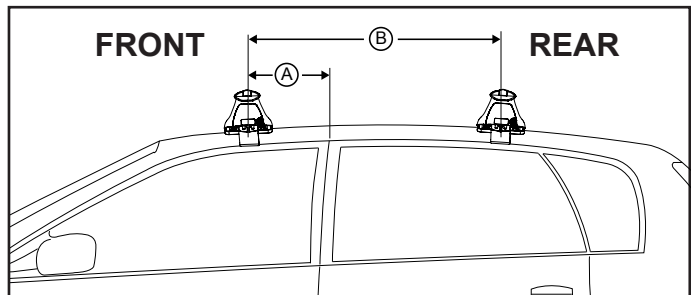

DK252 Rhino-Rack VA, Aero, Euro & HD crossbar instruction

Measurement A: CENTRE of door jamb to CENTRE arrow of leg foot plate.

Measurement B: CENTRE of Front leg foot plate arrow to CENTRE of Rear leg foot plate arrow.

Carrying capacity: Roof rack is rated to 75kg. Please refer to manufacturers handbook for your vehicles maximum roof load capacity. Always use the lower of the two figures.

If your vehicle is not listed on this fitting instruction please refer to your countries Rhino-Rack web site for the latest information.

Fitting note:

- Pad 142659 FRONT Left Arrow forward
- Pad 142660 FRONT Right Arrow forward
- Pad 142609 REAR Right Arrow rearward
- Pad 142609 REAR Left Arrow rearward

VEHICLE	Date	Measurement A	Measurement B	Load Rating (includes racks 5kg/11lbs)
Alfa Romeo 159 4dr sedan	2006 on	270mm / 10,5/8"	700mm / 27,9/16"	75kg / 165lbs