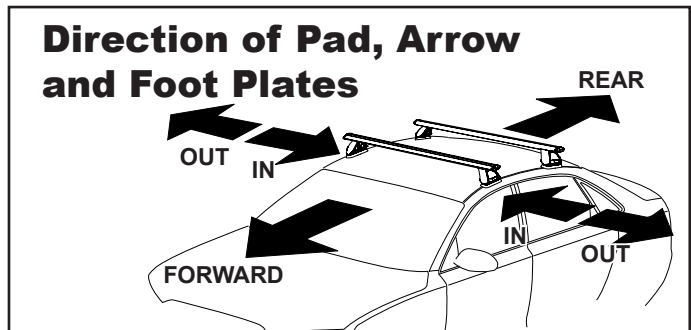

DK252 Rhino-Rack VA, Aero, Euro & HD crossbar instruction

Measurement A: CENTRE of door jamb to CENTRE arrow of leg foot plate.

Measurement B: CENTRE of Front leg foot plate arrow to CENTRE of Rear leg foot plate arrow.

Carrying capacity: Roof rack is rated to 75kg. Please refer to manufacturers handbook for your vehicles maximum roof load capacity. Always use the lower of the two figures.

If your vehicle is not listed on this fitting instruction please refer to your countries Rhino-Rack web site for the latest information.

Fitting note:

- Pad 142659 FRONT Left Arrow forward
- Pad 142660 FRONT Right Arrow forward
- Pad 142609 REAR Right Arrow rearward
- Pad 142609 REAR Left Arrow rearward

VEHICLE	Date	Measurement A	Measurement B	Load Rating (includes racks 5kg/11lbs)
Alfa Romeo 159 4dr sedan	2006 on	270mm / 10,5/8"	700mm / 27,9/16"	75kg / 165lbs