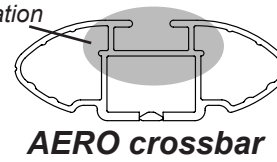

## IDENTIFICATION CHART

Vehicle	Date	Crossbar	Front					Rear						
			Right Pad/ Clamp	Left Pad/ Clamp	strip length per side	strip length per side	Distance ( x )	arrow direction	Right Pad/ Clamp	Left Pad/ Clamp	strip length per side	strip length per side	Distance ( x )	arrow direction
Alfa Romeo Giulietta 5dr hatch	2010-	1060mm	M506 SUB0146	M505 SUB0146	202mm	92mm	858mm / 33,25/32"	OUT	142612 SUB0155	142612 SUB0155	183mm	73mm	820mm / 32,9/32"	OUT
			Arrow OUT						Arrow REAR					

# DK251 Rhino-Rack VA, Aero, Euro & HD crossbar instruction

**Measurement A:** CENTRE of door jamb to CENTRE arrow of leg foot plate.

**Measurement B:** CENTRE of Front leg foot plate arrow to CENTRE of Rear leg foot plate arrow.

VEHICLE	Date	Measurement A	Measurement B	Load Rating (includes racks 5kg/ 11lbs)
Alfa Romeo Giulietta 5dr hatch	2010-	280mm / 11,1/32"	700mm / 27,9/16"	50kg / 110lbs