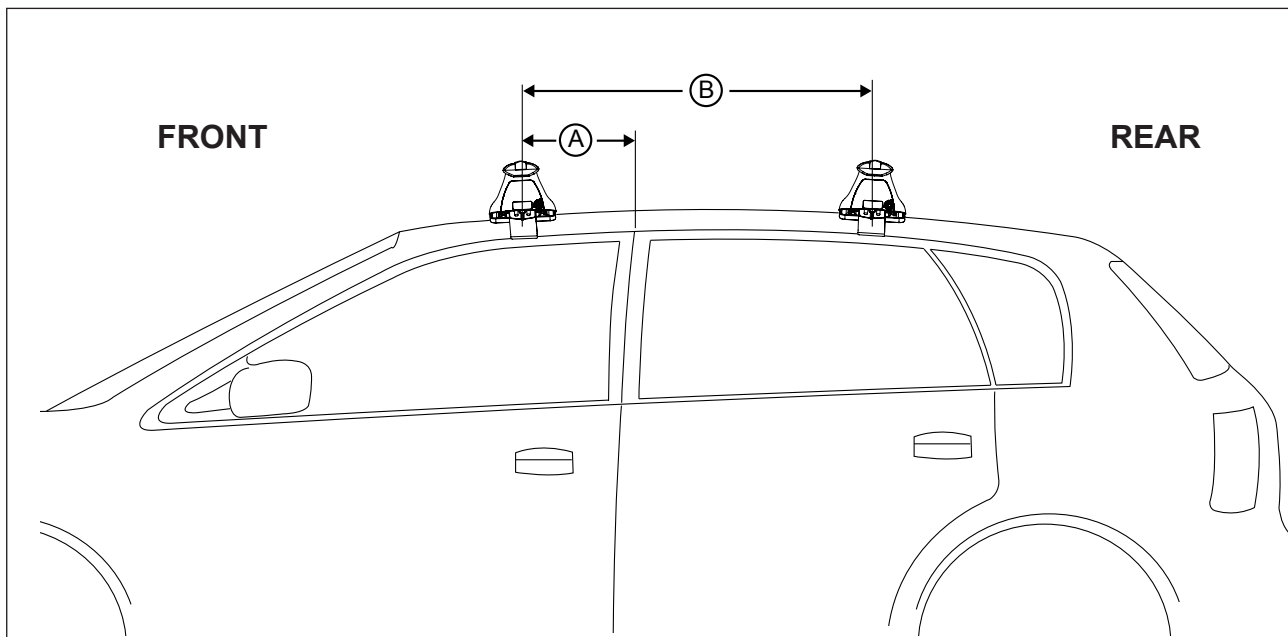

## IDENTIFICATION CHART

Vehicle	Date	Crossbar	Front					Rear						
			Right Pad/ Clamp	Left Pad/ Clamp	strip length per side	strip length per side	Distance ( x )	arrow direction	Right Pad/ Clamp	Left Pad/ Clamp	strip length per side	strip length per side	Distance ( x )	arrow direction
Alfa Romeo Giulietta 5dr hatch	2010-	1060mm	M506 SUB0146	M505 SUB0146	202mm	92mm	858mm / 33,25/32"	OUT	142612 SUB0155	142612 SUB0155	183mm	73mm	820mm / 32,9/32"	OUT
			Arrow OUT						Arrow REAR					

# DK251 Rhino-Rack VA, Aero, Euro & HD crossbar instruction

**Measurement A:** CENTRE of door jamb to CENTRE arrow of leg foot plate.

**Measurement B:** CENTRE of Front leg foot plate arrow to CENTRE of Rear leg foot plate arrow.

VEHICLE	Date	Measurement A	Measurement B	Load Rating (includes racks 5kg/ 11lbs)
Alfa Romeo Giulietta 5dr hatch	2010-	280mm / 11,1/32"	700mm / 27,9/16"	50kg / 110lbs