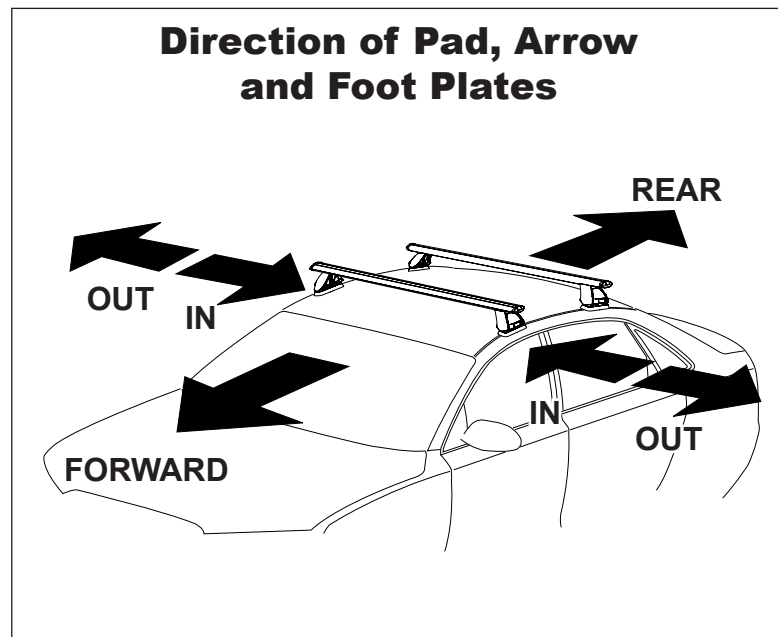

DK251 Rhino-Rack VA, Aero, Euro & HD crossbar instruction

Measurement A: CENTRE of door jamb to CENTRE arrow of leg foot plate.

Measurement B: CENTRE of Front leg foot plate arrow to CENTRE of Rear leg foot plate arrow.

Carrying capacity: Roof rack is rated to 75kg. Please refer to manufacturers handbook for your vehicles maximum roof load capacity. Always use the lower of the two figures.

If your vehicle is not listed on this fitting instruction please refer to your countries Rhino-Rack web site for the latest information.

VEHICLE	Date	Measurement A	Measurement B	Load Rating (includes racks 5kg/ 11lbs)
Alfa Romeo Giulietta 5dr hatch	2010-	280mm / 11,1/32"	700mm / 27,9/16"	50kg / 110lbs