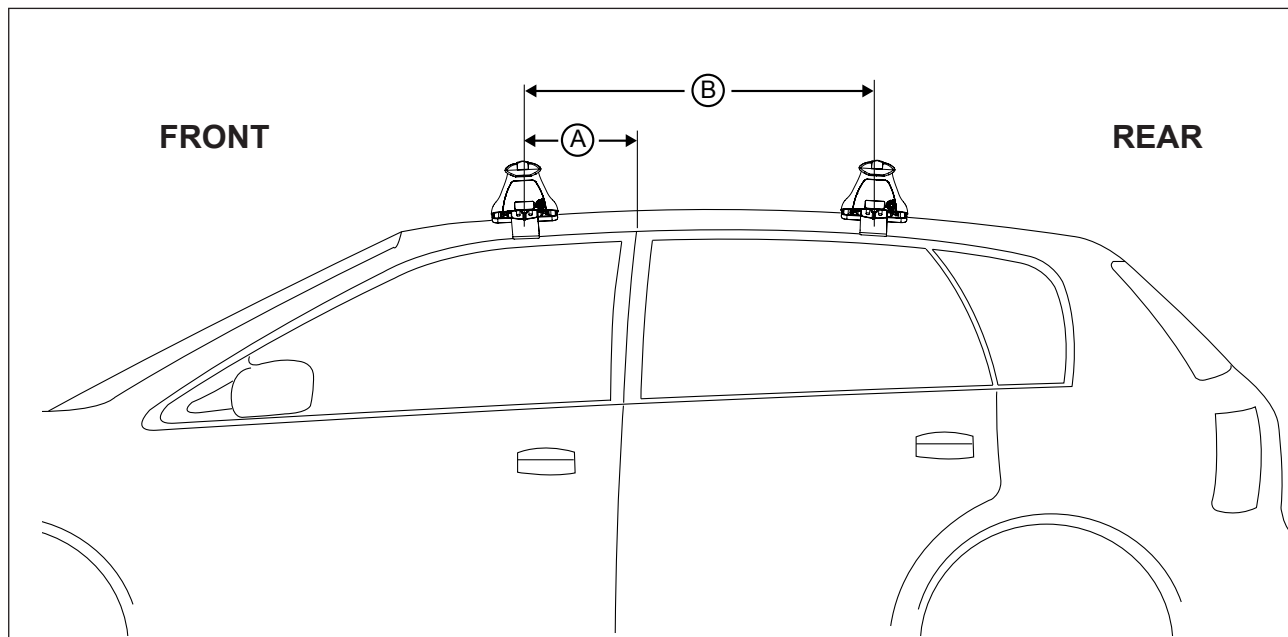

DK243 Rhino-Rack VA, Aero, Euro & HD crossbar instruction

IDENTIFICATION CHART

VA crossbar

AERO crossbar

EURO crossbar

HD crossbar

Vehicle	Date	Crossbar	Front					Rear						
			Right Pad/ Clamp	Left Pad/ Clamp	strip length per side	strip length per side	Distance (x)	arrow direction	Right Pad/ Clamp	Left Pad/ Clamp	strip length per side	strip length per side	Distance (x)	arrow direction
Nissan Murano 5dr SUV	2002-2007	1375mm / 54"	M297 SUB0186	M298 SUB0186	146mm	91mm	1055mm / 41,17/32"	OUT	M298 SUB0186	M297 SUB0186	128mm	73mm	1019mm / 40,1/8"	OUT
			Arrow REAR						Arrow FORWARD					

DK243 Rhino-Rack VA, Aero, Euro & HD crossbar instruction

Measurement A: CENTRE of door jamb to CENTRE arrow of leg foot plate.

Measurement B: CENTRE of Front leg foot plate arrow to CENTRE of Rear leg foot plate arrow.

VEHICLE	Date	Measurement A	Measurement B	Load Rating (includes racks 5kg/ 11lbs)
Nissan Murano 5dr SUV	2002-2007	250mm / 9,27/32"	750mm / 29,17/32"	75kg / 165lbs