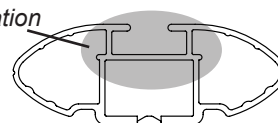

DK243 Rhino-Rack VA, Aero, Euro & HD crossbar instruction

IDENTIFICATION CHART

VA crossbar

AERO crossbar

EURO crossbar

HD crossbar

Vehicle	Date	Crossbar	Front					Rear						
			Right Pad/ Clamp	Left Pad/ Clamp	strip length per side	strip length per side	Distance (x)	arrow direction	Right Pad/ Clamp	Left Pad/ Clamp	strip length per side	strip length per side	Distance (x)	arrow direction
Nissan Murano 5dr SUV	2002-2007	1375mm / 54"	M297 SUB0186	M298 SUB0186	146mm	91mm	1055mm / 41,17/32"	OUT	M298 SUB0186	M297 SUB0186	128mm	73mm	1019mm / 40,1/8"	OUT
			Arrow REAR						Arrow FORWARD					

DK243 Rhino-Rack VA, Aero, Euro & HD crossbar instruction

Measurement A: CENTRE of door jamb to CENTRE arrow of leg foot plate.

Measurement B: CENTRE of Front leg foot plate arrow to CENTRE of Rear leg foot plate arrow.