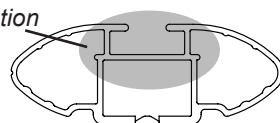

## IDENTIFICATION CHART

VA crossbar

AERO crossbar

EURO crossbar

HD crossbar

Vehicle	Date	Crossbar	Front					Rear						
			Right Pad/ Clamp	Left Pad/ Clamp	strip length per side	strip length per side	Distance ( x )	arrow direction	Right Pad/ Clamp	Left Pad/ Clamp	strip length per side	strip length per side	Distance ( x )	arrow direction
Kia Soul 5dr hatch	2009-	1260mm	M506 SUB0263	M505 SUB0263	195mm	82mm	1038mm / 40,55/64"	OUT	M505 SUB0364	M506 SUB0364	197mm	84mm	1042mm / 41,1/32"	OUT
			Arrow FORWARD						Arrow FORWARD					

# DK237 Rhino-Rack VA, Aero, Euro & HD crossbar instruction

**Measurement A:** CENTRE of door jamb to CENTRE arrow of leg foot plate.

**Measurement B:** CENTRE of Front leg foot plate arrow to CENTRE of Rear leg foot plate arrow.