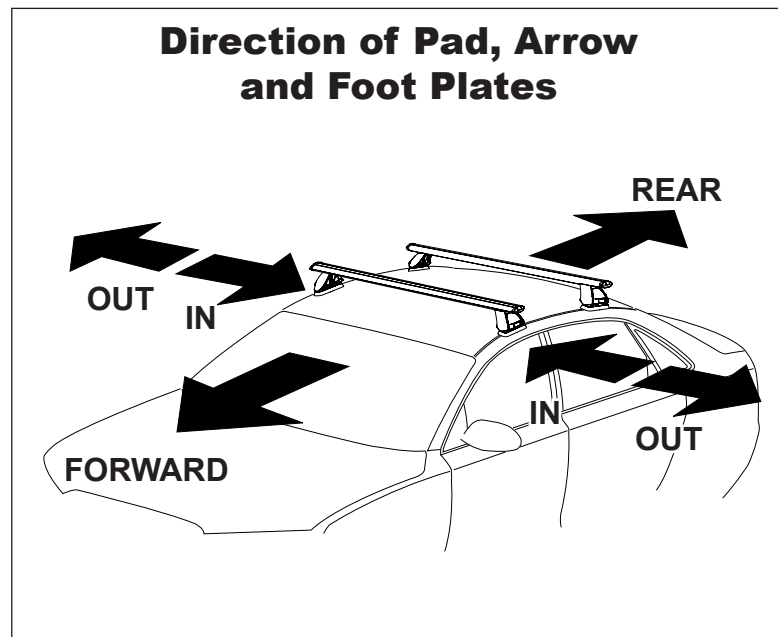

DK237 Rhino-Rack VA, Aero, Euro & HD crossbar instruction

Measurement A: CENTRE of door jamb to CENTRE arrow of leg foot plate.

Measurement B: CENTRE of Front leg foot plate arrow to CENTRE of Rear leg foot plate arrow.

Carrying capacity: Roof rack is rated to 75kg. Please refer to manufacturers handbook for your vehicles maximum roof load capacity. Always use the lower of the two figures.

If your vehicle is not listed on this fitting instruction please refer to your countries Rhino-Rack web site for the latest information.

VEHICLE	Date	Measurement A	Measurement B	Load Rating (includes racks 5kg/ 11lbs)
Kia Soul 5dr hatch	2009-	310mm / 12,7/32"	700mm / 27,9/16"	50kg / 110lbs