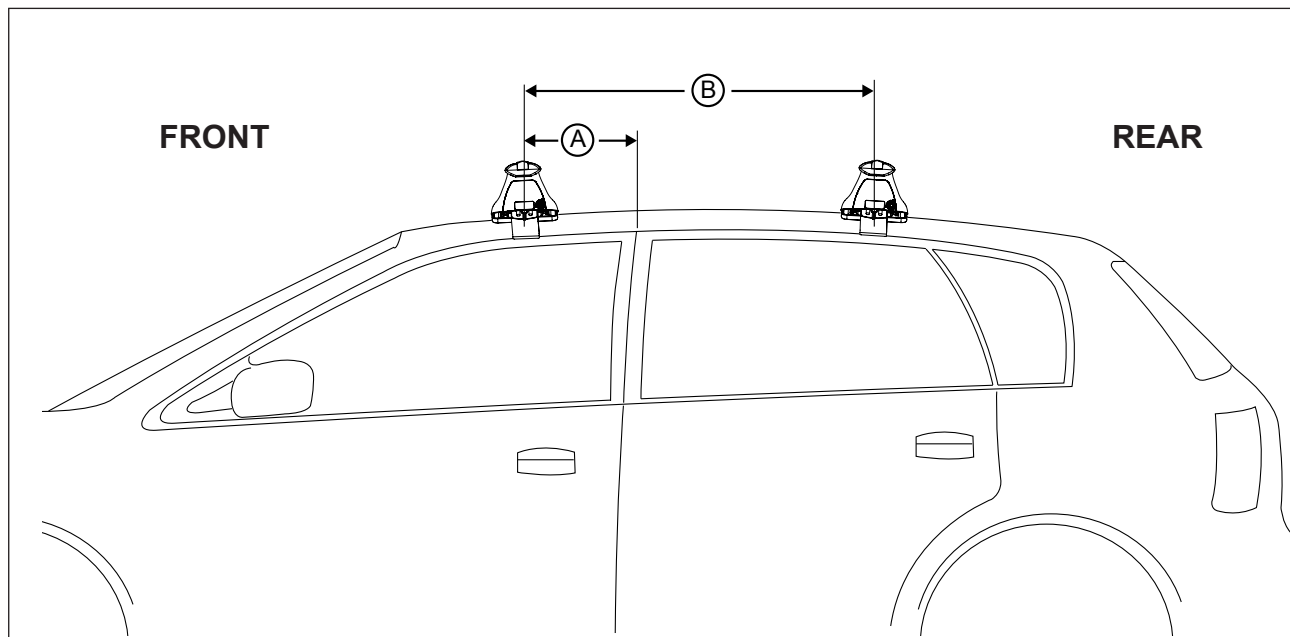

## IDENTIFICATION CHART

VA crossbar

AERO crossbar

EURO crossbar

HD crossbar

Vehicle	Date	Crossbar	Front					Rear						
			Right Pad/ Clamp	Left Pad/ Clamp	strip length per side	strip length per side	Distance ( x )	arrow direction	Right Pad/ Clamp	Left Pad/ Clamp	strip length per side	strip length per side	Distance ( x )	arrow direction
Kia Soul 5dr hatch	2009-	1260mm	M506 SUB0263	M505 SUB0263	195mm	82mm	1038mm / 40,55/64"	OUT	M505 SUB0364	M506 SUB0364	197mm	84mm	1042mm / 41,1/32"	OUT
			Arrow FORWARD						Arrow FORWARD					

# DK237 Rhino-Rack VA, Aero, Euro & HD crossbar instruction

**Measurement A:** CENTRE of door jamb to CENTRE arrow of leg foot plate.

**Measurement B:** CENTRE of Front leg foot plate arrow to CENTRE of Rear leg foot plate arrow.

VEHICLE	Date	Measurement A	Measurement B	Load Rating (includes racks 5kg/ 11lbs)
Kia Soul 5dr hatch	2009-	310mm / 12,7/32"	700mm / 27,9/16"	50kg / 110lbs