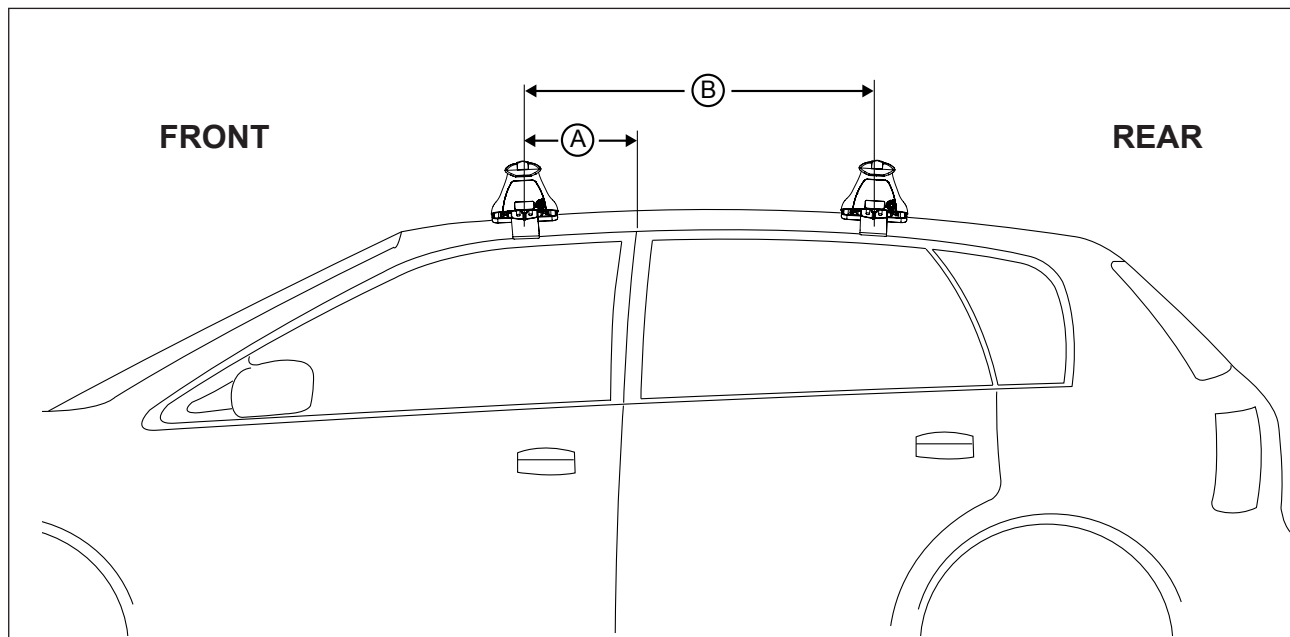

DK236 Rhino-Rack VA, Aero, Euro & HD crossbar instruction

IDENTIFICATION CHART

VA crossbar

AERO crossbar

EURO crossbar

HD crossbar

Vehicle	Date	Crossbar	Front					Rear						
			Right Pad/ Clamp	Left Pad/ Clamp	strip length per side	strip length per side	Distance (x)	Foot plate arrow direction	Right Pad/ Clamp	Left Pad/ Clamp	strip length per side	strip length per side	Distance (x)	Foot plate arrow direction
Kia Rio5 JB 5dr hatch	06-11	1180mm	M282 SUB0370	M281 SUB0370	159mm	104mm	886mm / 34,7/8"	OUT	M284 SUB0263	M283 SUB0263	142mm	87mm	852mm / 33,35/64"	OUT
			Arrow FORWARD						Arrow FORWARD					
Kia Rio JB 5dr hatch	08/05-08/11	1180mm	M282 SUB0370	M281 SUB0370	159mm	104mm	886mm / 34,7/8"	OUT	M284 SUB0263	M283 SUB0263	142mm	87mm	852mm / 33,35/64"	OUT
			Arrow FORWARD						Arrow FORWARD					

DK236 Rhino-Rack VA, Aero, Euro & HD crossbar instruction

Measurement A: CENTRE of door jamb to CENTRE arrow of leg foot plate.

Measurement B: CENTRE of Front leg foot plate arrow to CENTRE of Rear leg foot plate arrow.

VEHICLE	Date	Measurement A	Measurement B	Load Rating (includes racks 5kg/ 11lbs)
Kia Rio5 JB 5dr hatch	06-11	250mm / 9,27/32"	700mm / 27,9/16"	60kg / 132lbs
Kia Rio JB 5dr hatch	08/05-08/11	250mm / 9,27/32"	700mm / 27,9/16"	60kg / 132lbs