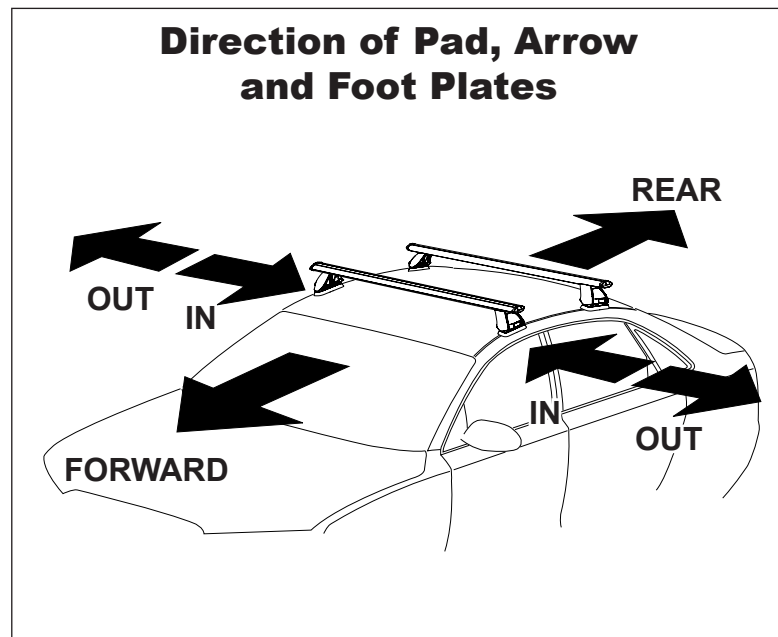

DK236 Rhino-Rack VA, Aero, Euro & HD crossbar instruction

Measurement A: CENTRE of door jamb to CENTRE arrow of leg foot plate.

Measurement B: CENTRE of Front leg foot plate arrow to CENTRE of Rear leg foot plate arrow.

Carrying capacity: Roof rack is rated to 75kg. Please refer to manufacturers handbook for your vehicles maximum roof load capacity. Always use the lower of the two figures.

If your vehicle is not listed on this fitting instruction please refer to your countries Rhino-Rack web site for the latest information.

VEHICLE	Date	Measurement A	Measurement B	Load Rating (includes racks 5kg/ 11lbs)
Kia Rio5 JB 5dr hatch	06-11	250mm / 9,27/32"	700mm / 27,9/16"	60kg / 132lbs
Kia Rio JB 5dr hatch	08/05-08/11	250mm / 9,27/32"	700mm / 27,9/16"	60kg / 132lbs