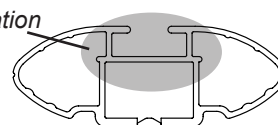

DK236 Rhino-Rack VA, Aero, Euro & HD crossbar instruction

IDENTIFICATION CHART

VA crossbar

AERO crossbar

EURO crossbar

HD crossbar

Vehicle	Date	Crossbar	Front					Rear						
			Right Pad/ Clamp	Left Pad/ Clamp	strip length per side	strip length per side	Distance (x)	Foot plate arrow direction	Right Pad/ Clamp	Left Pad/ Clamp	strip length per side	strip length per side	Distance (x)	Foot plate arrow direction
Kia Rio5 JB 5dr hatch	06-11	1180mm	M282 SUB0370	M281 SUB0370	159mm	104mm	886mm / 34,7/8"	OUT	M284 SUB0263	M283 SUB0263	142mm	87mm	852mm / 33,35/64"	OUT
			Arrow FORWARD						Arrow FORWARD					
Kia Rio JB 5dr hatch	08/05-08/11	1180mm	M282 SUB0370	M281 SUB0370	159mm	104mm	886mm / 34,7/8"	OUT	M284 SUB0263	M283 SUB0263	142mm	87mm	852mm / 33,35/64"	OUT
			Arrow FORWARD						Arrow FORWARD					

DK236 Rhino-Rack VA, Aero, Euro & HD crossbar instruction

Measurement A: CENTRE of door jamb to CENTRE arrow of leg foot plate.

Measurement B: CENTRE of Front leg foot plate arrow to CENTRE of Rear leg foot plate arrow.