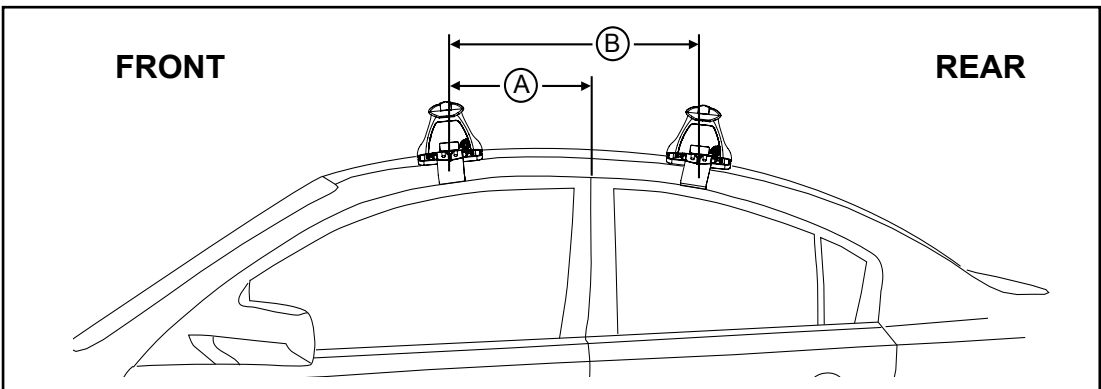

DK233 Rhino-Rack VA, DA, Euro & HD crossbar instruction

Measurement A: CENTRE of door jamb to CENTRE arrow of leg foot plate.

Measurement B: CENTRE of Front leg foot plate arrow to CENTRE of Rear leg foot plate arrow.

Carrying capacity: Roof rack is rated to 75kg. Please refer to manufacturers handbook for your vehicles maximum roof load capacity. Always use the lower of the two figures.

If your vehicle is not listed on this fitting instruction please refer to your countries Rhino-Rack web site for the latest information.

VEHICLE	Date	Measurement A	Measurement B	Load Rating (includes racks 5kg/ 11lbs)
Inifiniti M 4dr Sedan Y51	11-13	200mm / 7,7/8"	700mm / 27,9/16"	75kg / 165lbs
Inifiniti M Hybrid 4dr Sedan Y51	12-13	200mm / 7,7/8"	700mm / 27,9/16"	75kg / 165lbs
Inifiniti Q70 4dr Sedan	14-	200mm / 7,7/8"	700mm / 27,9/16"	75kg / 165lbs