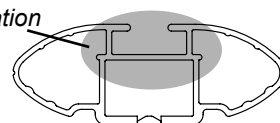

## IDENTIFICATION CHART

VA crossbar

DA crossbar

EURO crossbar

HD crossbar

### REAR CROSSBAR

Vehicle	Date	Crossbar	FRONT CROSSBAR					REAR CROSSBAR						
			Front Right Pad/Clamp	Front Left Pad/Clamp	Measurement strip length per side	Measurement strip length per side	Measurement Distance (x)	Foot plate arrow direction	Rear Right Pad/Clamp	Rear Left Pad/Clamp	Measurement strip length per side	Measurement strip length per side	Measurement Distance (x)	Foot plate arrow direction
Infiniti M 4dr Sedan Y51	11-13	1180mm	M506 SUB0151	M505 SUB0151	210mm	155mm	988mm / 38,29/32"	OUT	M505 SUB0381	M506 SUB0381	187mm	132mm	942mm / 37,3/32"	OUT
			Pad Arrow OUT						Pad Arrow OUT					
Infiniti M Hybrid 4dr Sedan Y51	12-13	1180mm	M506 SUB0151	M505 SUB0151	210mm	155mm	988mm / 38,29/32"	OUT	M505 SUB0381	M506 SUB0381	187mm	132mm	942mm / 37,3/32"	OUT
			Pad Arrow OUT						Pad Arrow OUT					
Infiniti Q70 4dr Sedan	14-	1180mm	M506 SUB0151	M505 SUB0151	210mm	155mm	988mm / 38,29/32"	OUT	M505 SUB0381	M506 SUB0381	187mm	132mm	942mm / 37,3/32"	OUT
			Pad Arrow OUT						Pad Arrow OUT					