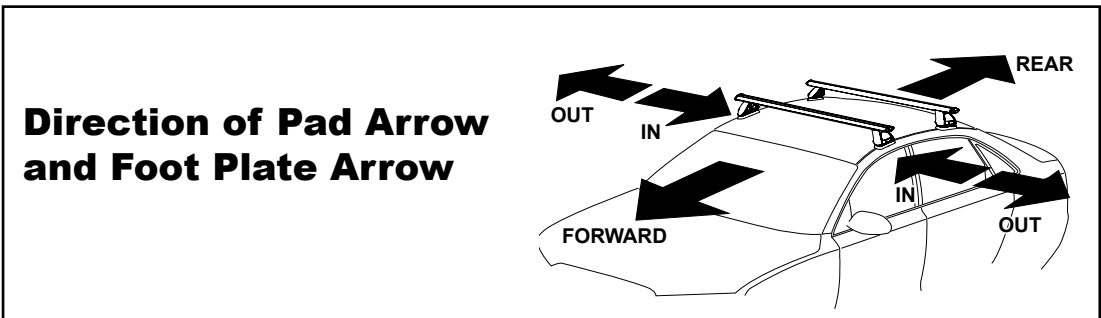

DK233 Rhino-Rack VA, DA, Euro & HD crossbar instruction

Measurement A: CENTRE of door jamb to CENTRE arrow of leg foot plate.

Measurement B: CENTRE of Front leg foot plate arrow to CENTRE of Rear leg foot plate arrow.

Carrying capacity: Roof rack is rated to 75kg. Please refer to manufacturers handbook for your vehicles maximum roof load capacity. Always use the lower of the two figures.

If your vehicle is not listed on this fitting instruction please refer to your countries Rhino-Rack web site for the latest information.

VEHICLE	Date	Measurement A	Measurement B	Load Rating (includes racks 5kg/ 11lbs)
Inifiniti M 4dr Sedan Y51	11-13	200mm / 7,7/8"	700mm / 27,9/16"	75kg / 165lbs
Inifiniti M Hybrid 4dr Sedan Y51	12-13	200mm / 7,7/8"	700mm / 27,9/16"	75kg / 165lbs
Inifiniti Q70 4dr Sedan	14-	200mm / 7,7/8"	700mm / 27,9/16"	75kg / 165lbs