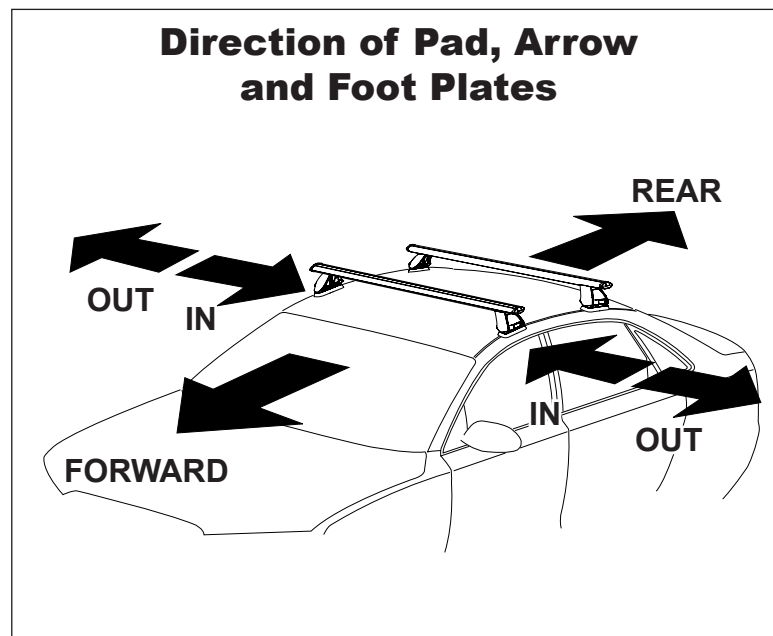

DK221 Rhino-Rack VA, Aero, Euro & HD crossbar instruction

Measurement A: CENTRE of door jamb to CENTRE arrow of leg foot plate.

Measurement B: CENTRE of Front leg foot plate arrow to CENTRE of Rear leg foot plate arrow.

Carrying capacity: Roof rack is rated to 75kg. Please refer to manufacturers handbook for your vehicles maximum roof load capacity. Always use the lower of the two figures.

If your vehicle is not listed on this fitting instruction please refer to your countries Rhino-Rack web site for the latest information.

VEHICLE	Date	Measurement A	Measurement B	Load Rating (includes racks 5kg/11lbs)
Mazda BT50/2500 single cab	09/08-10/11	300mm / 11,13/16"	N/A	25kg / 55lbs
Mazda BT50/3000 dual cab	09/08-10/11	270mm / 10,5/8"	750mm / 29,17/32"	50kg / 110lbs
Ford Ranger PK single cab	04/09-08/11	300mm / 11,13/16"	N/A	25kg / 55lbs
Ford Ranger PK dual cab	04/09-08/11	270mm / 10,5/8"	750mm / 29,17/32"	50kg / 110lbs