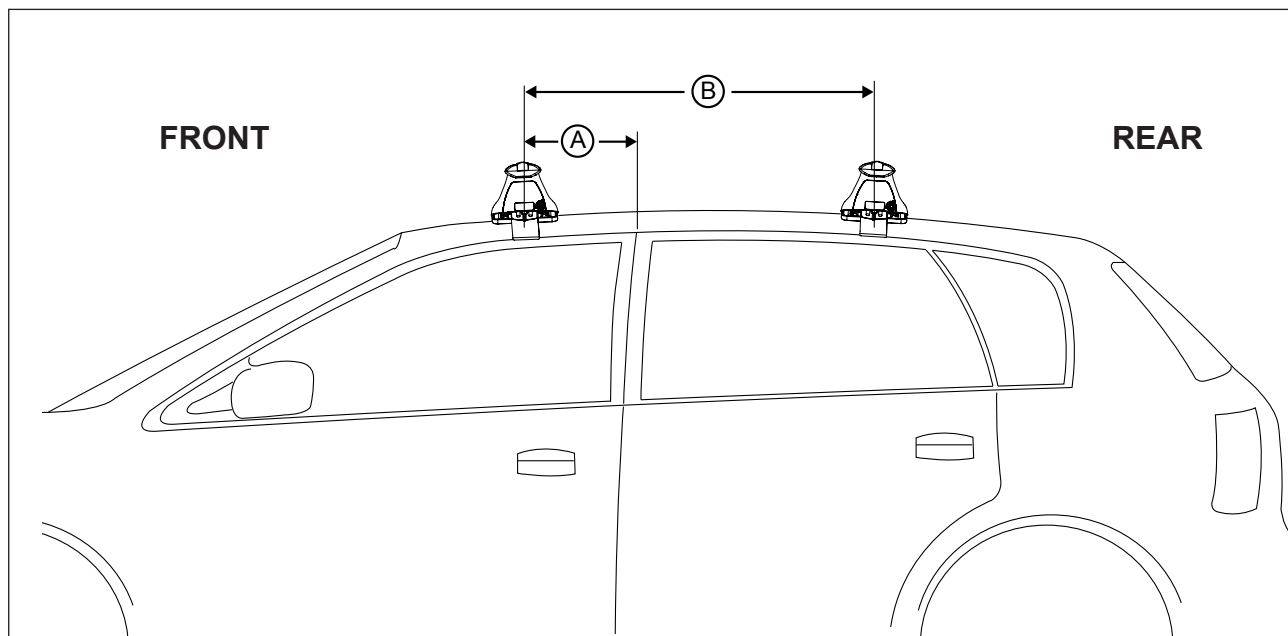

DK221 Rhino-Rack VA, Aero, Euro & HD crossbar instruction

IDENTIFICATION CHART

VA crossbar

AERO crossbar

EURO crossbar

HD crossbar

Vehicle	Date	Crossbar	Front					Rear						
			Right Pad/ Clamp	Left Pad/ Clamp	Measurement strip length per side	Measurement strip length per side	Measurement Distance (x)	Foot plate arrow direction	Right Pad/ Clamp	Left Pad/ Clamp	Measurement strip length per side	Measurement strip length per side	Measurement Distance (x)	Foot plate arrow direction
Mazda BT50/2500 single cab	09/08-10/11	1260mm	M367 SUB0173	M367 SUB0173	36mm	36mm	946mm / 37,1/4"	OUT	N/A	N/A	N/A	N/A	N/A	N/A
			Arrow FORWARD						N/A					
Mazda BT50/3000 dual cab	09/08-10/11	1260mm	M367 SUB0173	M367 SUB0173	36mm	36mm	946mm / 37,1/4"	OUT	M367 SUB0173	M367 SUB0173	146mm	33mm	940mm / 37"	OUT
			Arrow FORWARD						Arrow FORWARD					
Ford Ranger PK single cab	04/09-08/11	1260mm	M367 SUB0173	M367 SUB0173	36mm	36mm	946mm / 37,1/4"	OUT	N/A	N/A	N/A	N/A	N/A	N/A
			Arrow FORWARD						N/A					
Ford Ranger PK dual cab	04/09-08/11	1260mm	M367 SUB0173	M367 SUB0173	36mm	36mm	946mm / 37,1/4"	OUT	M367 SUB0173	M367 SUB0173	146mm	33mm	940mm / 37"	OUT
			Arrow FORWARD						Arrow FORWARD					

DK221 Rhino-Rack VA, Aero, Euro & HD crossbar instruction

Measurement A: CENTRE of door jamb to CENTRE arrow of leg foot plate.

Measurement B: CENTRE of Front leg foot plate arrow to CENTRE of Rear leg foot plate arrow.

Carrying capacity: Roof rack is rated to 75kg. Please refer to manufacturers handbook for your vehicles maximum roof load capacity. Always use the lower of the two figures.

If your vehicle is not listed on this fitting instruction please refer to your countries Rhino-Rack web site for the latest information.