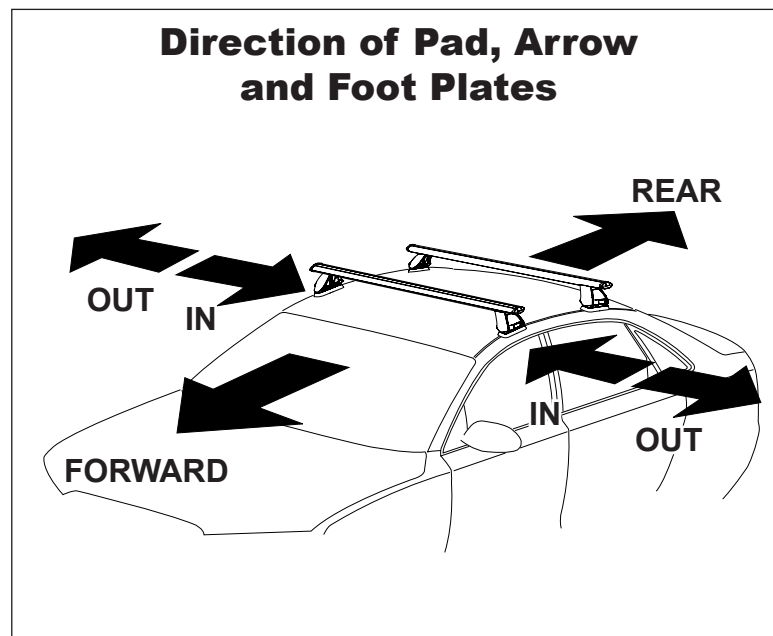

DK208 Rhino-Rack VA, Aero, Euro & HD crossbar instruction

Measurement A: CENTRE of door jamb to CENTRE arrow of leg foot plate.

Measurement B: CENTRE of Front leg foot plate arrow to CENTRE of Rear leg foot plate arrow.

Carrying capacity: Roof rack is rated to 75kg. Please refer to manufacturers handbook for your vehicles maximum roof load capacity. Always use the lower of the two figures.

If your vehicle is not listed on this fitting instruction please refer to your countries Rhino-Rack web site for the latest information.

VEHICLE	Date	Measurement A	Measurement B	Load Rating (includes racks 5kg/ 11lbs)
Audi A4 (B8) 4dr sedan (AU/NZ)	04/08-	280mm / 11,1/32"	700mm / 27,9/16"	75kg / 165lbs
Audi A4 (B8) 4dr sedan (EUR)	08-	280mm / 11,1/32"	700mm / 27,9/16"	75kg / 165lbs
Audi A4 (B8) 4dr sedan (USA)	09-	280mm / 11,1/32"	700mm / 27,9/16"	75kg / 165lbs
Audi S4 (B8) 4dr sedan	09-	280mm / 11,1/32"	700mm / 27,9/16"	75kg / 165lbs