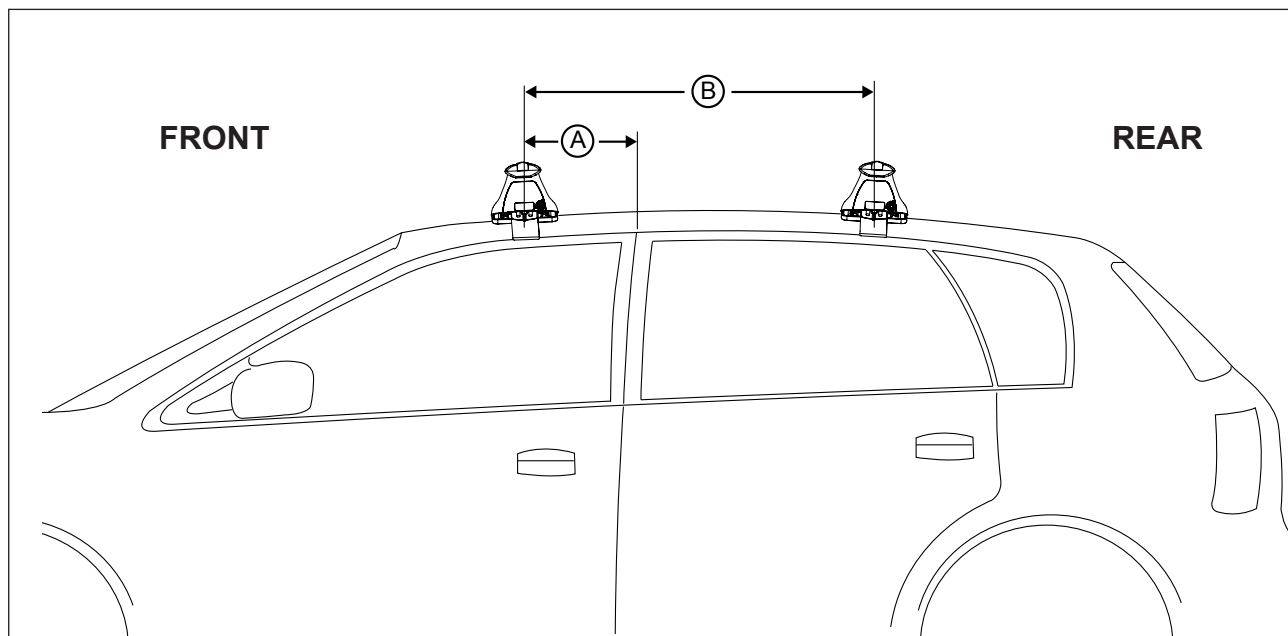

DK208 Rhino-Rack VA, Aero, Euro & HD crossbar instruction

IDENTIFICATION CHART

VA crossbar

AERO crossbar

EURO crossbar

HD crossbar

Vehicle	Date	Crossbar	Front					Rear						
			Right Pad/ Clamp	Left Pad/ Clamp	Measurement strip length per side	Measurement strip length per side	Measurement Distance (x)	Foot plate arrow direction	Right Pad/ Clamp	Left Pad/ Clamp	Measurement strip length per side	Measurement strip length per side	Measurement Distance (x)	Foot plate arrow direction
Audi A4 (B8) 4dr sedan (AU/ NZ)	04/08-	1180mm	M506 SUB0145	M505 SUB0145	193mm	138mm	954mm / 37,9/16"	OUT	M505 SUB0256	M506 SUB0256	166mm	111mm	900mm / 35,7/16"	OUT
			Arrow OUT						Arrow OUT					
Audi A4 (B8) 4dr sedan (EUR)	08-	1180mm	M506 SUB0145	M505 SUB0145	193mm	138mm	954mm / 37,9/16"	OUT	M505 SUB0256	M506 SUB0256	166mm	111mm	900mm / 35,7/16"	OUT
			Arrow OUT						Arrow OUT					
Audi A4 (B8) 4dr sedan (USA)	09-	1180mm	M506 SUB0145	M505 SUB0145	193mm	138mm	954mm / 37,9/16"	OUT	M505 SUB0256	M506 SUB0256	166mm	111mm	900mm / 35,7/16"	OUT
			Arrow OUT						Arrow OUT					
Audi S4 (B8) 4dr sedan	09-	1180mm	M506 SUB0145	M505 SUB0145	193mm	138mm	954mm / 37,9/16"	OUT	M505 SUB0256	M506 SUB0256	166mm	111mm	900mm / 35,7/16"	OUT
			Arrow OUT						Arrow OUT					

DK208 Rhino-Rack VA, Aero, Euro & HD crossbar instruction

Measurement A: CENTRE of door jamb to CENTRE arrow of leg foot plate.

Measurement B: CENTRE of Front leg foot plate arrow to CENTRE of Rear leg foot plate arrow.

Carrying capacity: Roof rack is rated to 75kg. Please refer to manufacturers handbook for your vehicles maximum roof load capacity. Always use the lower of the two figures.

If your vehicle is not listed on this fitting instruction please refer to your countries Rhino-Rack web site for the latest information.