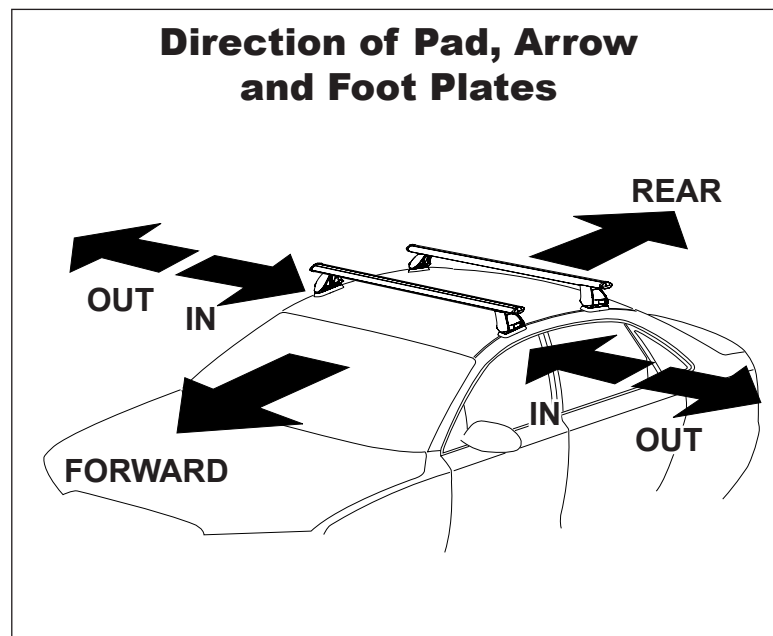

DK207 Rhino-Rack VA, Aero, Euro & HD crossbar instruction

Measurement A: CENTRE of door jamb to CENTRE arrow of leg foot plate.

Measurement B: CENTRE of Front leg foot plate arrow to CENTRE of Rear leg foot plate arrow.

Carrying capacity: Roof rack is rated to 75kg. Please refer to manufacturers handbook for your vehicles maximum roof load capacity. Always use the lower of the two figures.

If your vehicle is not listed on this fitting instruction please refer to your countries Rhino-Rack web site for the latest information.

VEHICLE	Date	Measurement A	Measurement B	Load Rating (includes racks 5kg/11lbs)
Volkswagen Golf (MK6) 5dr hatch (AU/NZ)	03/09-	260mm / 10,15/64"	700mm / 27,9/16"	75kg / 165lbs
Volkswagen Golf (MK6) 5dr hatch (EUR)	09-	260mm / 10,15/64"	700mm / 27,9/16"	75kg / 165lbs
Volkswagen Golf (MK6) 5dr hatch (USA)	10-	260mm / 10,15/64"	700mm / 27,9/16"	75kg / 165lbs
Volkswagen GTI (MK6) 5dr hatch (AU/NZ)	10/09-	260mm / 10,15/64"	700mm / 27,9/16"	75kg / 165lbs
Volkswagen GTI (MK6) 5dr hatch (EUR)	09-	260mm / 10,15/64"	700mm / 27,9/16"	75kg / 165lbs
Volkswagen GTI (MK6) 5dr hatch (USA)	10-	260mm / 10,15/64"	700mm / 27,9/16"	75kg / 165lbs