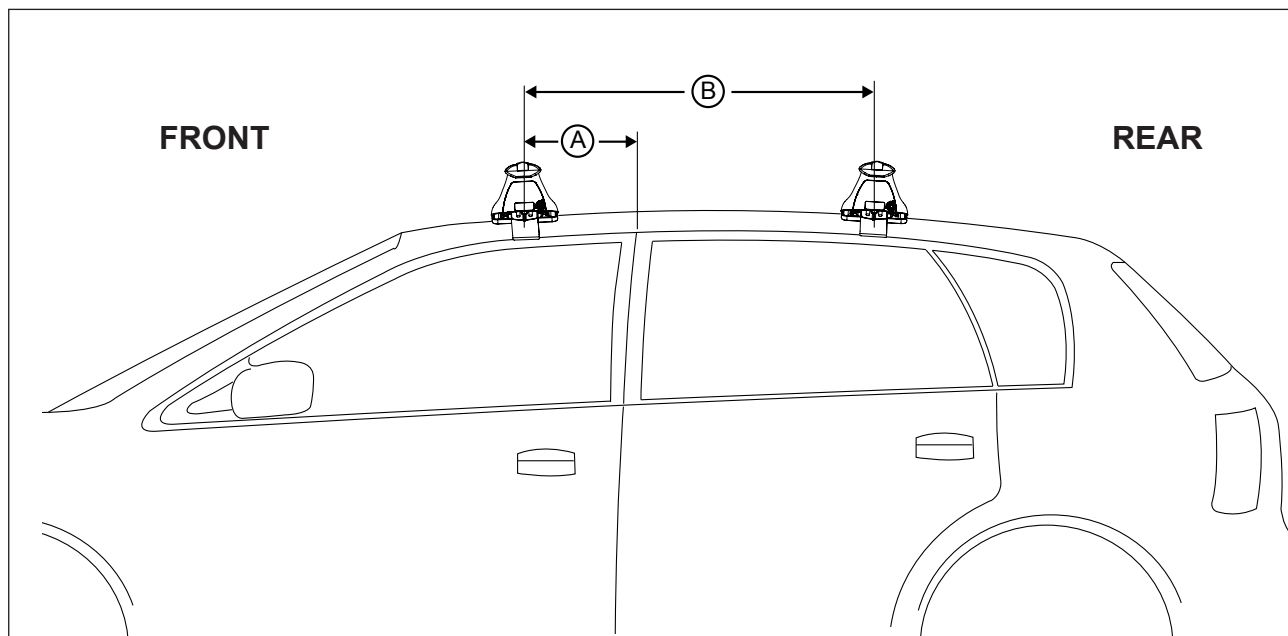

DK207 Rhino-Rack VA, Aero, Euro & HD crossbar instruction

Measurement A: CENTRE of door jamb to CENTRE arrow of leg foot plate.

Measurement B: CENTRE of Front leg foot plate arrow to CENTRE of Rear leg foot plate arrow.

Carrying capacity: Roof rack is rated to 75kg. Please refer to manufacturers handbook for your vehicles maximum roof load capacity. Always use the lower of the two figures.

If your vehicle is not listed on this fitting instruction please refer to your countries Rhino-Rack web site for the latest information.

VEHICLE	Date	Measurement A	Measurement B	Load Rating (includes racks 5kg/11lbs)
Volkswagen Golf (MK6) 5dr hatch (AU/NZ)	03/09-	260mm / 10,15/64"	700mm / 27,9/16"	75kg / 165lbs
Volkswagen Golf (MK6) 5dr hatch (EUR)	09-	260mm / 10,15/64"	700mm / 27,9/16"	75kg / 165lbs
Volkswagen Golf (MK6) 5dr hatch (USA)	10-	260mm / 10,15/64"	700mm / 27,9/16"	75kg / 165lbs
Volkswagen GTI (MK6) 5dr hatch (AU/NZ)	10/09-	260mm / 10,15/64"	700mm / 27,9/16"	75kg / 165lbs
Volkswagen GTI (MK6) 5dr hatch (EUR)	09-	260mm / 10,15/64"	700mm / 27,9/16"	75kg / 165lbs
Volkswagen GTI (MK6) 5dr hatch (USA)	10-	260mm / 10,15/64"	700mm / 27,9/16"	75kg / 165lbs