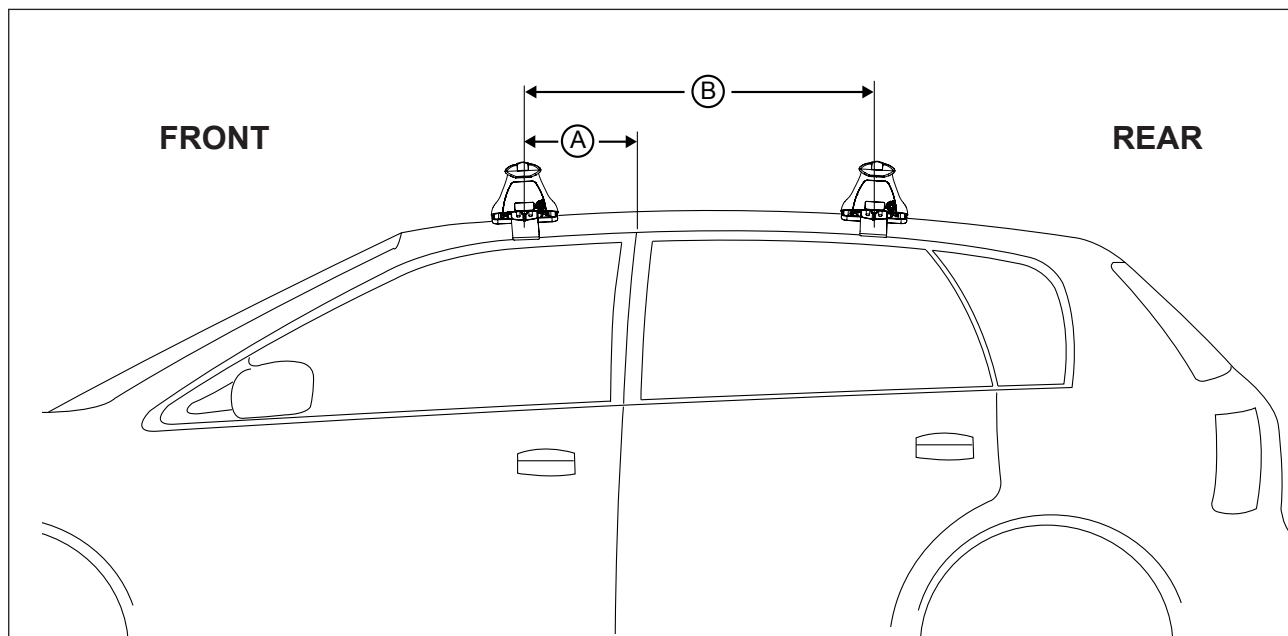

DK207 Rhino-Rack VA, Aero, Euro & HD crossbar instruction

Measurement A: CENTRE of door jamb to CENTRE arrow of leg foot plate.

Measurement B: CENTRE of Front leg foot plate arrow to CENTRE of Rear leg foot plate arrow.

Carrying capacity: Roof rack is rated to 75kg. Please refer to manufacturers handbook for your vehicles maximum roof load capacity. Always use the lower of the two figures.

If your vehicle is not listed on this fitting instruction please refer to your countries Rhino-Rack web site for the latest information.

VEHICLE	Date	Measurement A	Measurement B	Load Rating (includes racks 5kg/11lbs)
Volkswagen Golf R (MK6) 5dr hatch (AU/NZ)	06/10-	260mm / 10,15/64"	700mm / 27,9/16"	75kg / 165lbs
Volkswagen Golf R (MK6) 5dr hatch (EUR)	10-	260mm / 10,15/64"	700mm / 27,9/16"	75kg / 165lbs
Volkswagen Golf R (MK6) 5dr hatch (USA)	12-	260mm / 10,15/64"	700mm / 27,9/16"	75kg / 165lbs
		260mm / 10,15/64"	700mm / 27,9/16"	75kg / 165lbs
		260mm / 10,15/64"	700mm / 27,9/16"	75kg / 165lbs
		260mm / 10,15/64"	700mm / 27,9/16"	75kg / 165lbs