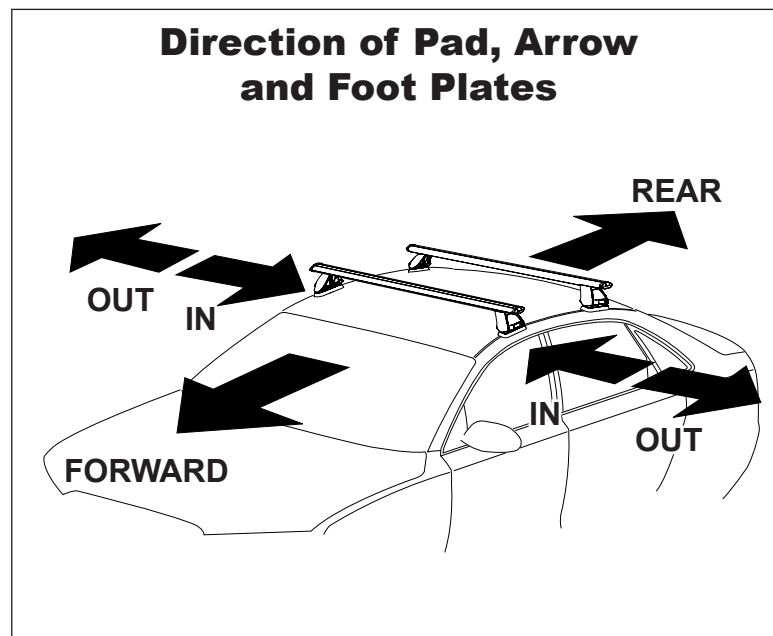

DK207 Rhino-Rack VA, Aero, Euro & HD crossbar instruction

Measurement A: CENTRE of door jamb to CENTRE arrow of leg foot plate.

Measurement B: CENTRE of Front leg foot plate arrow to CENTRE of Rear leg foot plate arrow.

Carrying capacity: Roof rack is rated to 75kg. Please refer to manufacturers handbook for your vehicles maximum roof load capacity. Always use the lower of the two figures.

If your vehicle is not listed on this fitting instruction please refer to your countries Rhino-Rack web site for the latest information.

VEHICLE	Date	Measurement A	Measurement B	Load Rating (includes racks 5kg/11lbs)
Volkswagen Golf R (MK6) 5dr hatch (AU/NZ)	06/10-	260mm / 10,15/64"	700mm / 27,9/16"	75kg / 165lbs
Volkswagen Golf R (MK6) 5dr hatch (EUR)	10-	260mm / 10,15/64"	700mm / 27,9/16"	75kg / 165lbs
Volkswagen Golf R (MK6) 5dr hatch (USA)	12-	260mm / 10,15/64"	700mm / 27,9/16"	75kg / 165lbs
		260mm / 10,15/64"	700mm / 27,9/16"	75kg / 165lbs
		260mm / 10,15/64"	700mm / 27,9/16"	75kg / 165lbs
		260mm / 10,15/64"	700mm / 27,9/16"	75kg / 165lbs